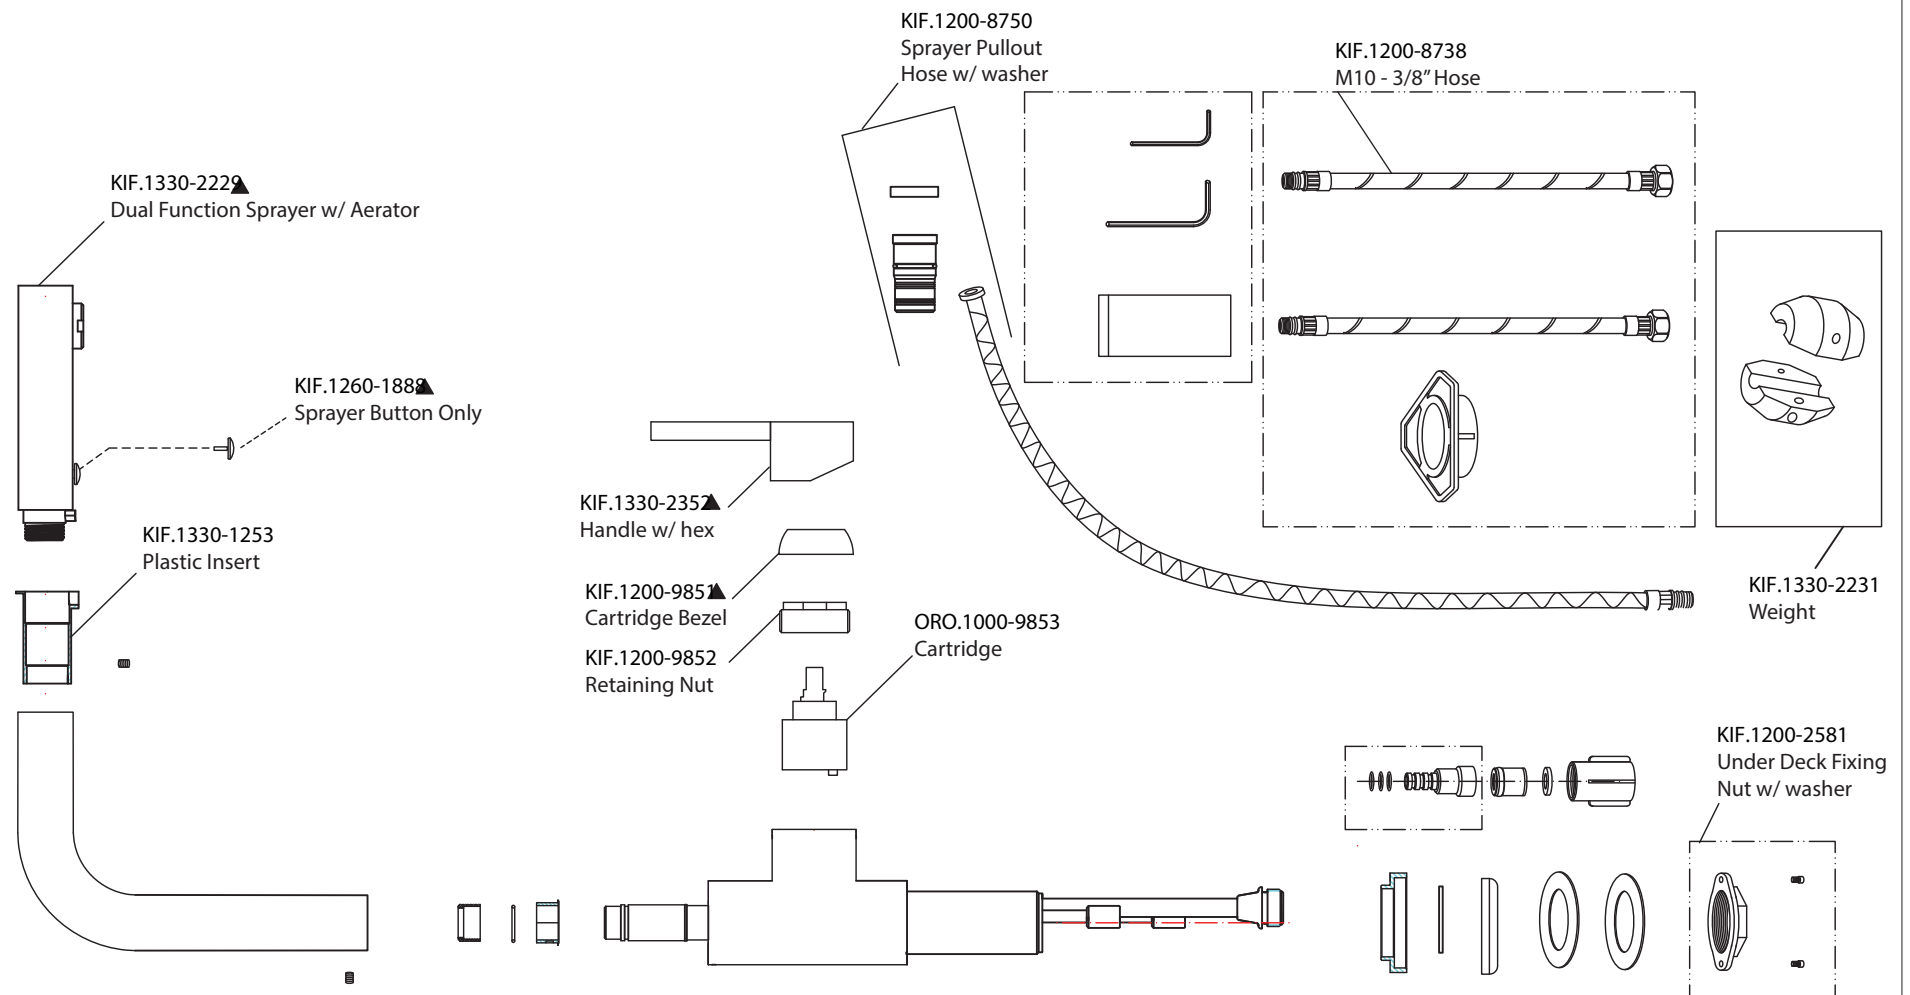

Product Parts Breakdown

FLUSSO
LUXURY PLUMBING FIXTURES

KIF.1330

Ver 2.61