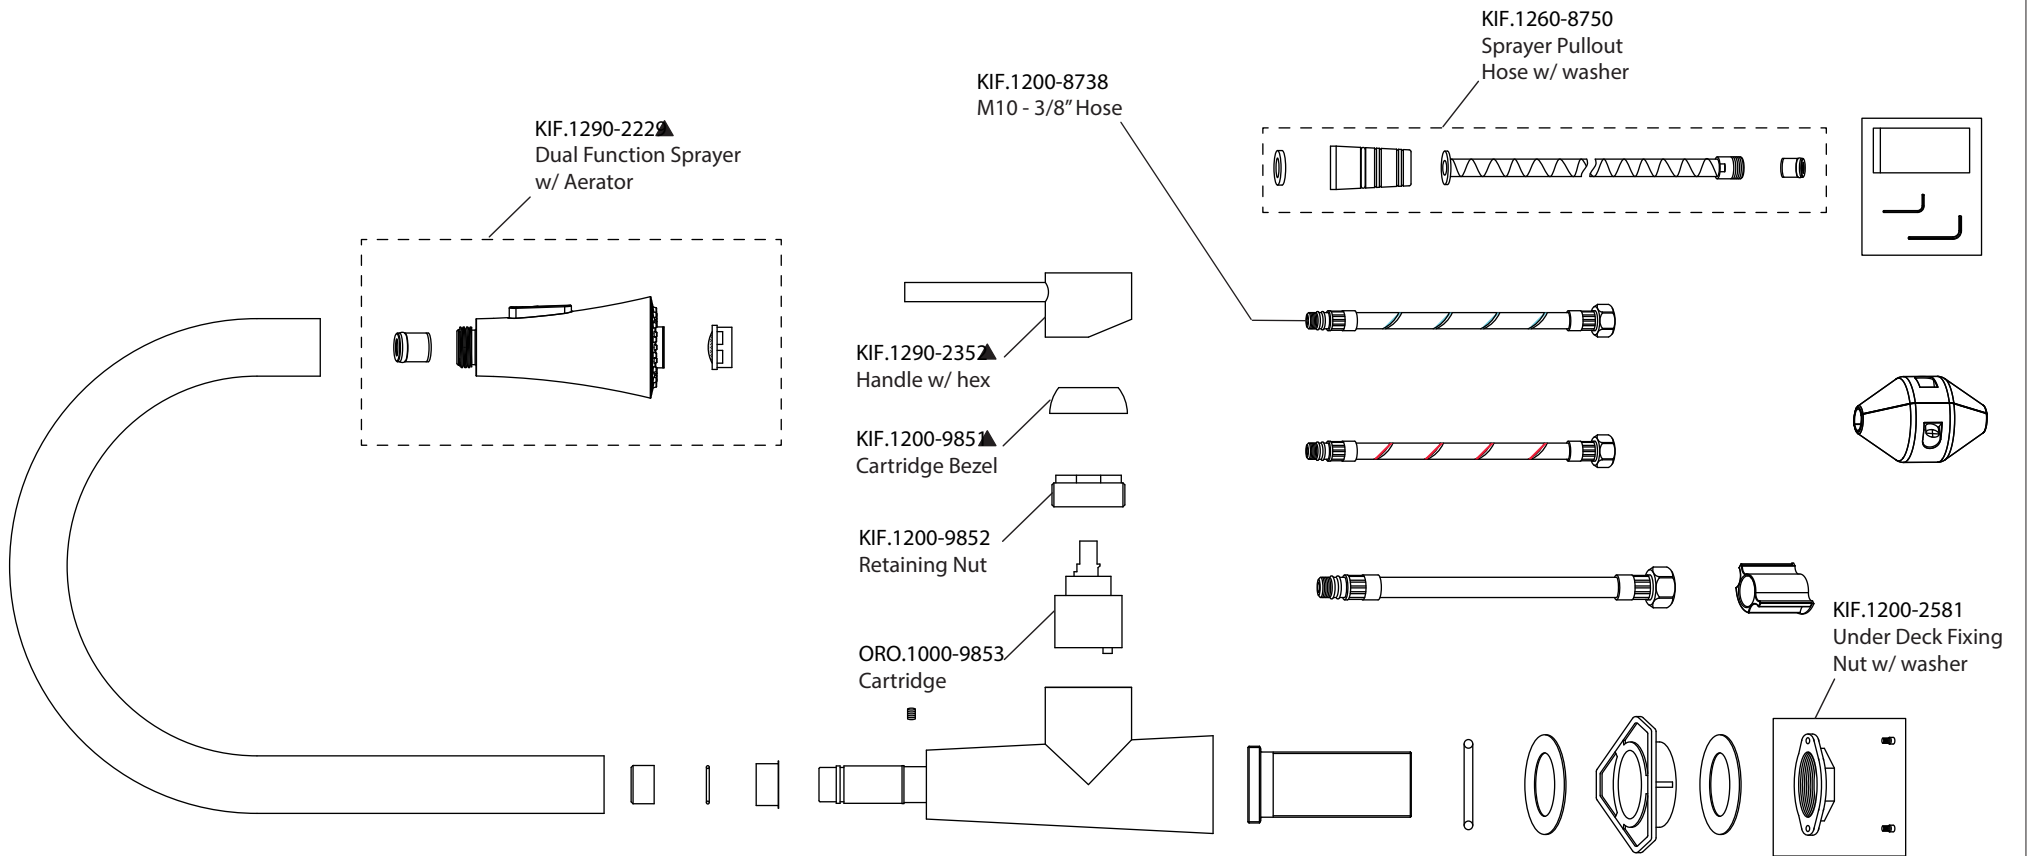

Product Parts Breakdown

FLUSSO
LUXURY PLUMBING FIXTURES

KIF.1290

Ver 2.57