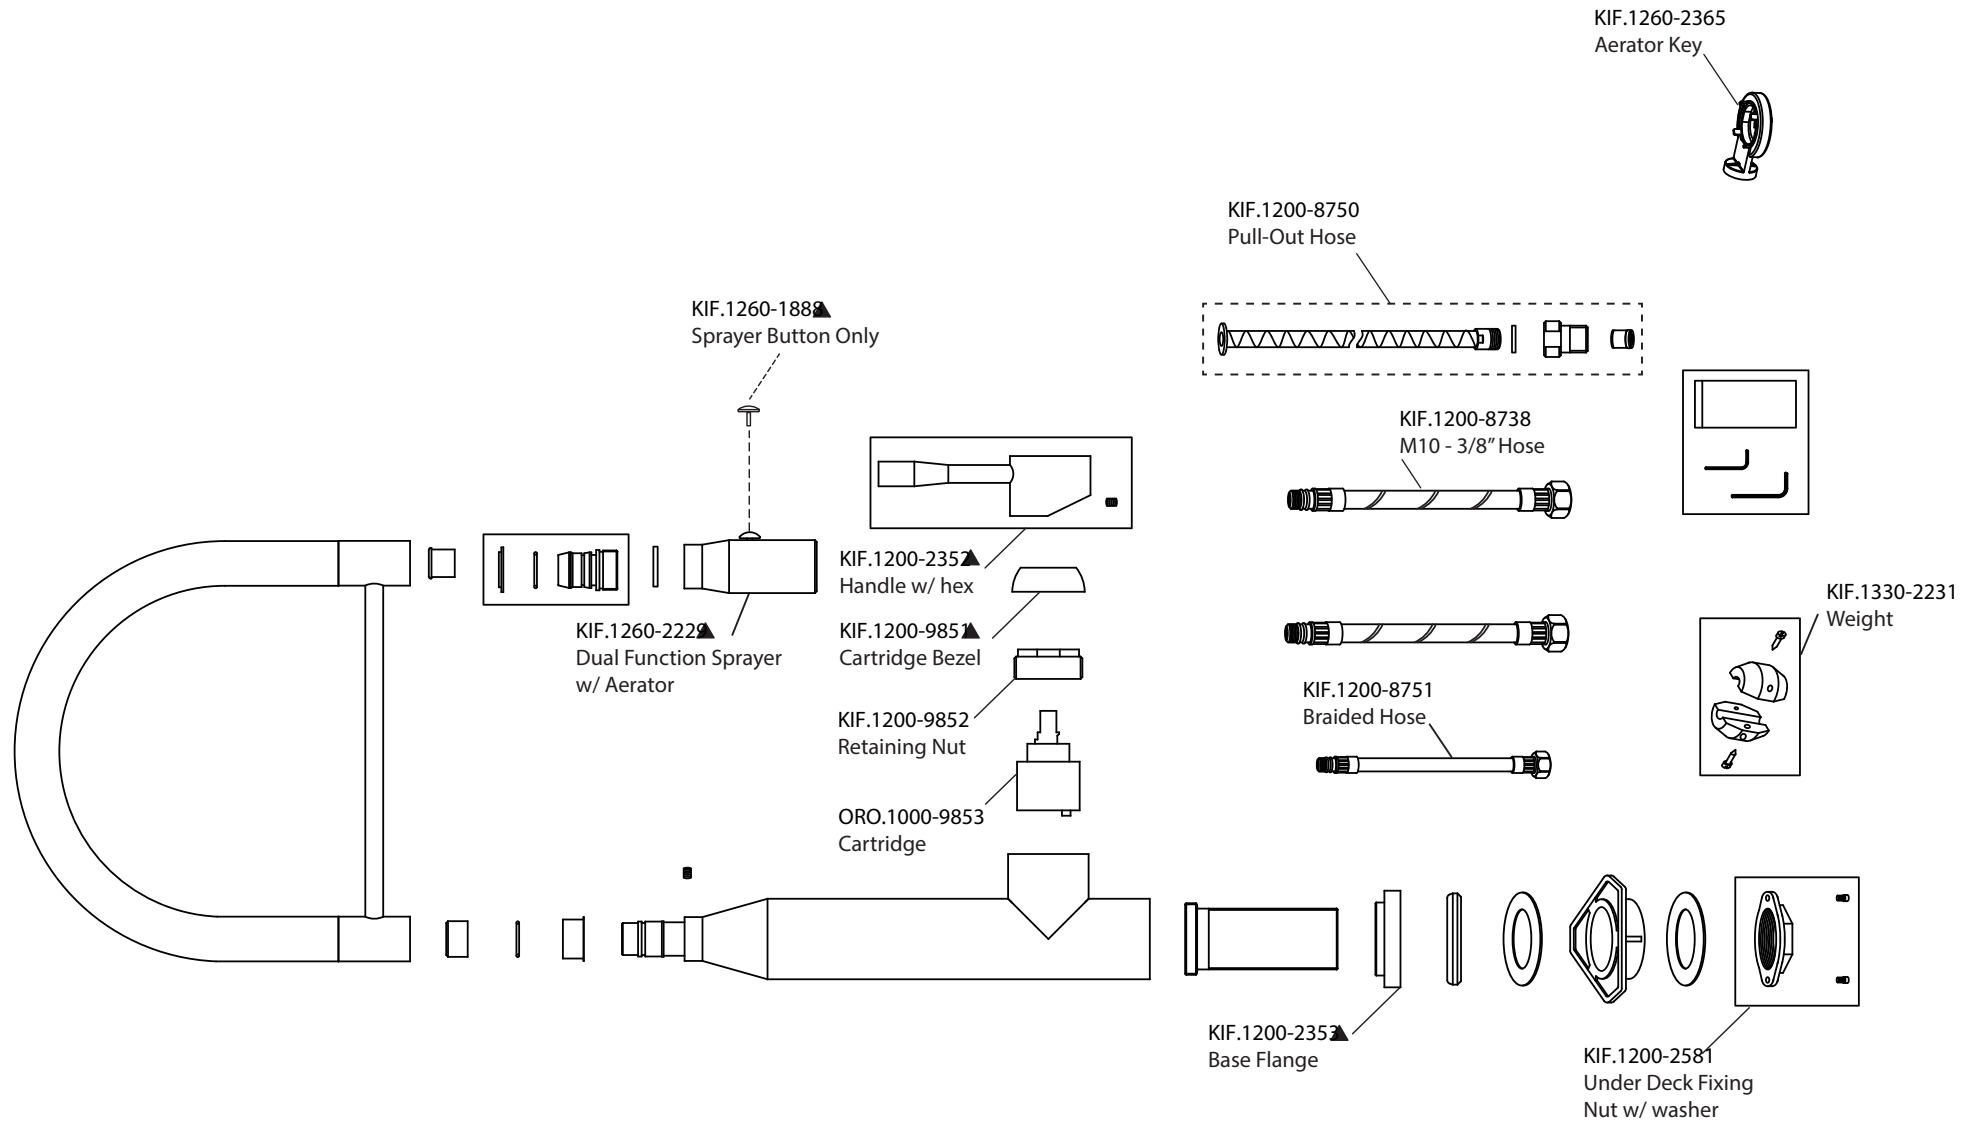

Product Parts Breakdown

FLUSSO
LUXURY PLUMBING FIXTURES

KIF.1260

Ver 2.60