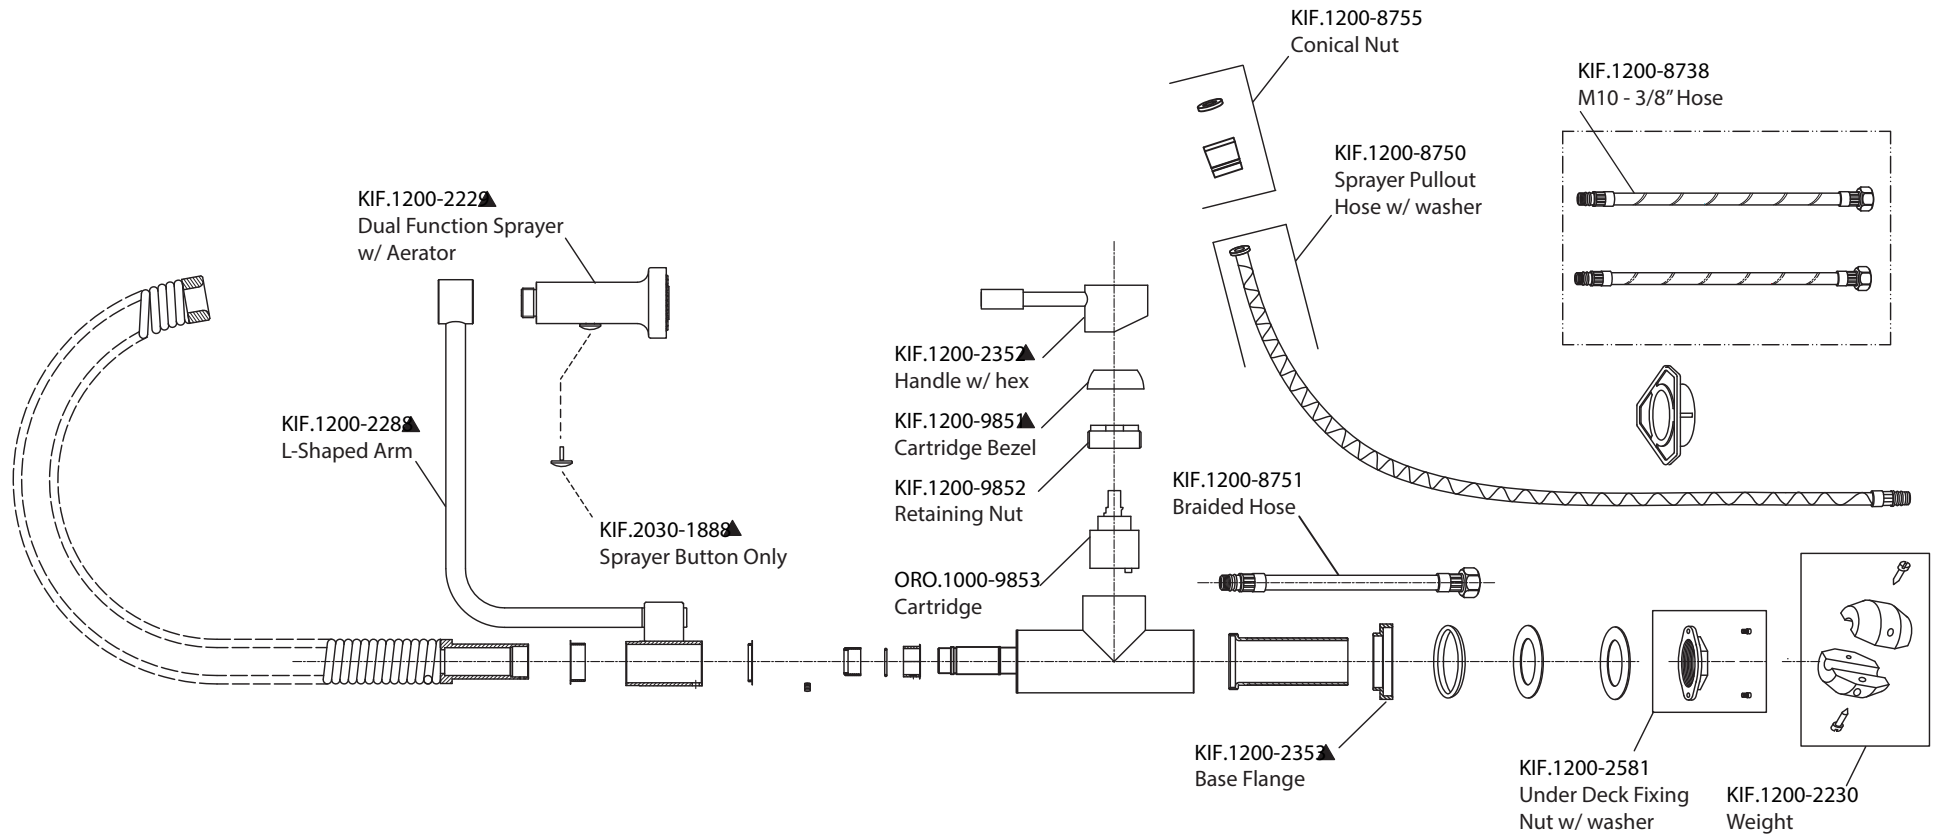

Product Parts Breakdown

FLUSSO
LUXURY PLUMBING FIXTURES

KIF.1200