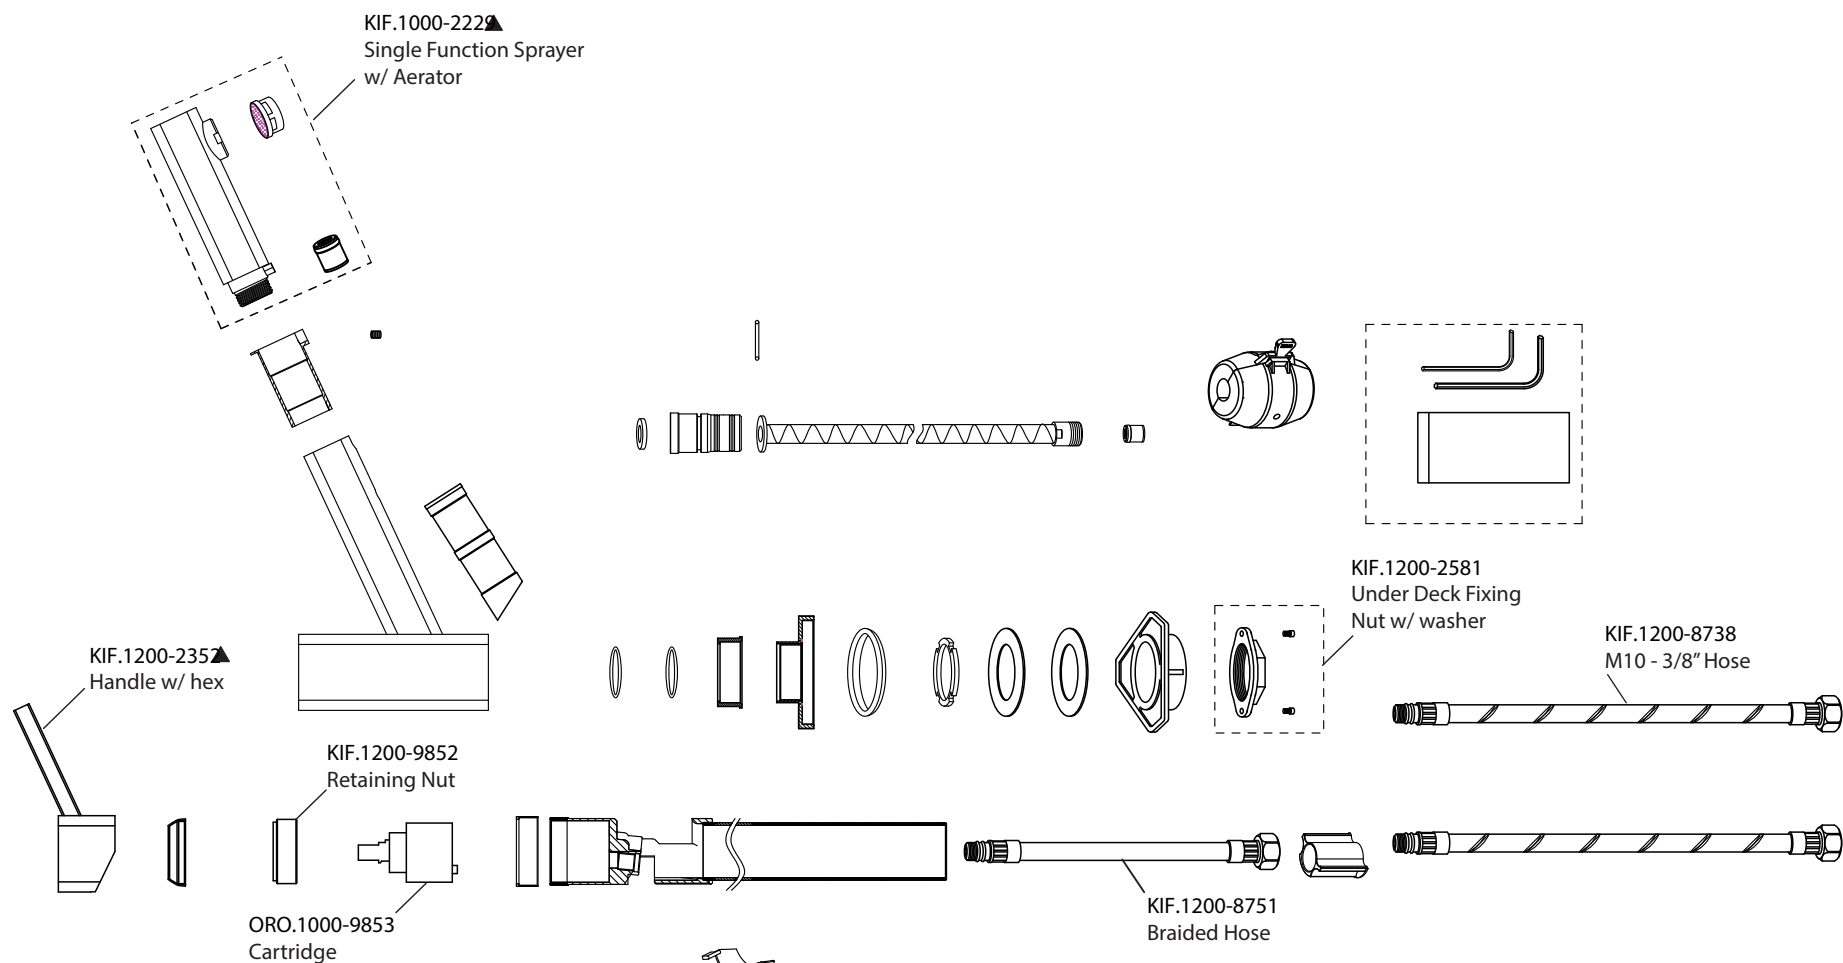

Product Parts Breakdown

FLUSSO
LUXURY PLUMBING FIXTURES

KIF.1000

Ver 2.53