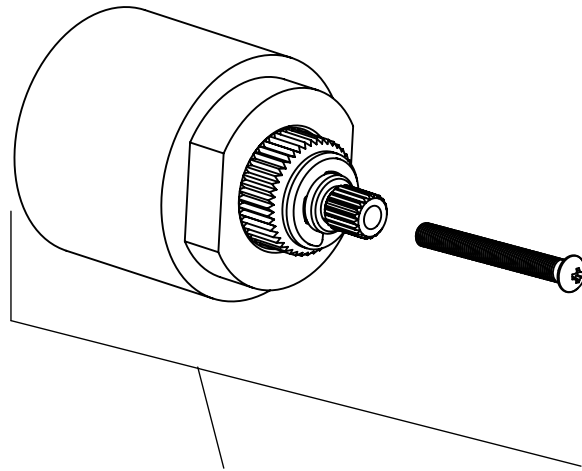

Product Parts Breakdown

▲ Specify Finish

JVH.E185 ▲
TVH Series Valve Temperature Handle Extension

 **FLUSSO**
LUXURY PLUMBING FIXTURES

JVH.E185

Ver 2.53