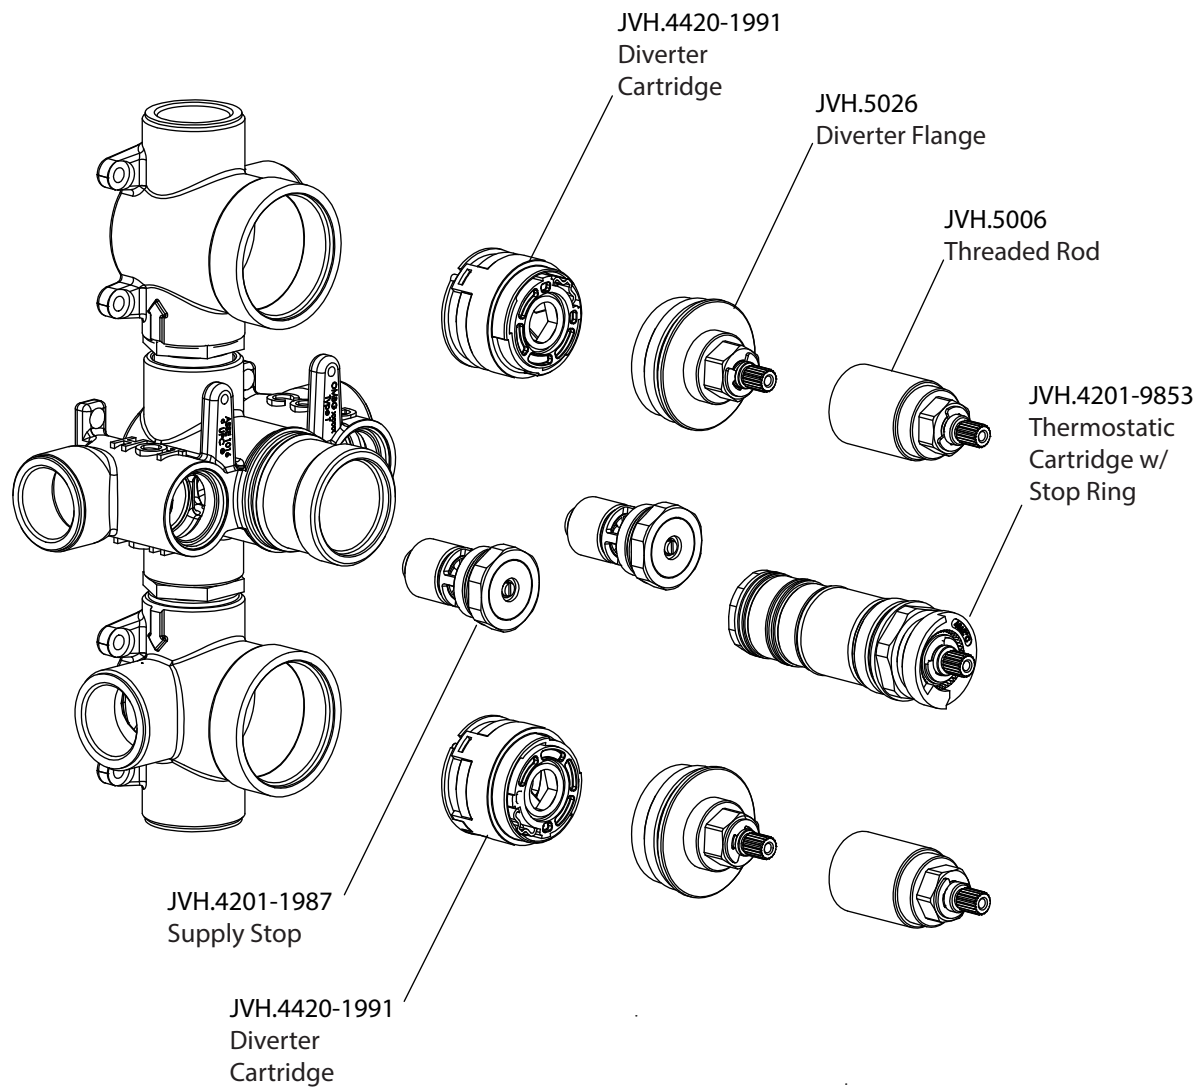

Product Parts Breakdown

 **FLUSSO**
LUXURY PLUMBING FIXTURES

JVH.4801

Ver 2.53