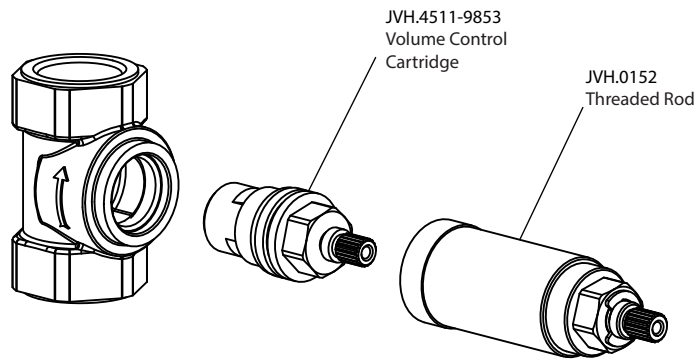

# Product Parts Breakdown

 **FLUSSO**  
LUXURY PLUMBING FIXTURES

TVH.4511

Ver 2.53