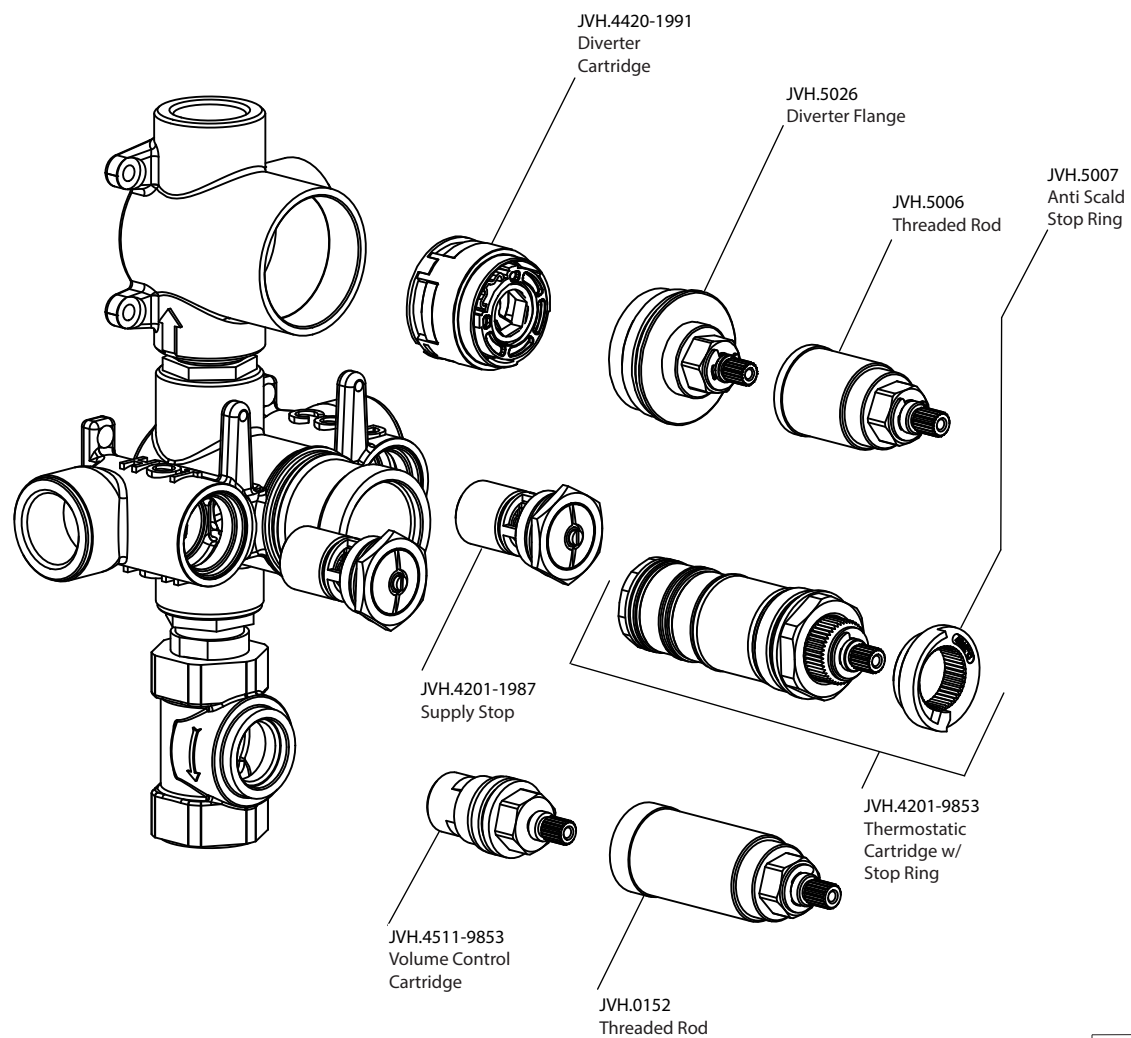

# Product Parts Breakdown

 **FLUSSO**  
LUXURY PLUMBING FIXTURES

JVH.4501

Ver 2.53