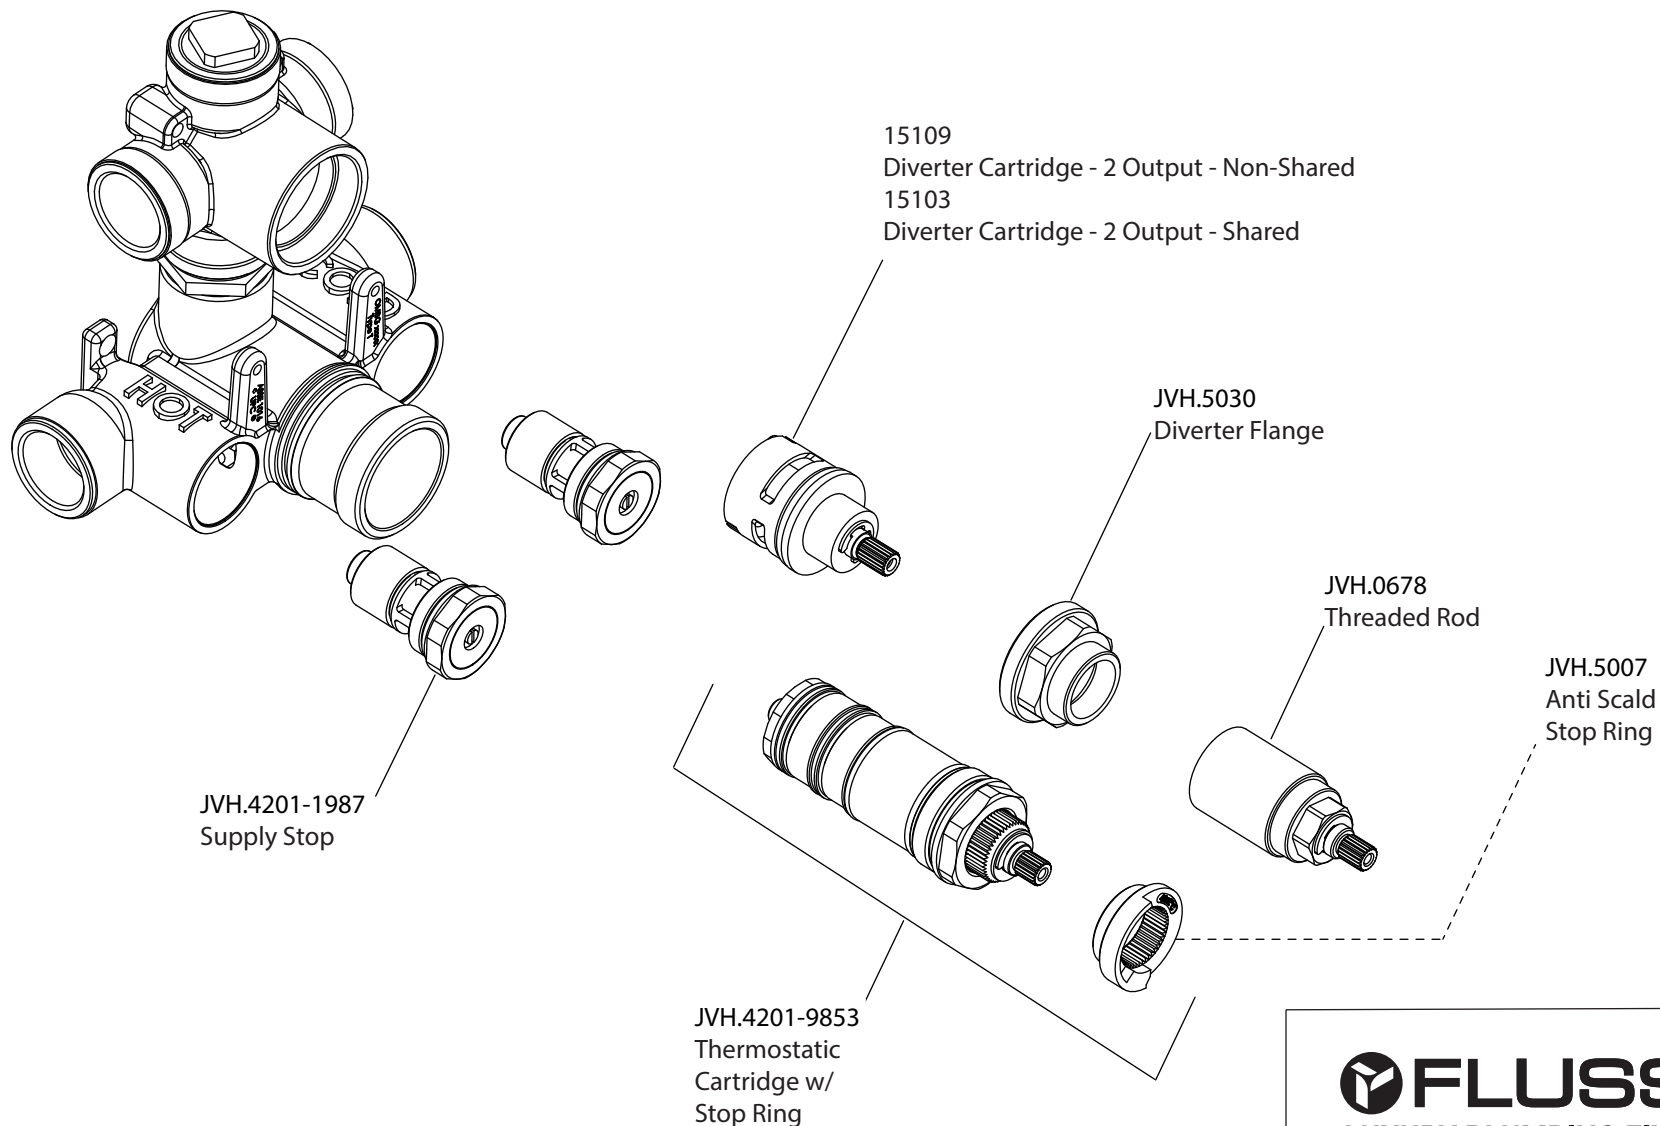

Product Parts Breakdown

 **FLUSSO**
LUXURY PLUMBING FIXTURES

JVH.4420F

Ver 2.54