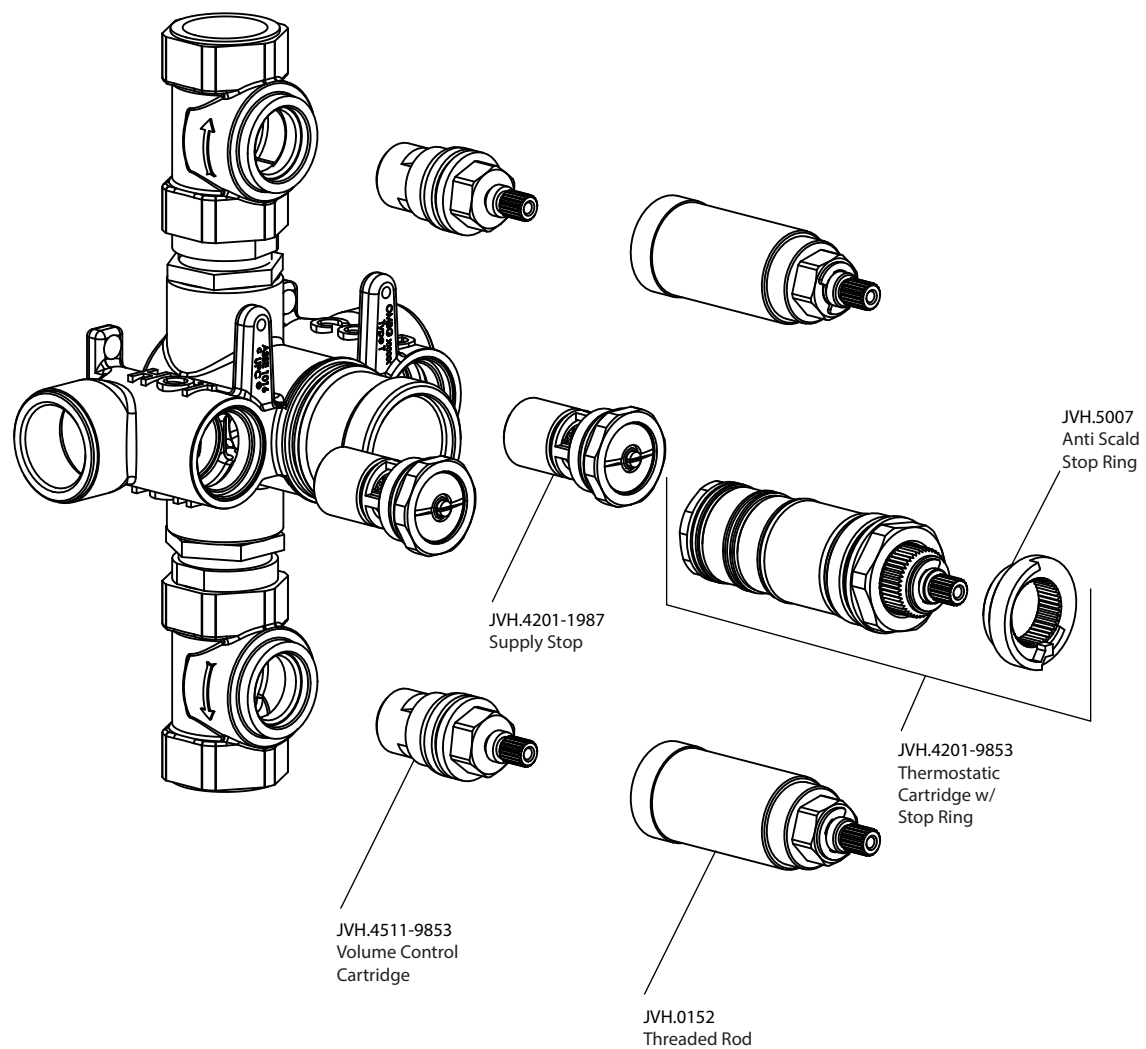

# Product Parts Breakdown

 **FLUSSO**  
LUXURY PLUMBING FIXTURES

JVH.4401

Ver 2.53