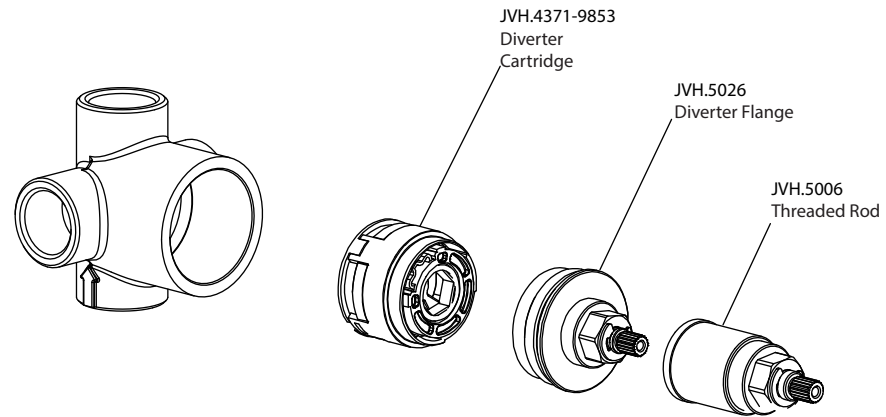

Product Parts Breakdown

 **FLUSSO**
LUXURY PLUMBING FIXTURES

JVH.4371

Ver 2.53