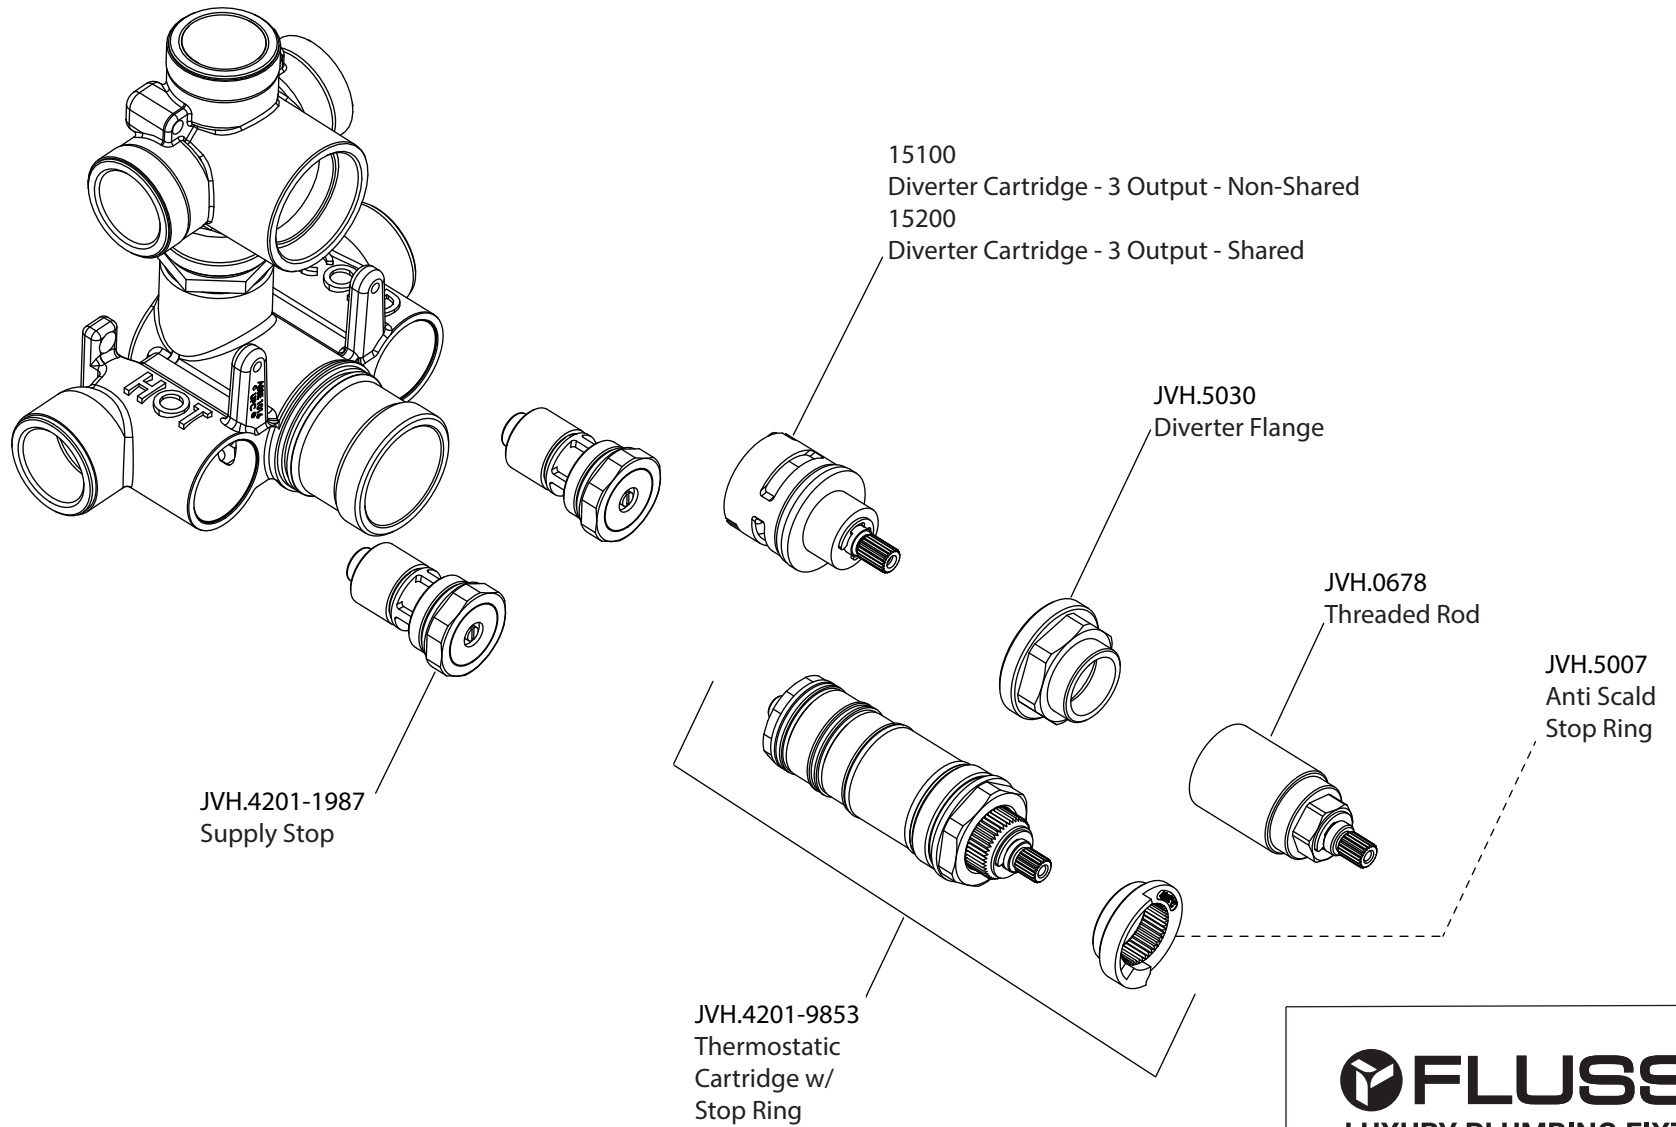

Product Parts Breakdown

 **FLUSSO**
LUXURY PLUMBING FIXTURES

JVH.4301F