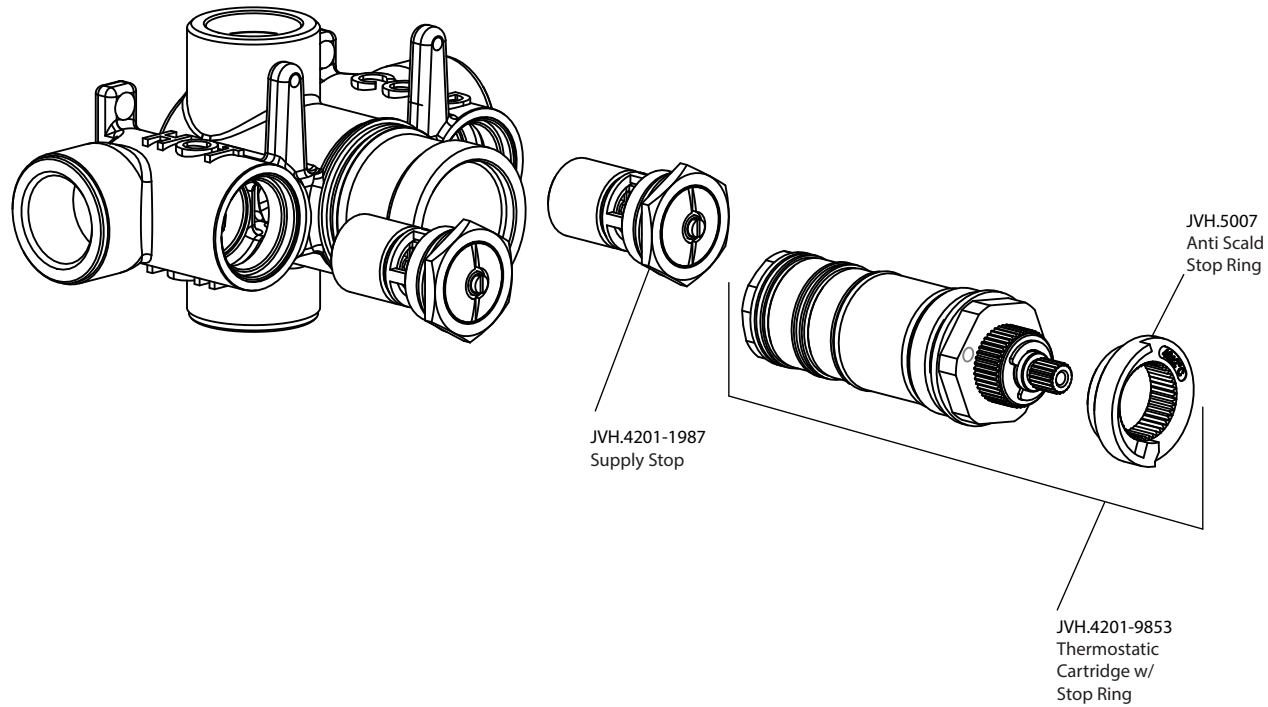

Product Parts Breakdown

 **FLUSSO**
LUXURY PLUMBING FIXTURES

JVH.4201

Ver 2.53