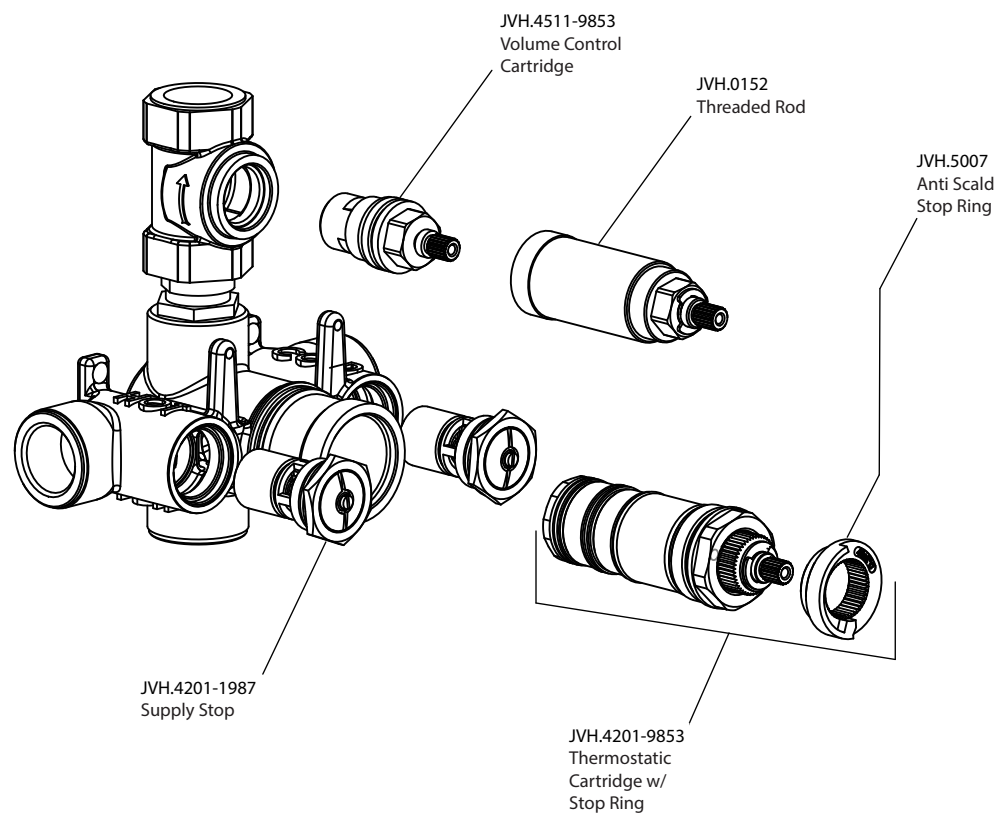

Product Parts Breakdown

 **FLUSSO**
LUXURY PLUMBING FIXTURES

JVH.4101

Ver 2.53