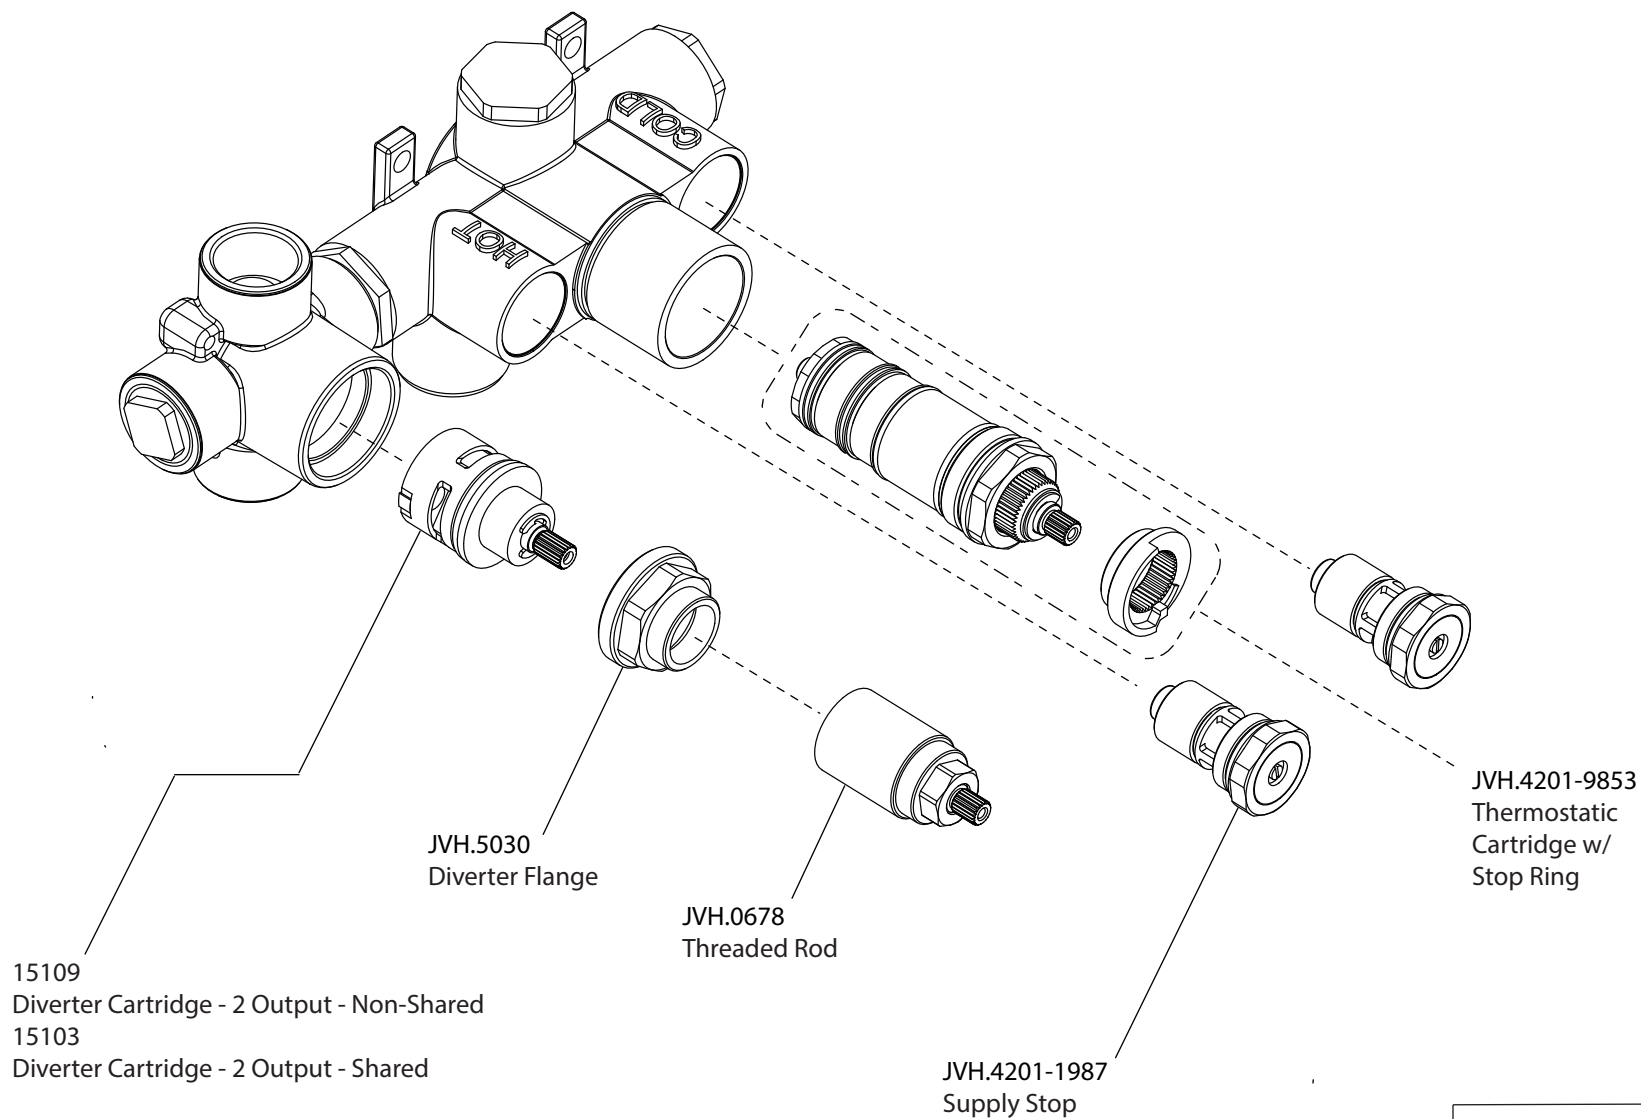

Product Parts Breakdown

 **FLUSSO**
LUXURY PLUMBING FIXTURES

JVH.2717F

Ver 2.54