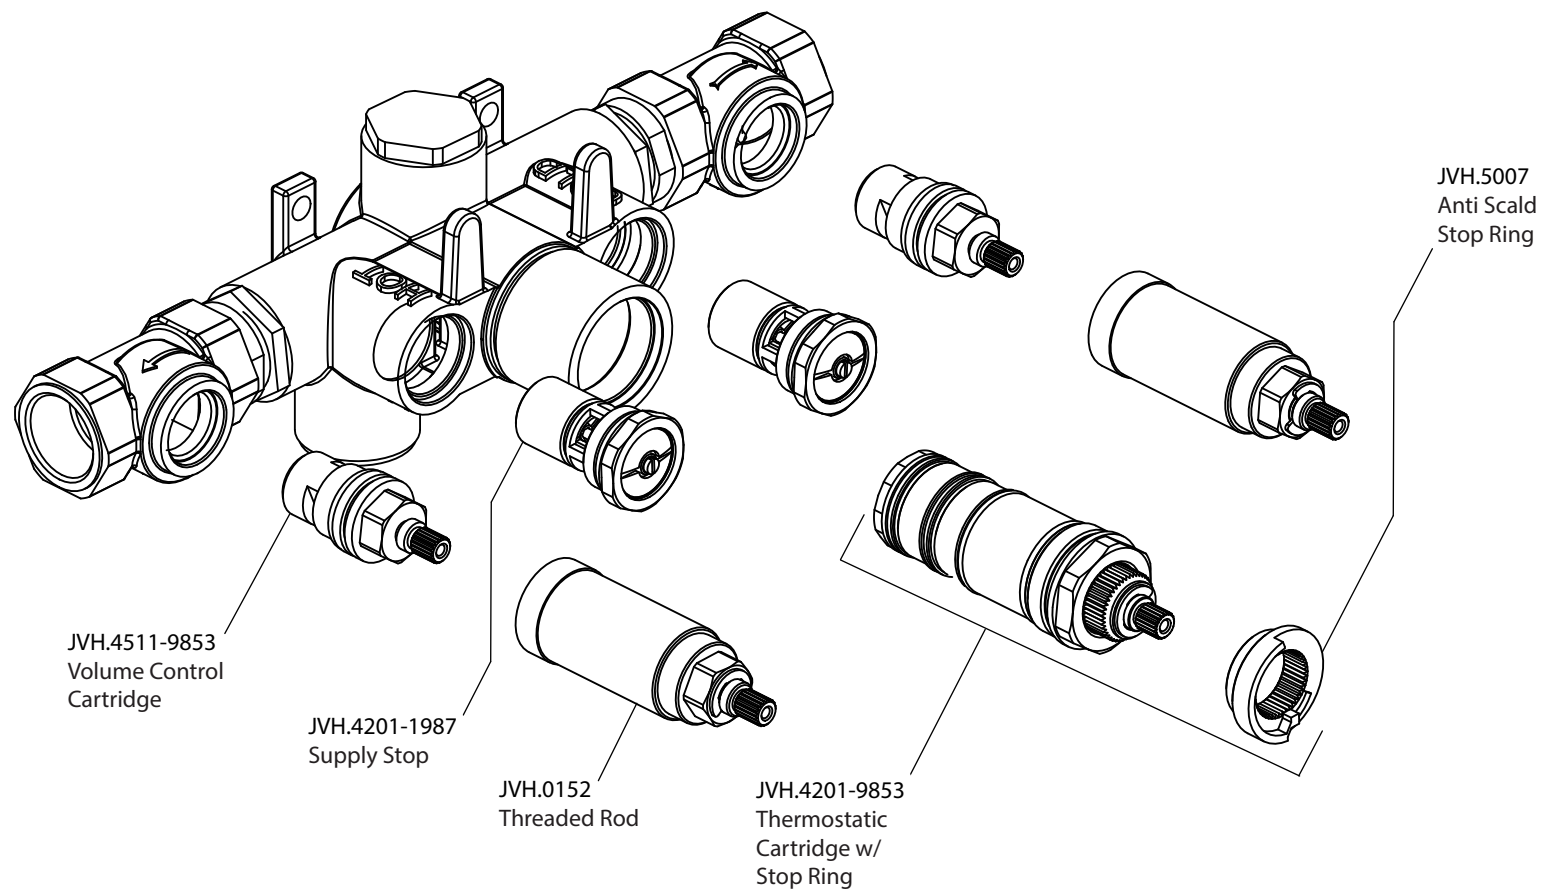

Product Parts Breakdown

 **FLUSSO**
LUXURY PLUMBING FIXTURES

JVH.2715

Ver 2.54