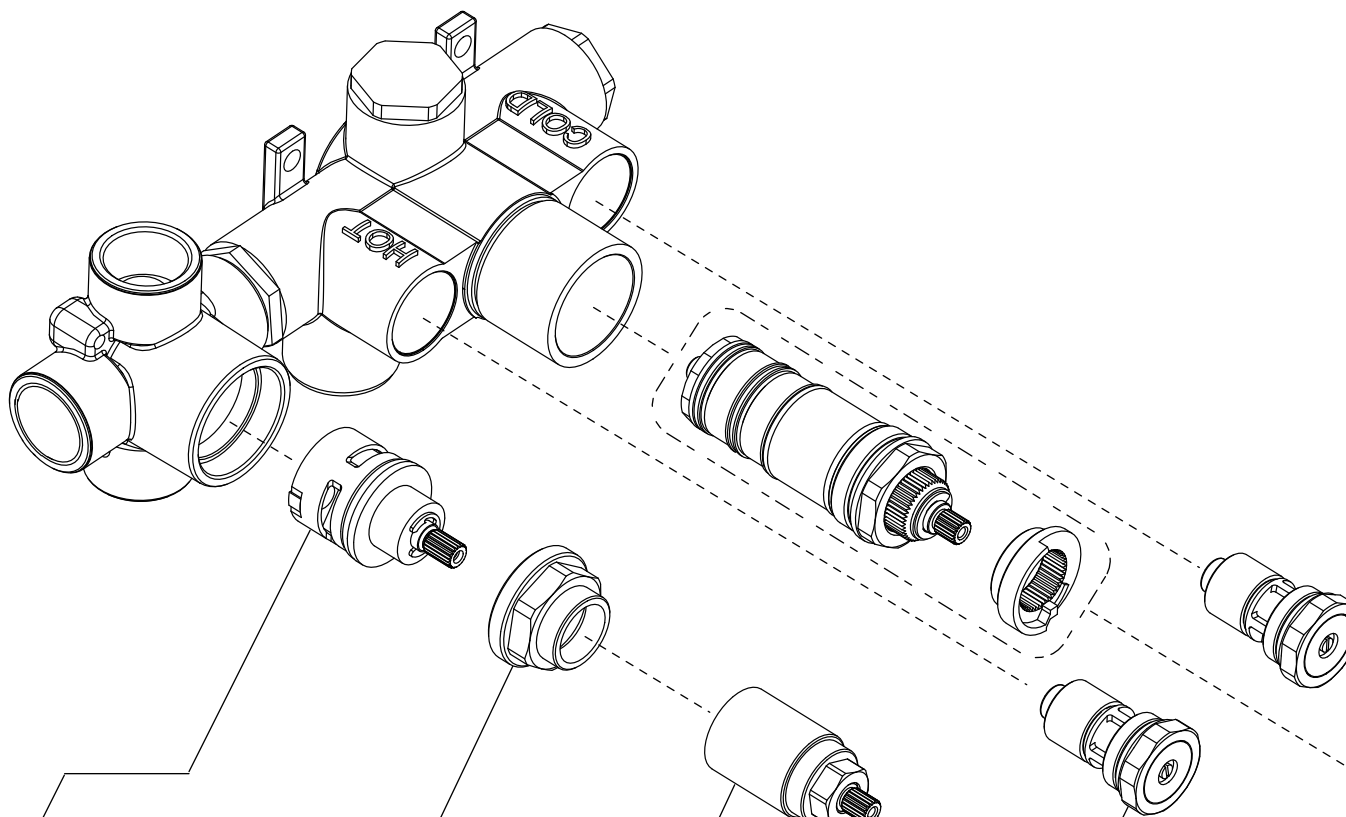

Product Parts Breakdown

15100
Diverter Cartridge - 3 Output - Non-Shared
15200
Diverter Cartridge - 3 Output - Shared

JVH.5030
Diverter Flange

JVH.0678
Threaded Rod

JVH.4201-1987
Supply Stop

JVH.4201-9853
Thermostatic
Cartridge w/
Stop Ring

 **FLUSSO**
LUXURY PLUMBING FIXTURES

JVH.2705F

Ver 2.54