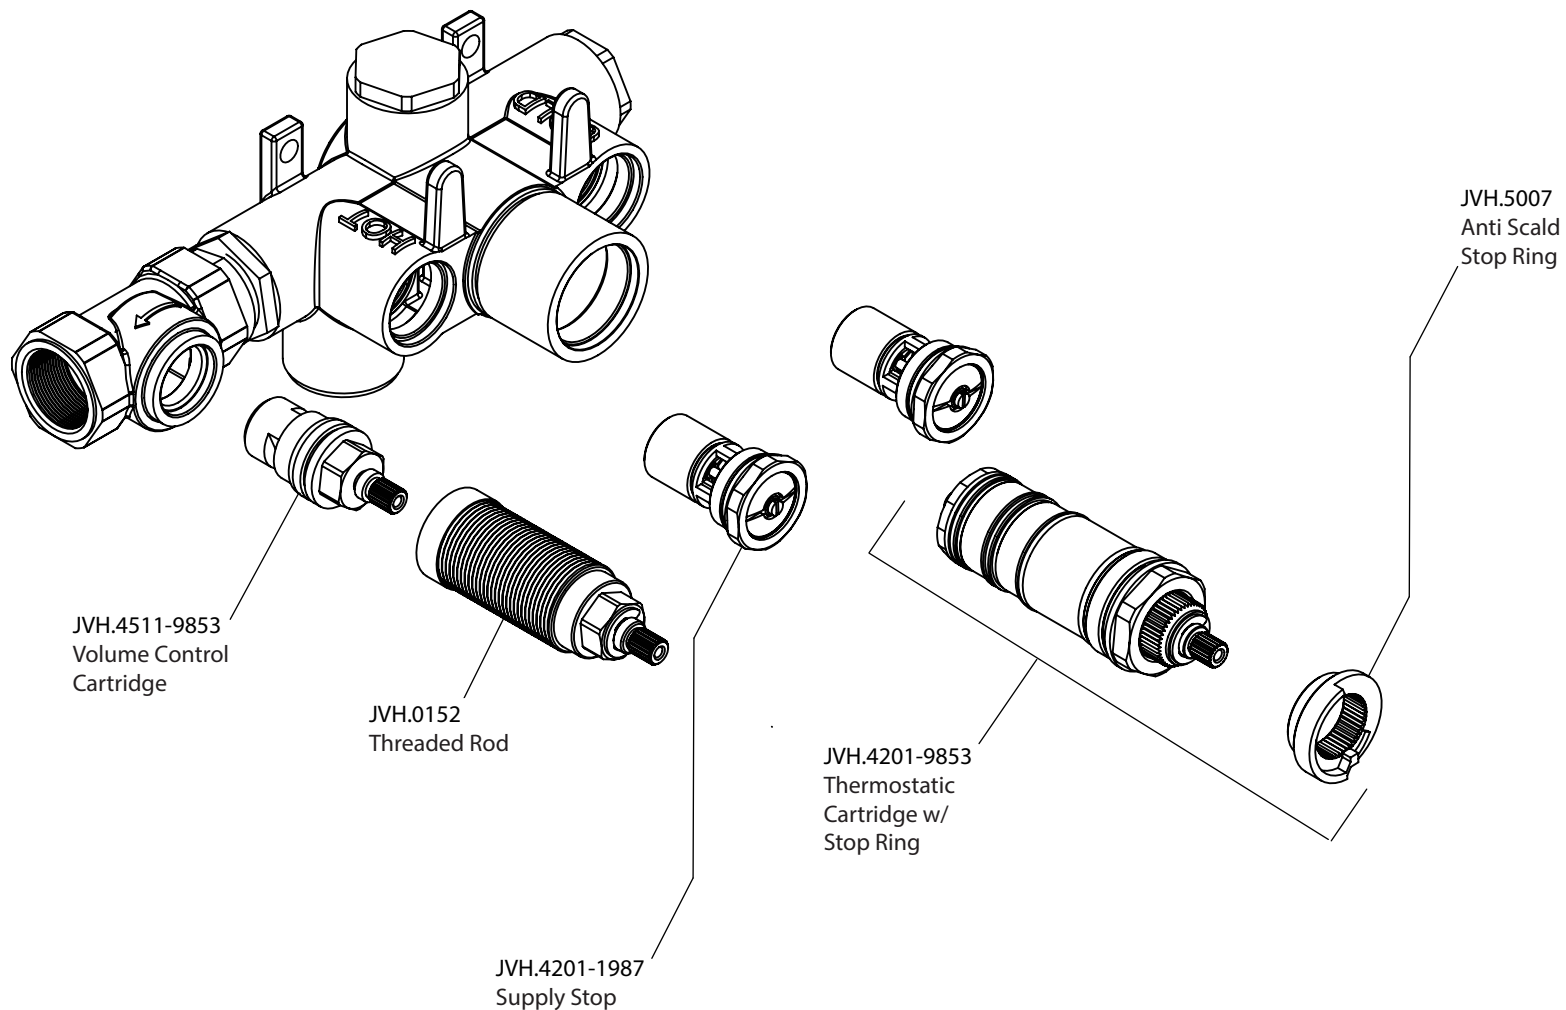

# Product Parts Breakdown

 **FLUSSO**  
LUXURY PLUMBING FIXTURES

JVH.2693

Ver 2.53