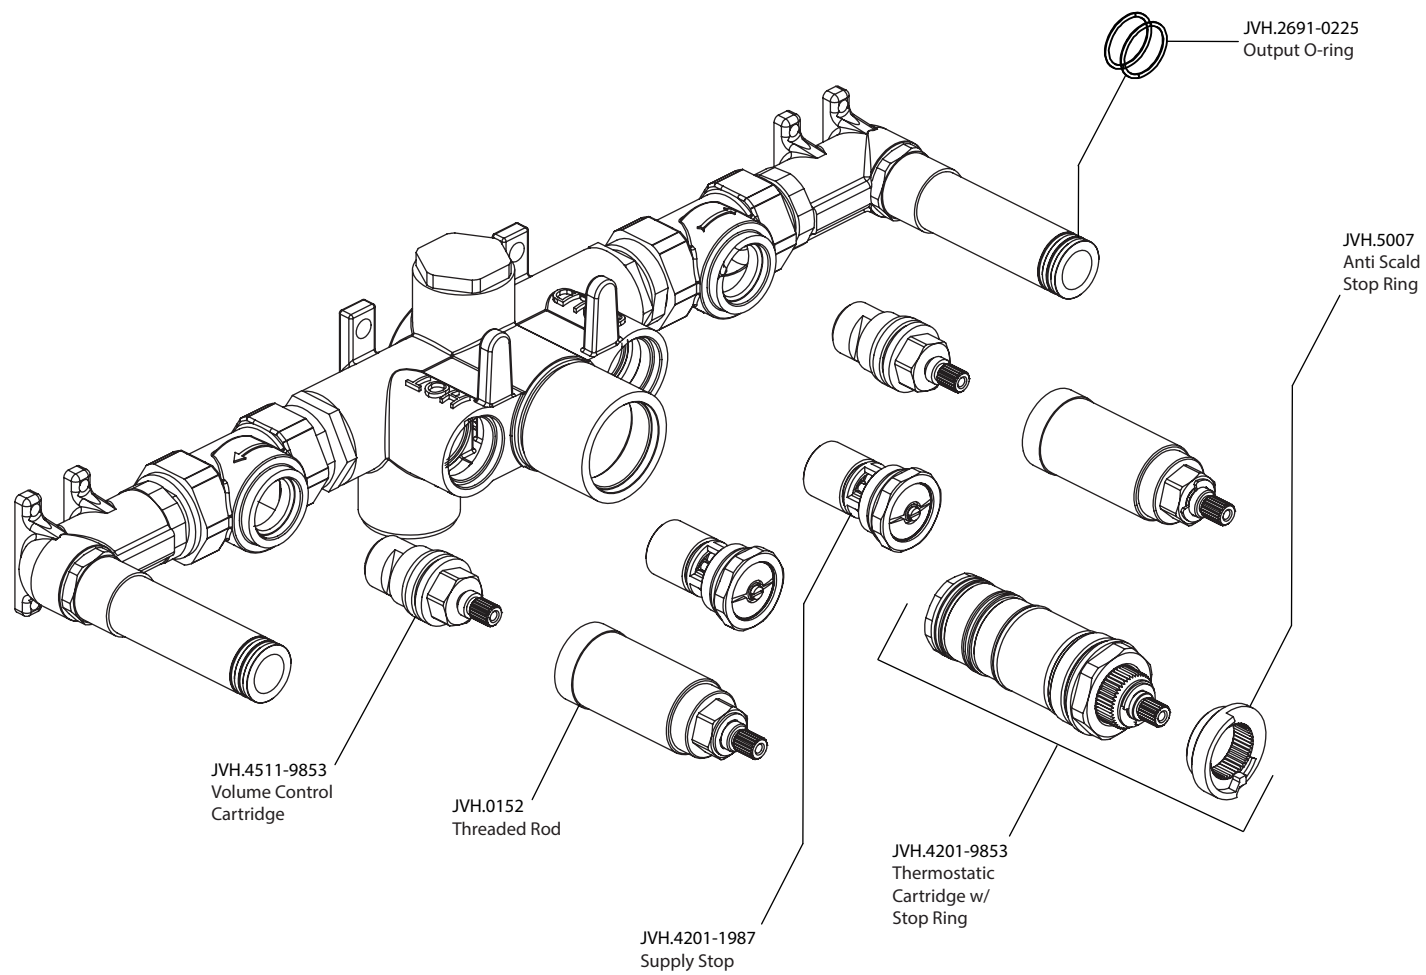

Product Parts Breakdown

 **FLUSSO**
LUXURY PLUMBING FIXTURES

JVH.2691

Ver 2.54