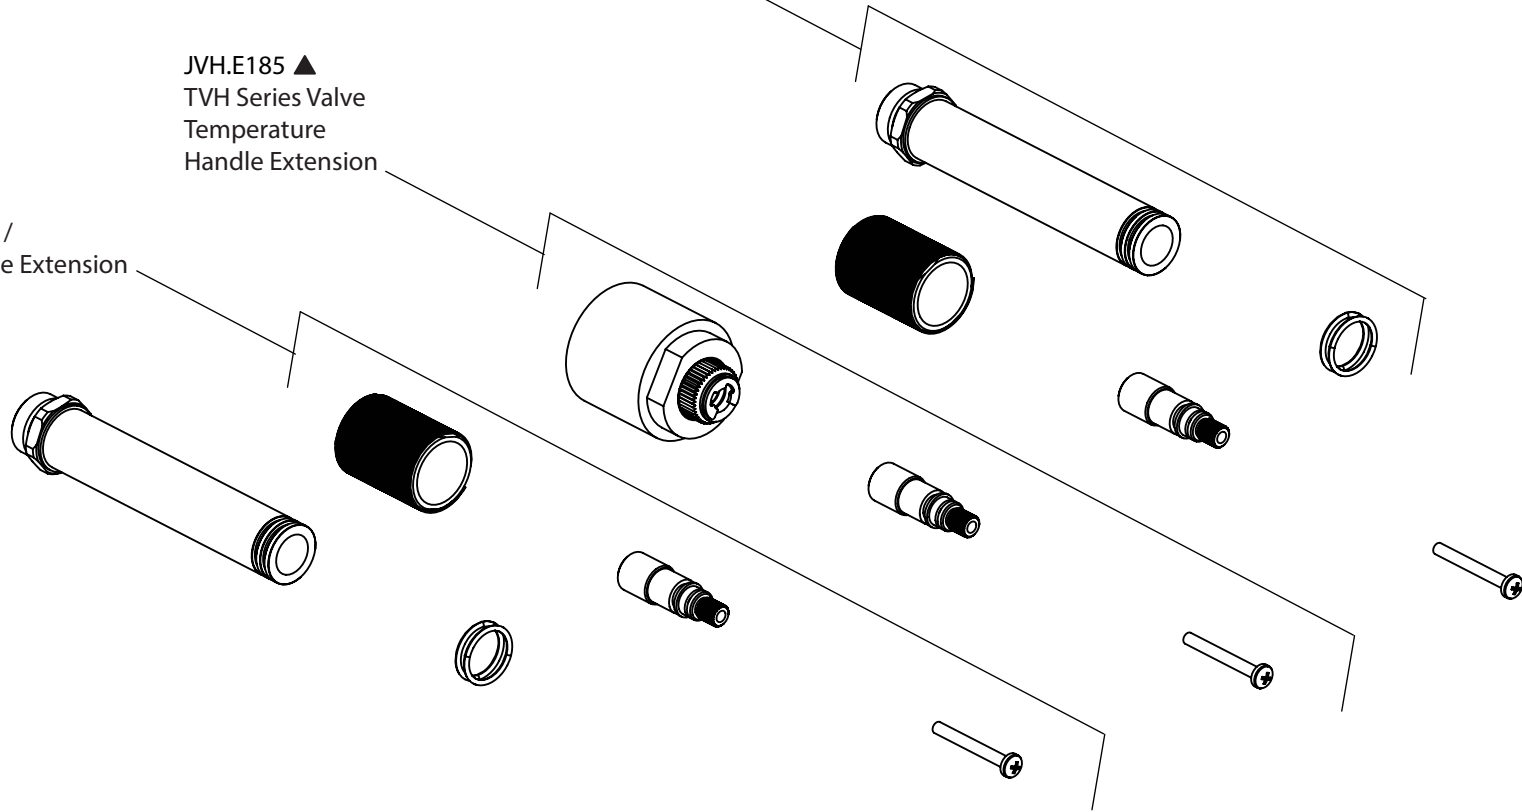

Product Parts Breakdown

JVH.E137 ▲
TVH Series
Valve Diverter /
Volume Handle Extension

JVH.E185 ▲
TVH Series Valve
Temperature
Handle Extension

JVH.E399 ▲
TVH Series Valve
Output Extension

FLUSSO
LUXURY PLUMBING FIXTURES

JVH.2691E