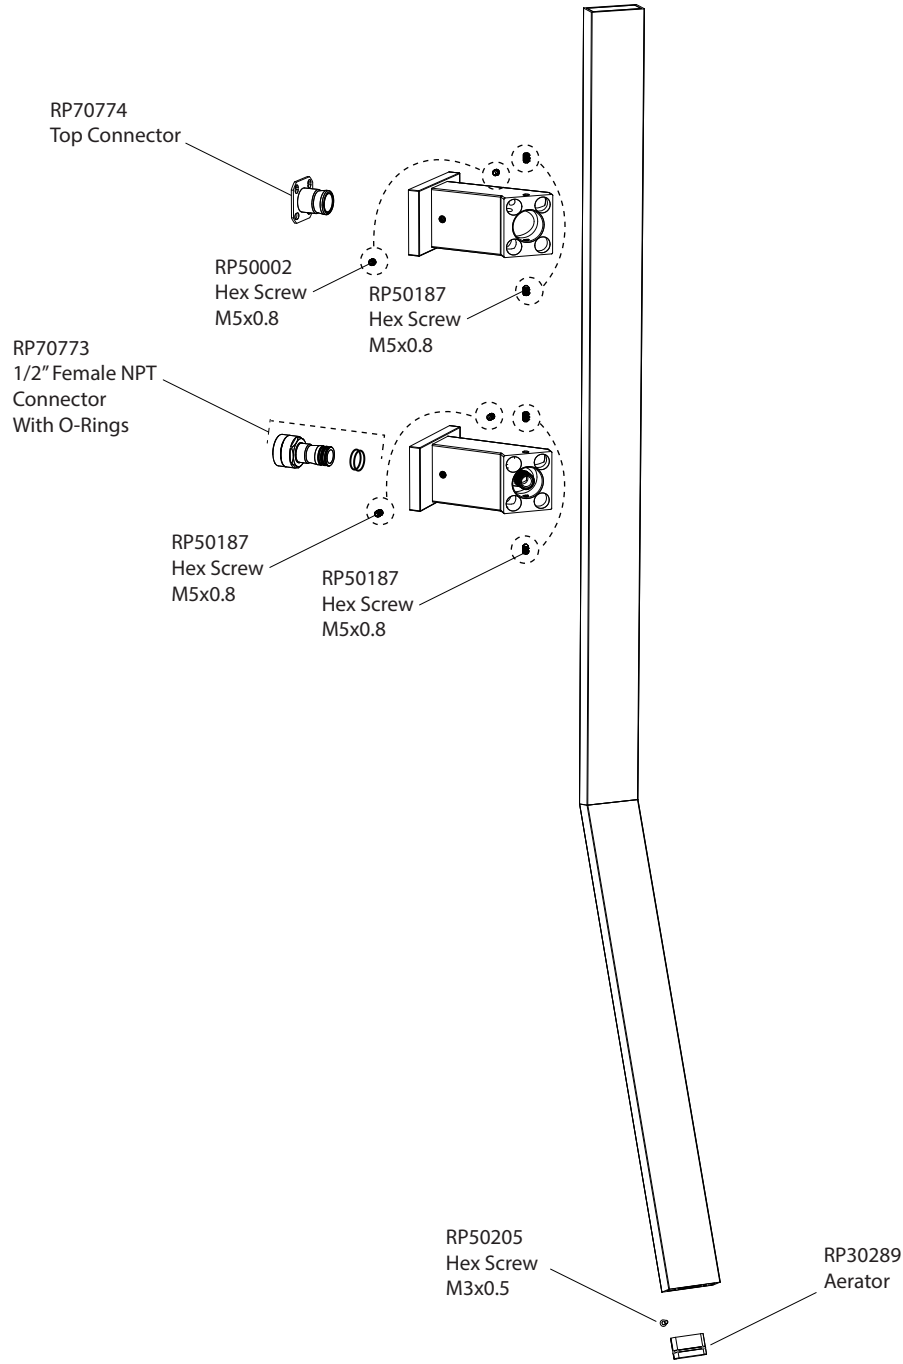

# Product Parts Breakdown

 **FLUSSO**  
LUXURY PLUMBING FIXTURES

IF.2300