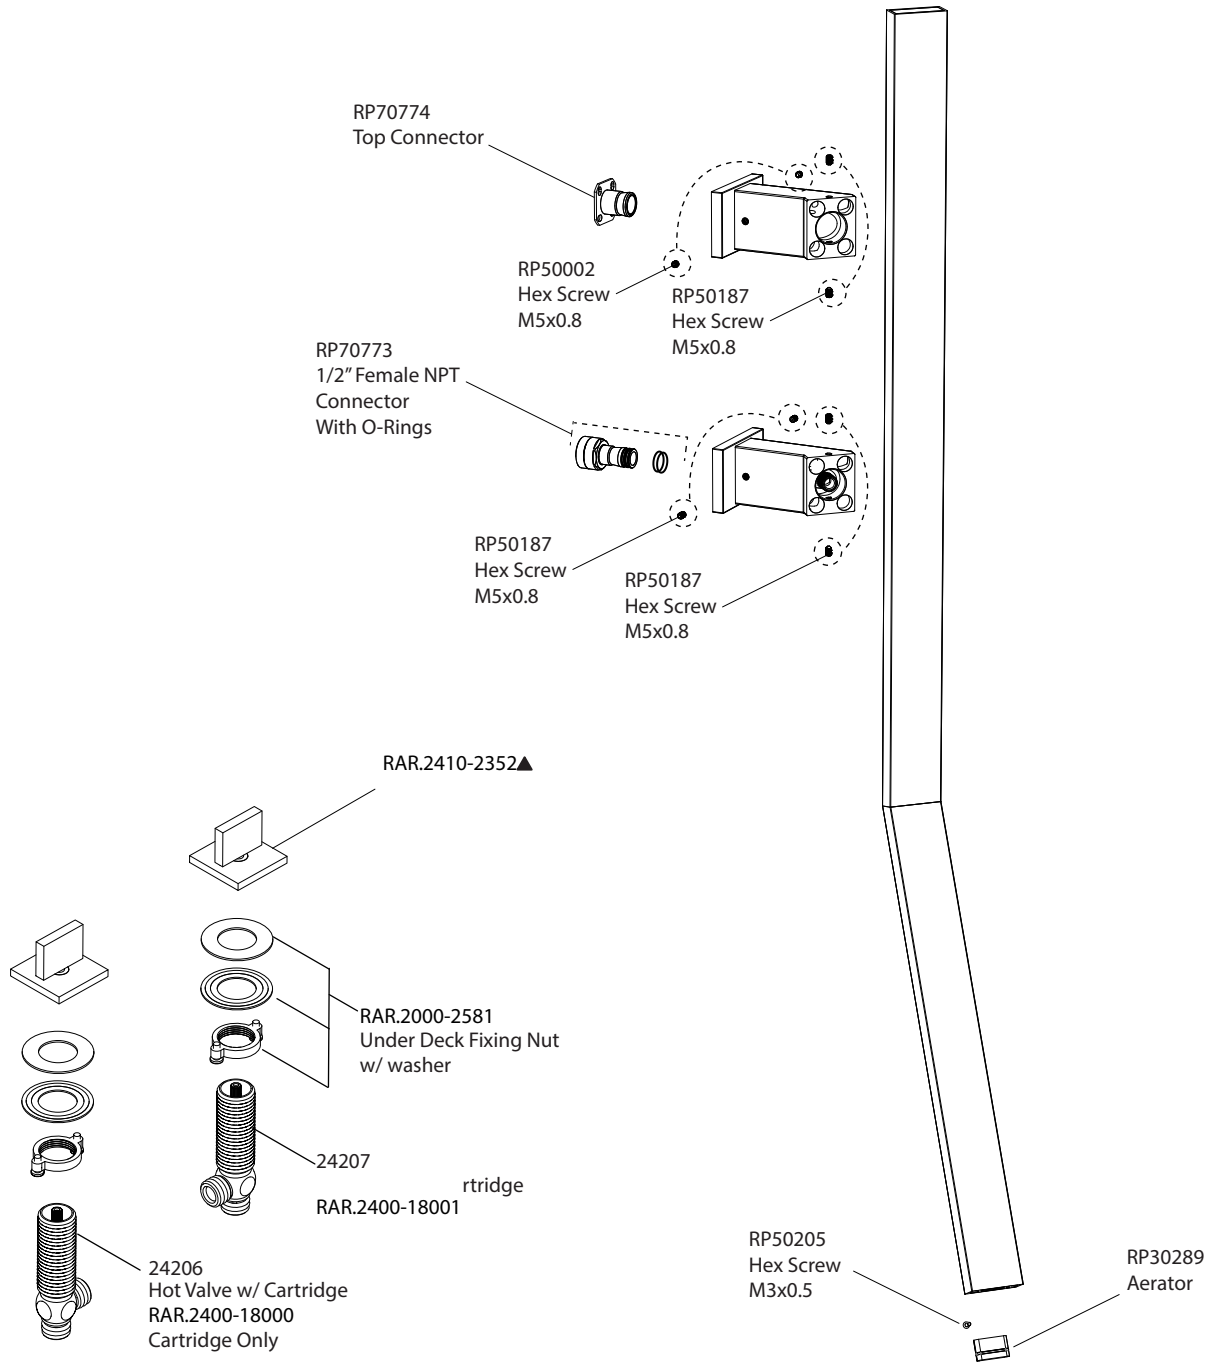

# Product Parts Breakdown

**FLUSSO**  
LUXURY PLUMBING FIXTURES

IF.2000