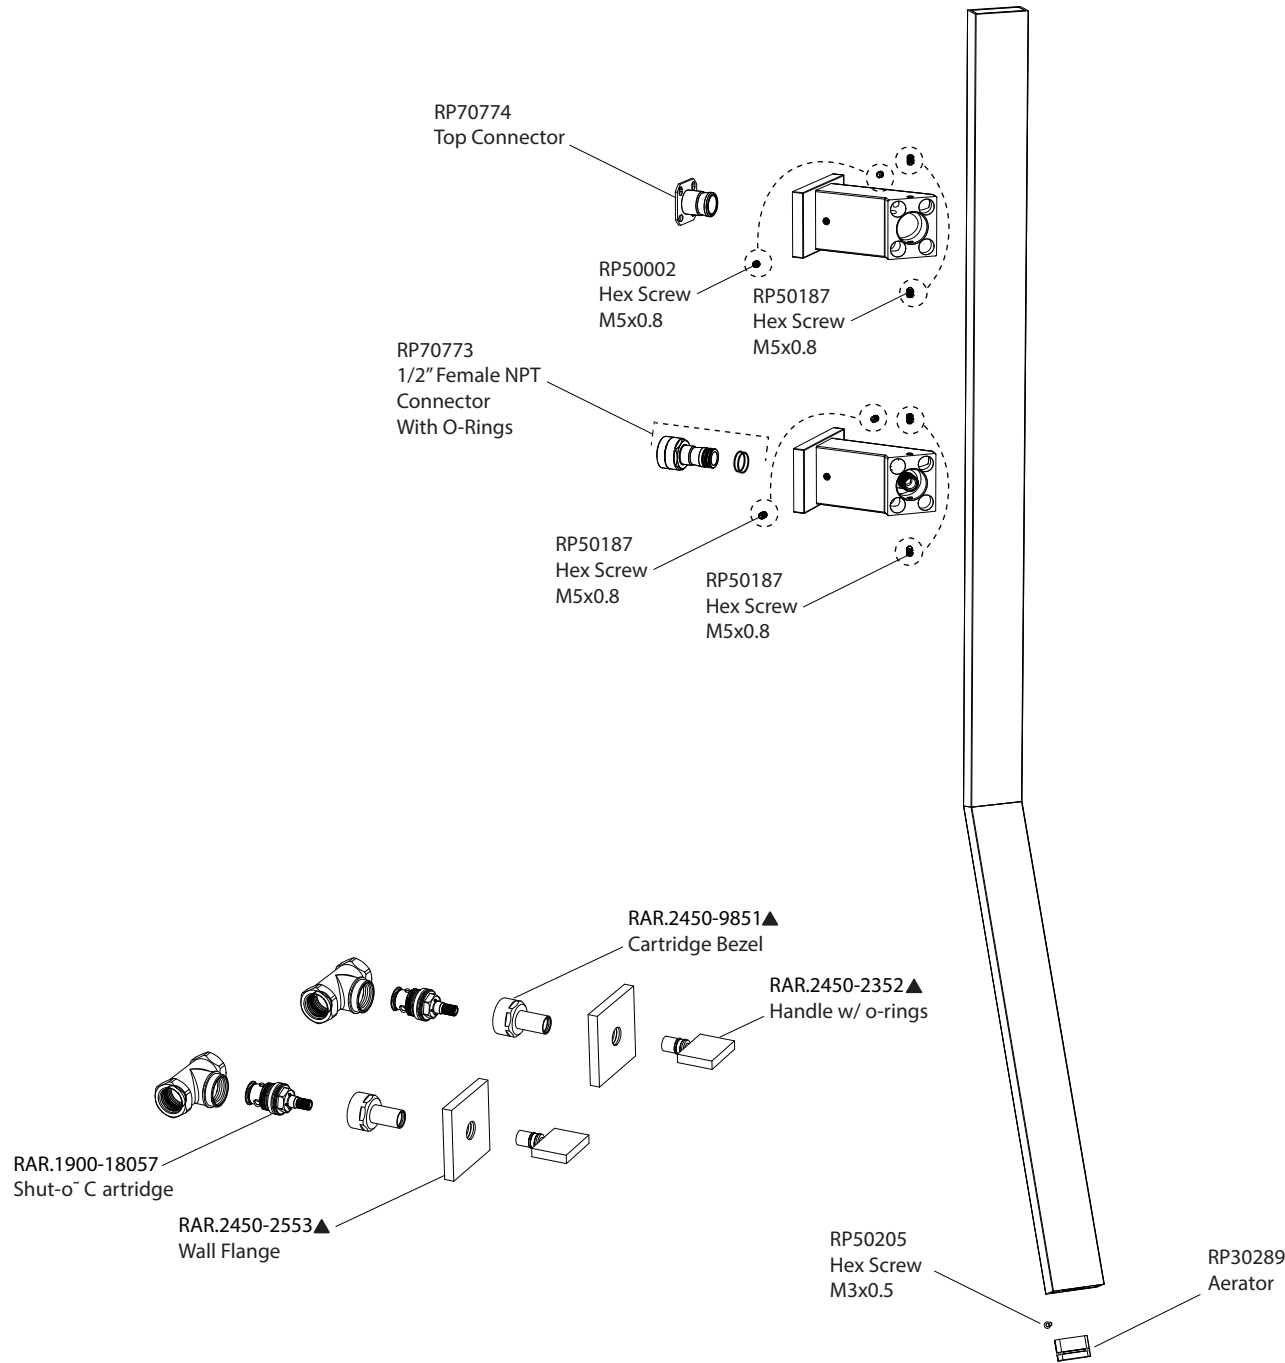

# Product Parts Breakdown

**FLUSSO**  
LUXURY PLUMBING FIXTURES

IF.1900