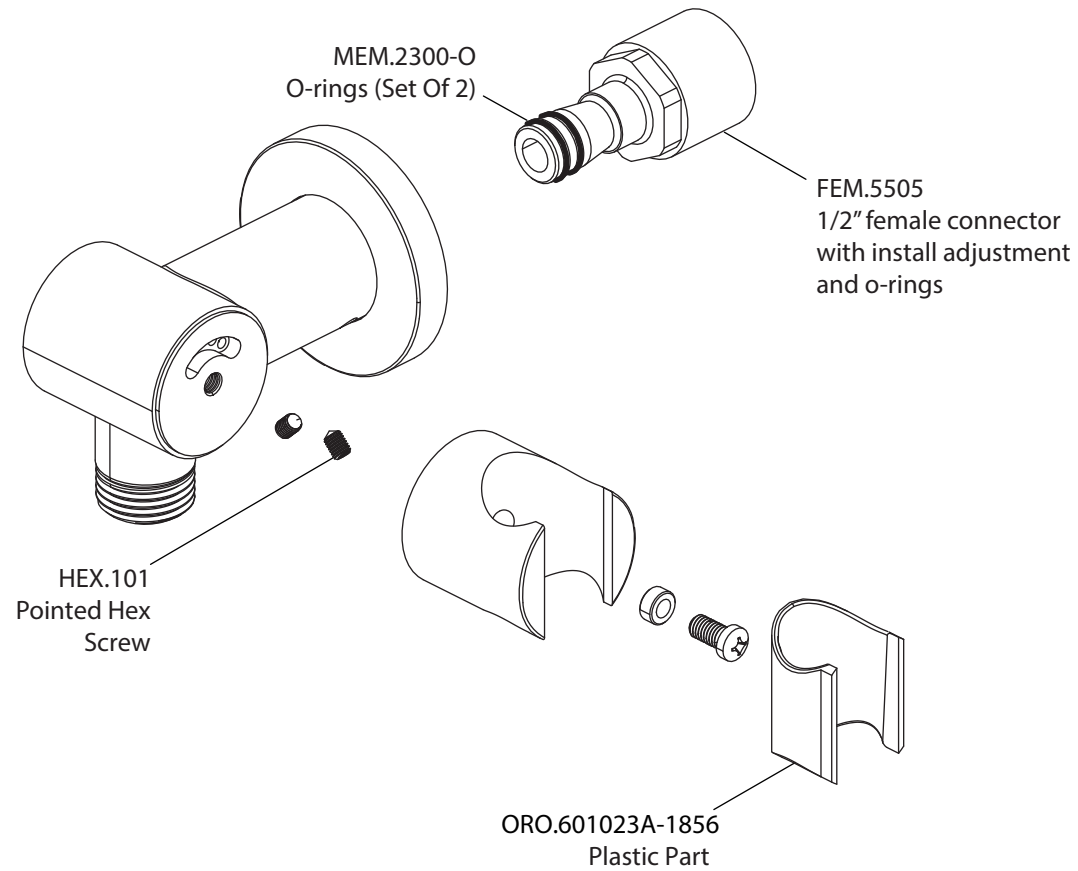

# Product Parts Breakdown

 **FLUSSO**  
LUXURY PLUMBING FIXTURES

HH8027

Ver 2.55