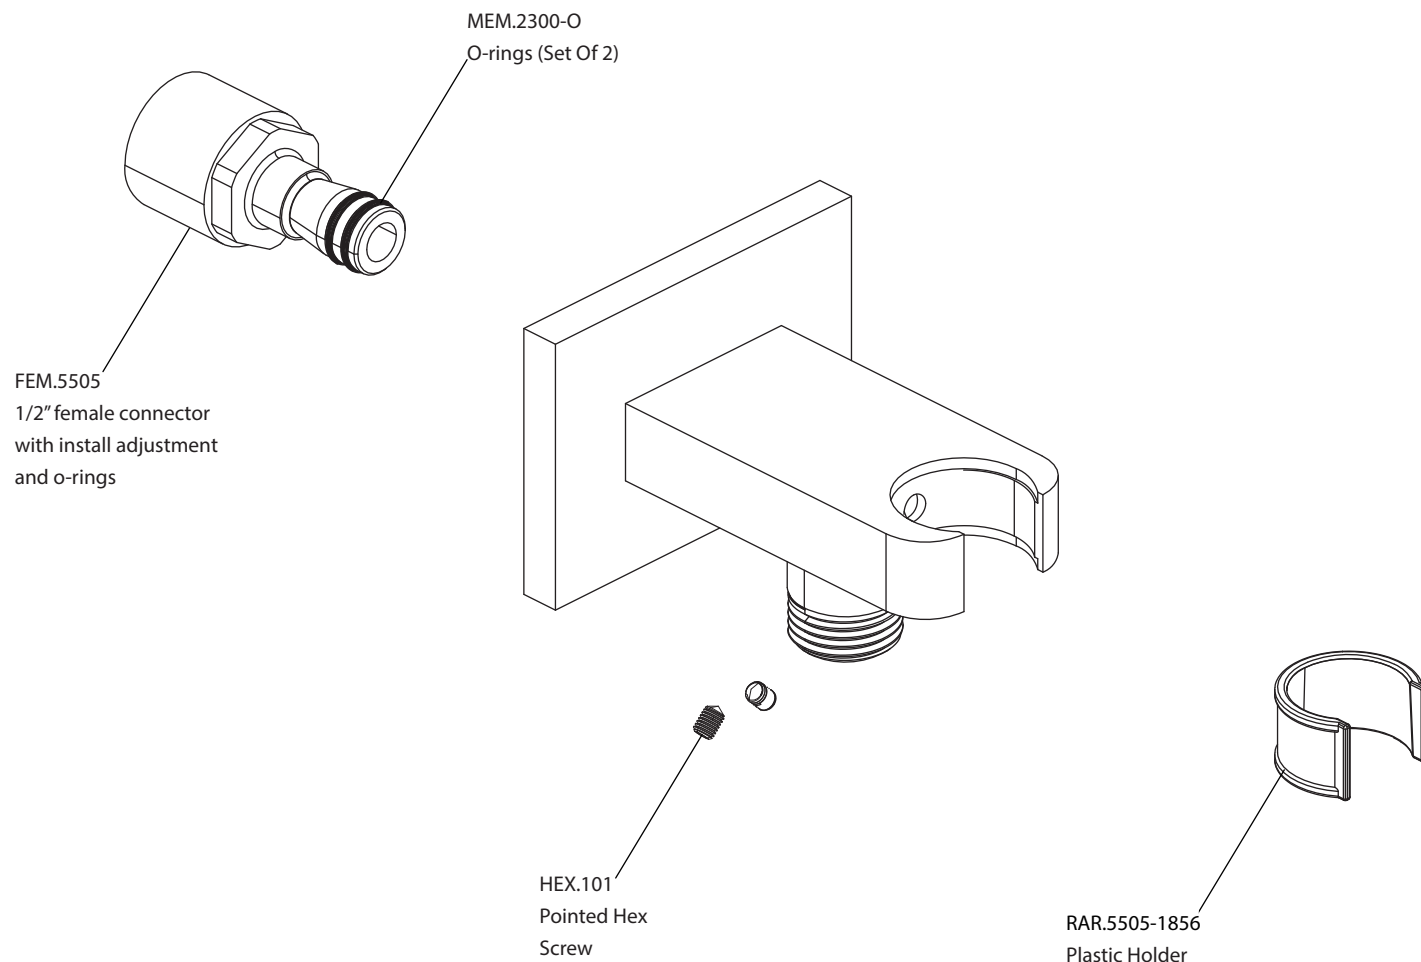

Product Parts Breakdown

 **FLUSSO**
LUXURY PLUMBING FIXTURES

HH8007

Ver 2.54