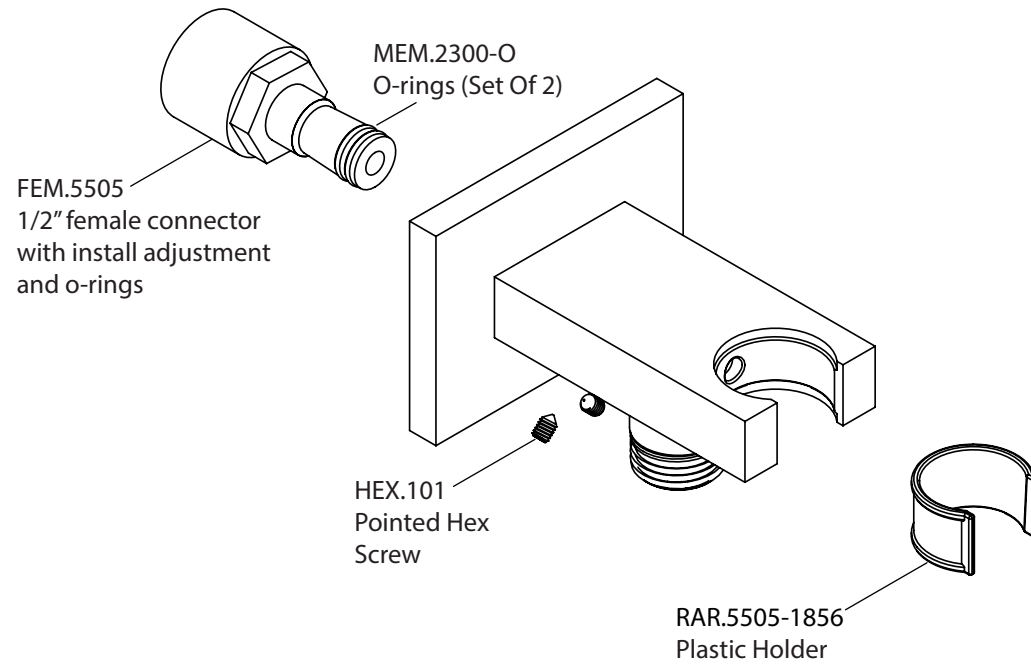

Product Parts Breakdown

 **FLUSSO**
LUXURY PLUMBING FIXTURES

HH8006

Ver 2.55