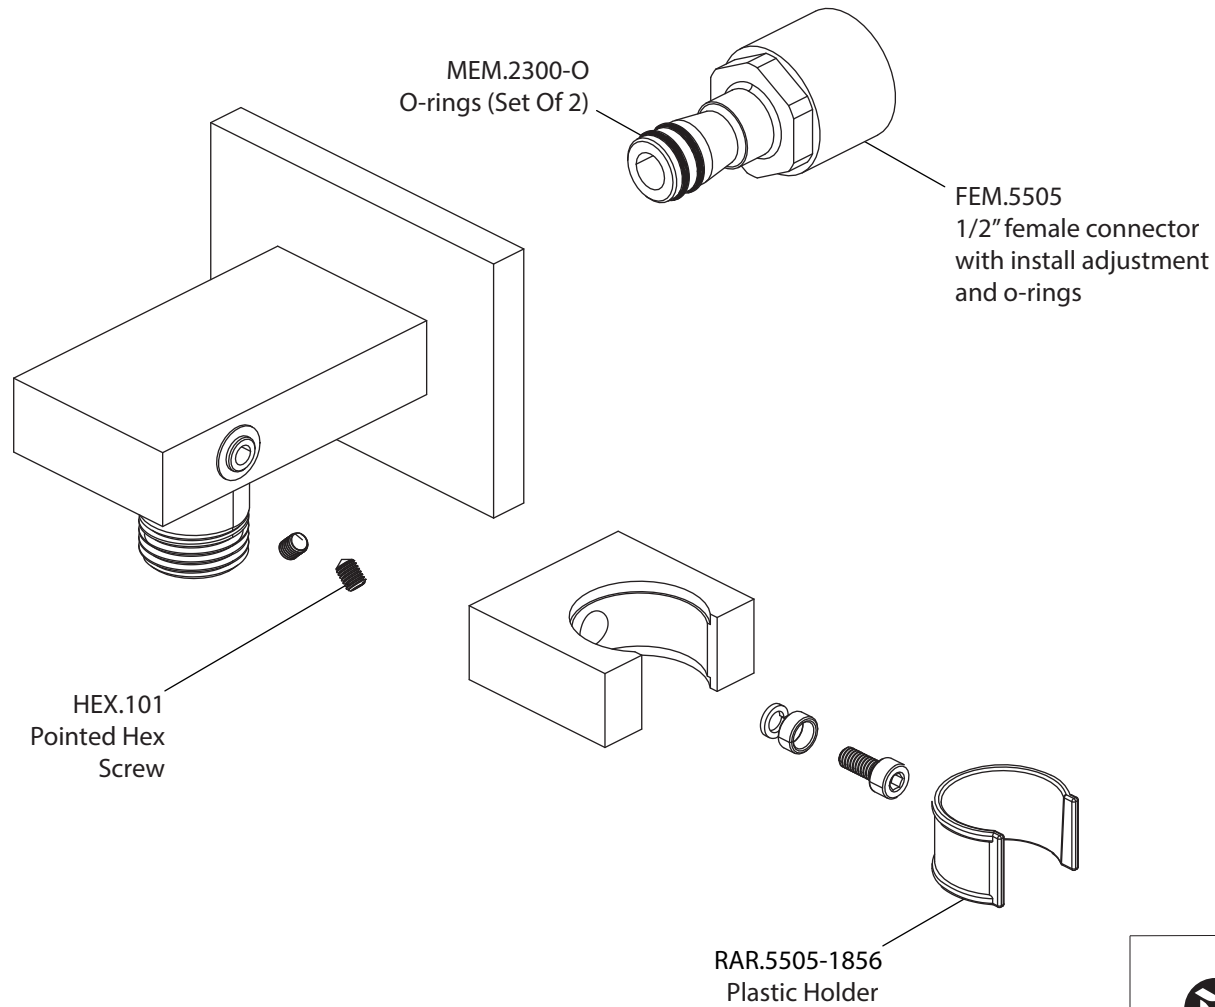

Product Parts Breakdown

 **FLUSSO**
LUXURY PLUMBING FIXTURES

HH8004

Ver 2.55