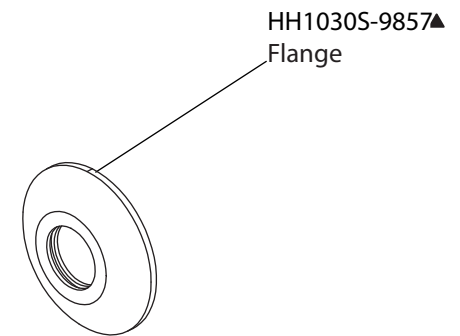

Product Parts Breakdown

▲ Specify Finish

 **FLUSSO**
LUXURY PLUMBING FIXTURES

HH1030S

Ver 2.53