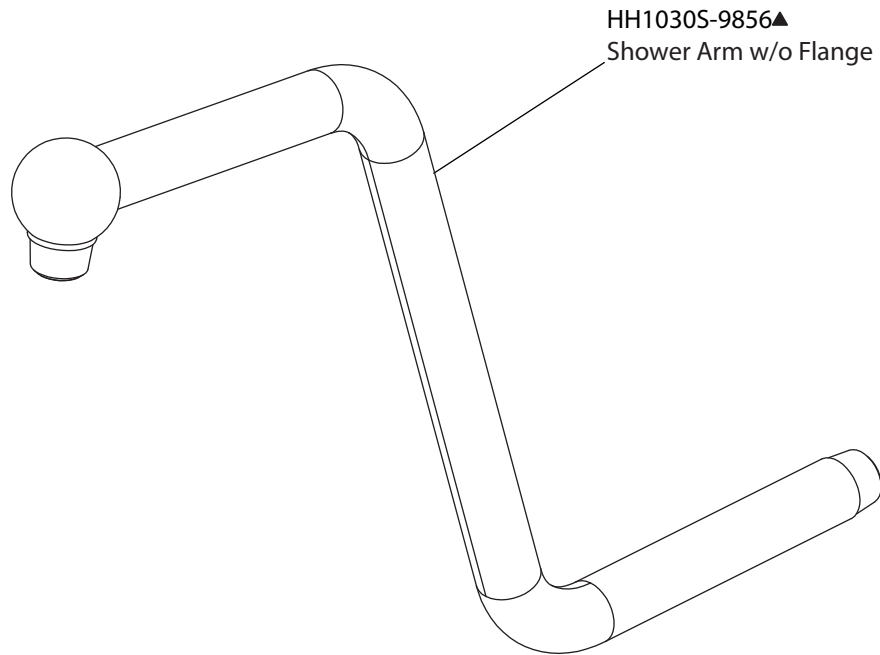

Product Parts Breakdown

▲ Specify Finish

 **FLUSSO**
LUXURY PLUMBING FIXTURES

HH1030S

Ver 2.53