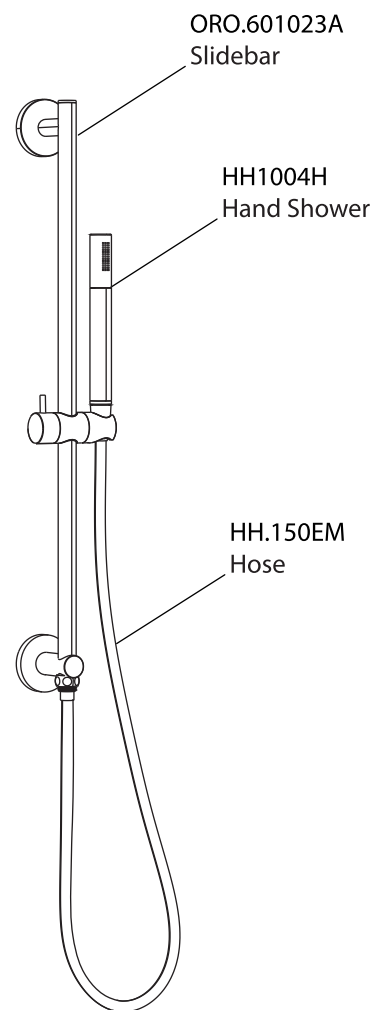

Product Parts Breakdown

▲ Specify Finish

 **FLUSSO**
LUXURY PLUMBING FIXTURES

FRG.7125

Ver 2.53

Product Parts Breakdown

▲ Specify Finish

 **FLUSSO**
LUXURY PLUMBING FIXTURES

HH1012SA

Ver 2.53

Product Parts Breakdown

▲ Specify Finish

 **FLUSSO**
LUXURY PLUMBING FIXTURES

HH1002A

Ver 2.53

Product Parts Breakdown

FLUSSO
LUXURY PLUMBING FIXTURES

FRG.4000T

Product Parts Breakdown

JVH.4201-1987
Supply Stop

15109
Diverter Cartridge - 2 Output - Non-Shared
15103
Diverter Cartridge - 2 Output - Shared

JVH.5030
Diverter Flange

HH1004H

Ver 2.55

Product Parts Breakdown

 **FLUSSO**
LUXURY PLUMBING FIXTURES

ORO.601023A

Product Parts Breakdown

▲ Specify Finish

 **FLUSSO**
LUXURY PLUMBING FIXTURES