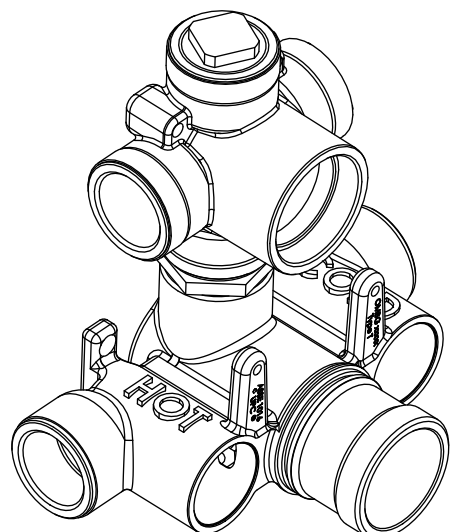

HH1012SA

Ver 2.53

Product Parts Breakdown

▲ Specify Finish

 **FLUSSO**
LUXURY PLUMBING FIXTURES

HH1002A

Ver 2.53

Product Parts Breakdown

FLUSSO
LUXURY PLUMBING FIXTURES

FRG.4000T

Product Parts Breakdown

JVH.4201-1987
Supply Stop

15109
Diverter Cartridge - 2 Output - Non-Shared
15103
Diverter Cartridge - 2 Output - Shared

JVH.5030
Diverter Flange