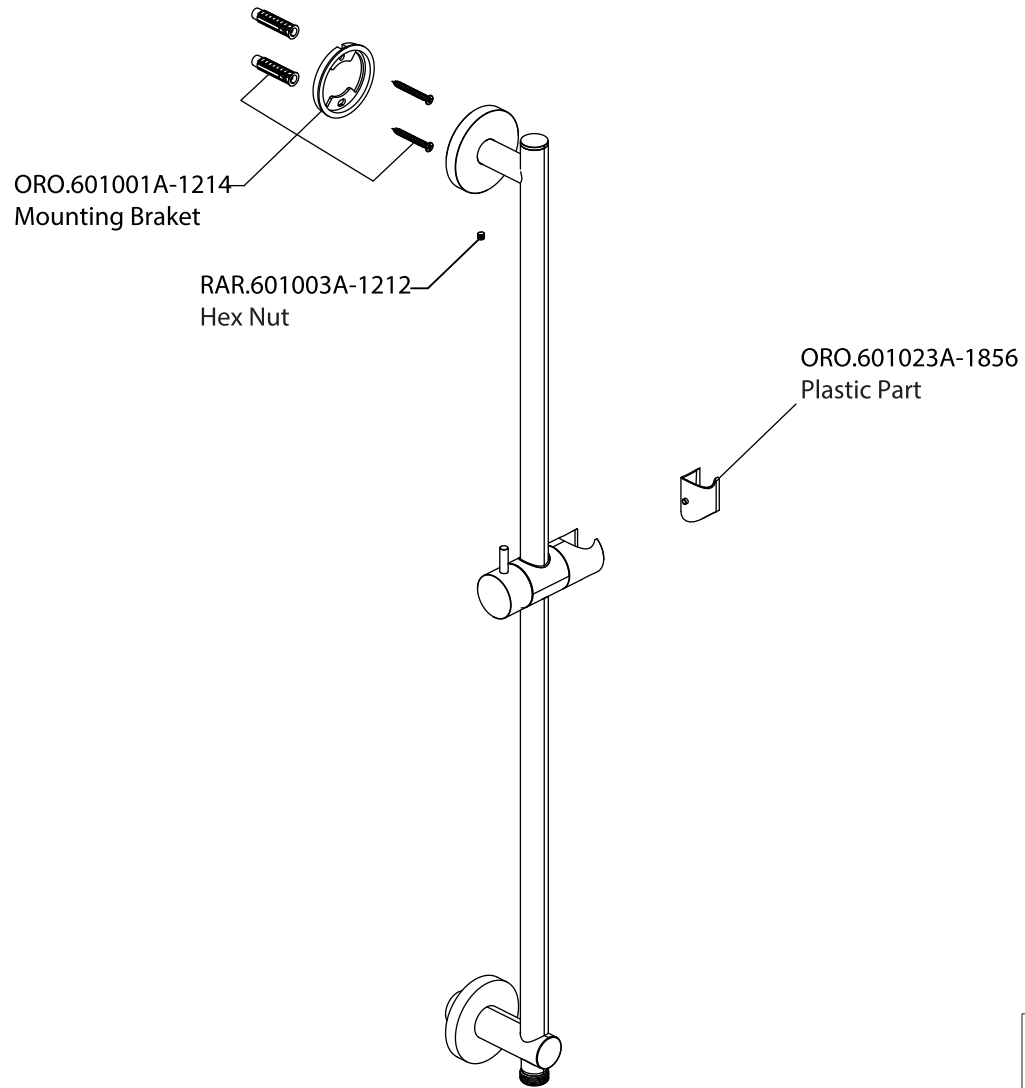

HH1012SA

Ver 2.53

Product Parts Breakdown

▲ Specify Finish

 **FLUSSO**
LUXURY PLUMBING FIXTURES

HH1002A

Ver 2.53

Product Parts Breakdown

FLUSSO
LUXURY PLUMBING FIXTURES

FRG.4000T

Product Parts Breakdown

JVH.4201-1987
Supply Stop

15109
Diverter Cartridge - 2 Output - Non-Shared
15103
Diverter Cartridge - 2 Output - Shared

JVH.5030
Diverter Flange

JVH.0678
Threaded Rod

JVH.5007
Anti Scald
Stop Ring

JVH.4201-9853
Thermostatic
Cartridge w/
Stop Ring

 **FLUSSO**
LUXURY PLUMBING FIXTURES

JVH.4420F

Product Parts Breakdown

▲ Specify Finish

 **FLUSSO**
LUXURY PLUMBING FIXTURES

HH1004H

Ver 2.55

Product Parts Breakdown

 **FLUSSO**
LUXURY PLUMBING FIXTURES

ORO.601023A

Product Parts Breakdown

▲ Specify Finish

 **FLUSSO**
LUXURY PLUMBING FIXTURES