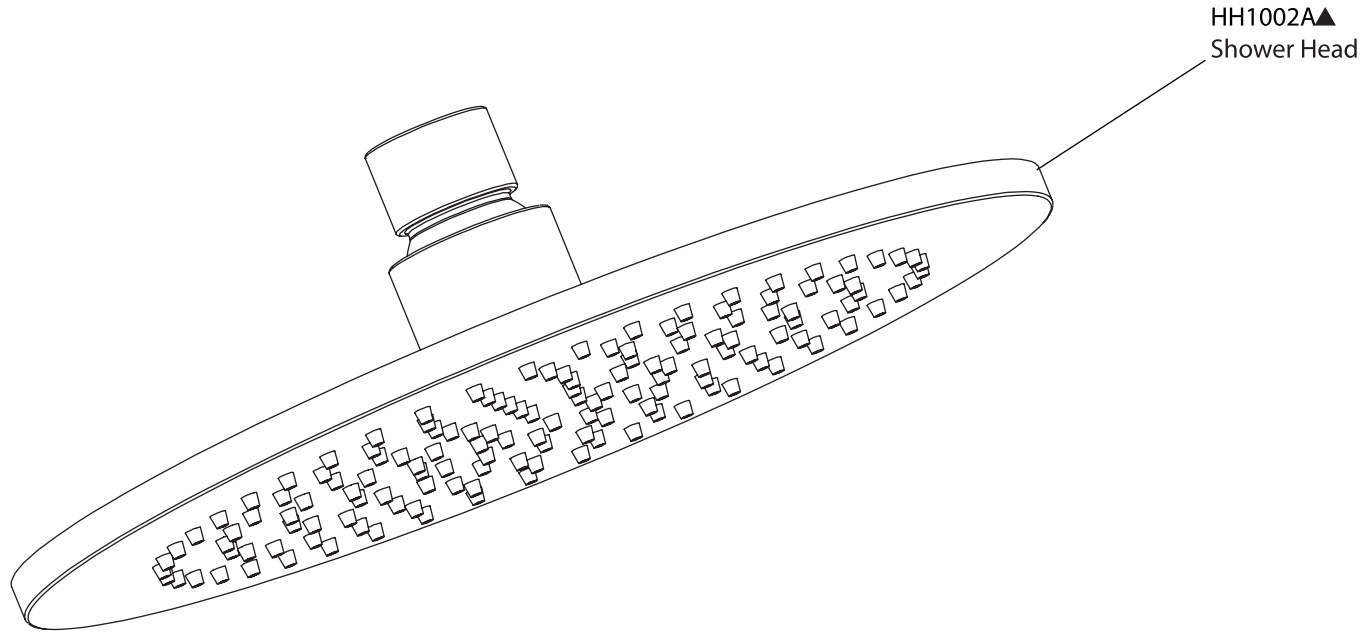

Product Parts Breakdown

▲ Specify Finish

 **FLUSSO**
LUXURY PLUMBING FIXTURES

FRG.7125

Ver 2.53

Product Parts Breakdown

▲ Specify Finish

 **FLUSSO**
LUXURY PLUMBING FIXTURES

HH1012SA

Ver 2.53

Product Parts Breakdown

▲ Specify Finish

 **FLUSSO**
LUXURY PLUMBING FIXTURES

HH1002A

Ver 2.53

Product Parts Breakdown

FLUSSO
LUXURY PLUMBING FIXTURES

FRG.4000T

Product Parts Breakdown

JVH.4201-1987
Supply Stop

15109
Diverter Cartridge - 2 Output - Non-Shared
15103
Diverter Cartridge - 2 Output - Shared

JVH.5030
Diverter Flange