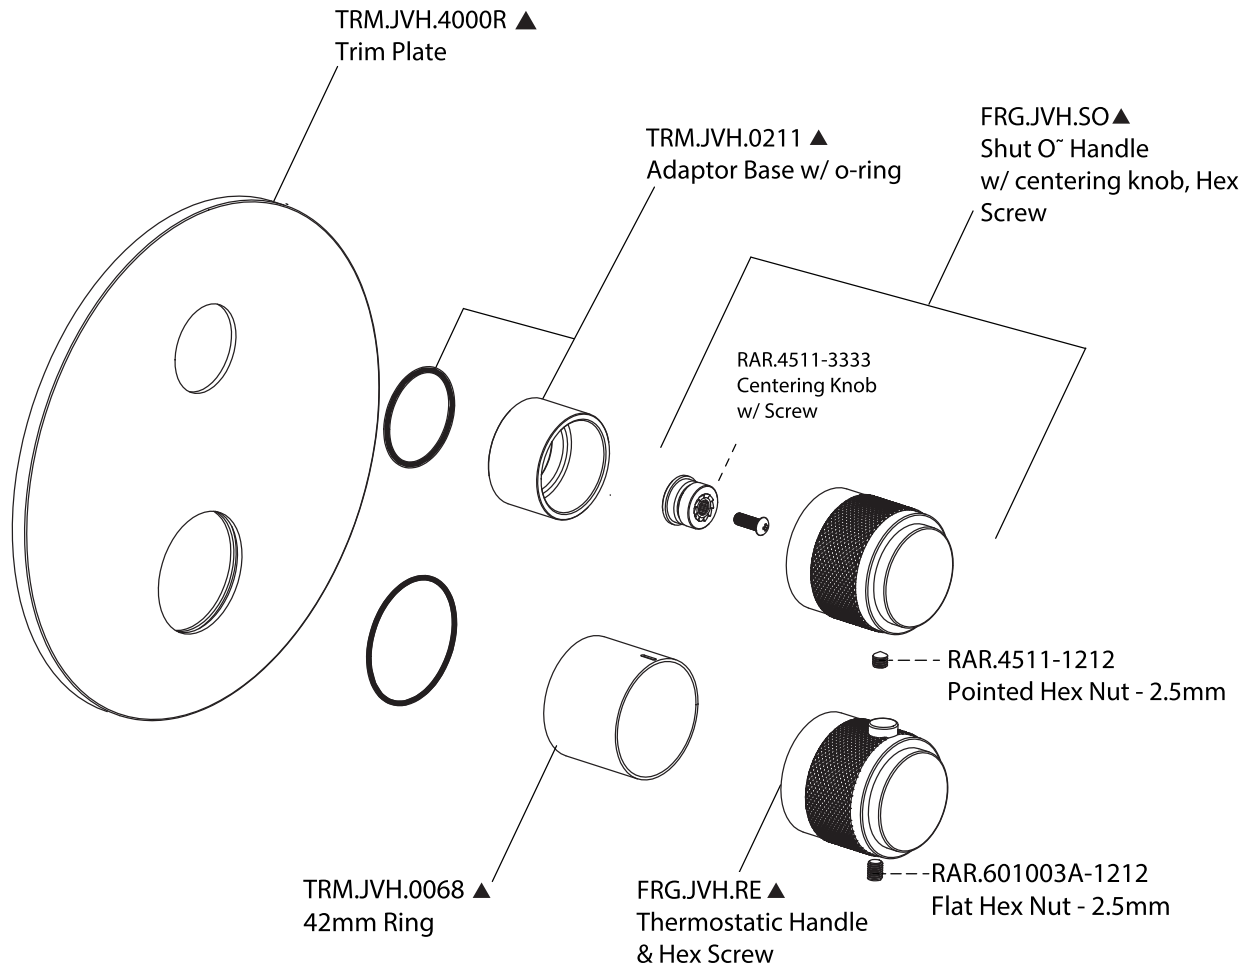

HH1012SA

Ver 2.53

Product Parts Breakdown

▲ Specify Finish

 **FLUSSO**
LUXURY PLUMBING FIXTURES

HH1002A

Ver 2.53

Product Parts Breakdown

FLUSSO
LUXURY PLUMBING FIXTURES

FRG.4000T

Product Parts Breakdown

JVH.4201-1987
Supply Stop

15109
Diverter Cartridge - 2 Output - Non-Shared
15103
Diverter Cartridge - 2 Output - Shared

JVH.5030
Diverter Flange