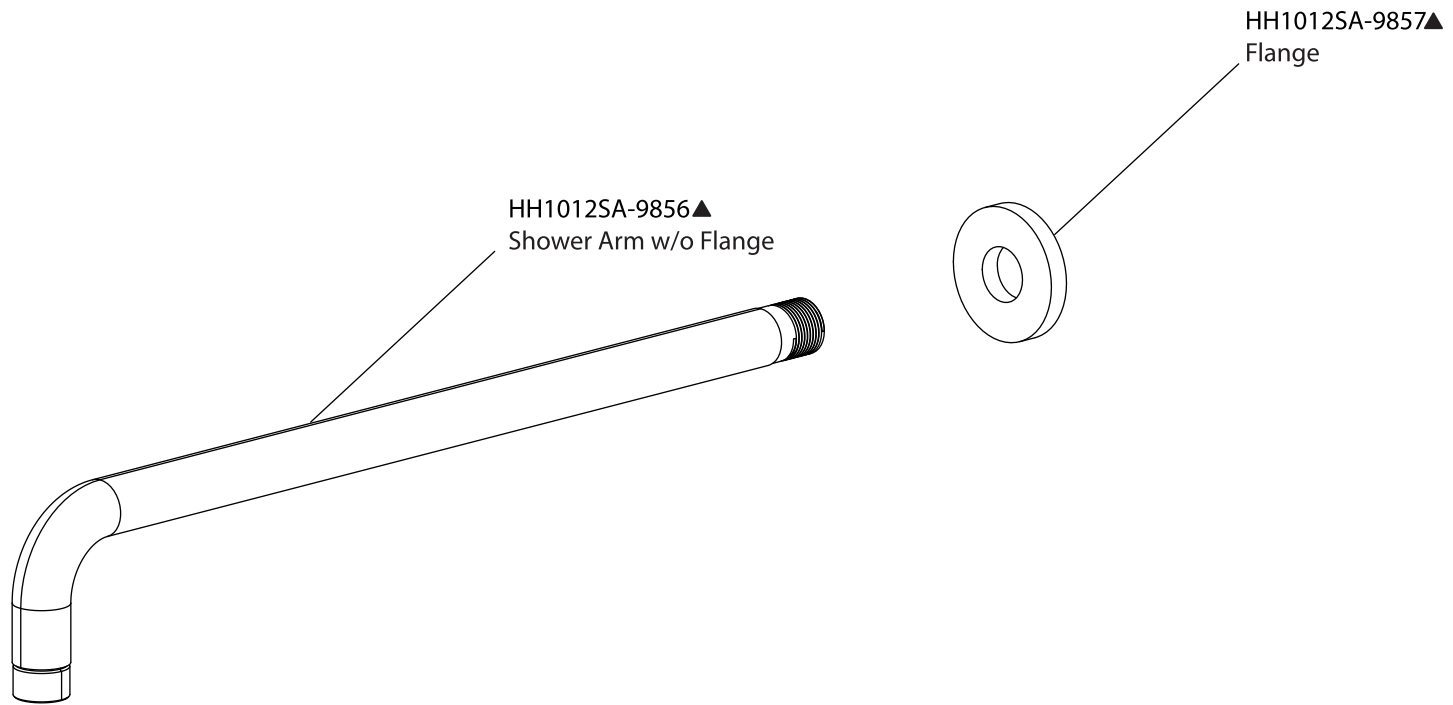

Product Parts Breakdown

▲ Specify Finish

 **FLUSSO**
LUXURY PLUMBING FIXTURES

FRG.7125

Ver 2.53

Product Parts Breakdown

▲ Specify Finish

 **FLUSSO**
LUXURY PLUMBING FIXTURES

HH1012SA

Ver 2.53

Product Parts Breakdown

▲ Specify Finish

 **FLUSSO**
LUXURY PLUMBING FIXTURES

HH1002A

Ver 2.53

Product Parts Breakdown

FLUSSO
LUXURY PLUMBING FIXTURES

FRG.4000T

Product Parts Breakdown

JVH.4201-1987
Supply Stop

15109
Diverter Cartridge - 2 Output - Non-Shared
15103
Diverter Cartridge - 2 Output - Shared

JVH.5030
Diverter Flange