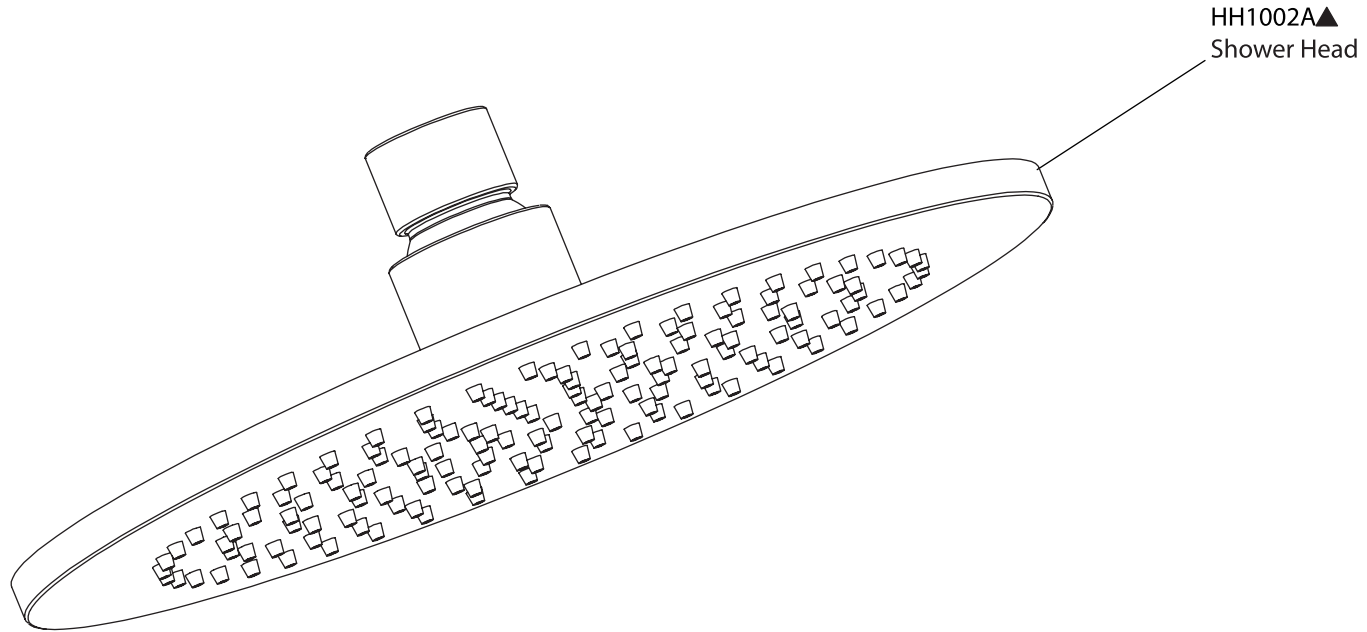

Product Parts Breakdown

 **FLUSSO**
LUXURY PLUMBING FIXTURES

FRG.7100

Product Parts Breakdown

▲ Specify Finish

 **FLUSSO**
LUXURY PLUMBING FIXTURES

HH1012SA

Ver 2.53

Product Parts Breakdown

▲ Specify Finish

 **FLUSSO**
LUXURY PLUMBING FIXTURES

HH1002A

Ver 2.53

Product Parts Breakdown

FRG.4000T

Product Parts Breakdown

JVH.4201-1987
Supply Stop

15109
Diverter Cartridge - 2 Output - Non-Shared
15103
Diverter Cartridge - 2 Output - Shared

JVH.5030
Diverter Flange

JVH.0678
Threaded Rod

JVH.5007
Anti Scald
Stop Ring

JVH.4201-9853
Thermostatic
Cartridge w/
Stop Ring