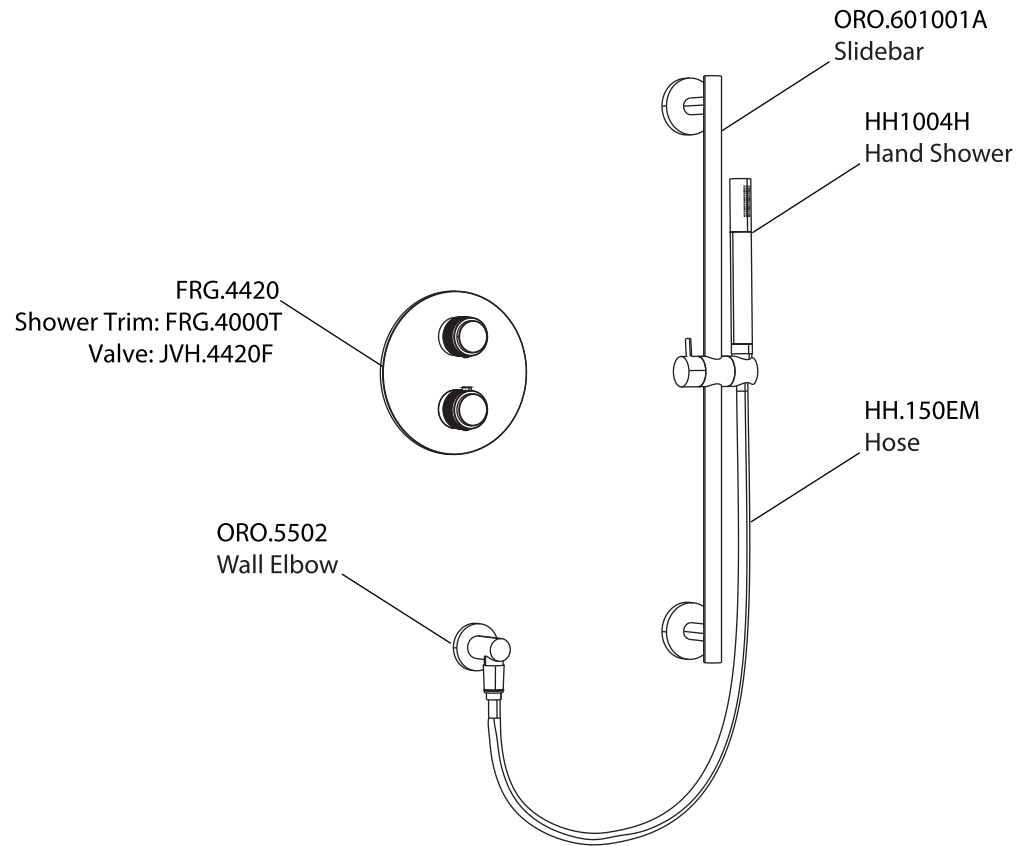

Product Parts Breakdown

 **FLUSSO**
LUXURY PLUMBING FIXTURES

FRG.7100

Product Parts Breakdown

▲ Specify Finish

 **FLUSSO**
LUXURY PLUMBING FIXTURES

HH1012SA

Ver 2.53

Product Parts Breakdown

▲ Specify Finish

 **FLUSSO**
LUXURY PLUMBING FIXTURES

HH1002A

Ver 2.53

Product Parts Breakdown

FRG.4000T

Product Parts Breakdown

JVH.4201-1987
Supply Stop

15109
Diverter Cartridge - 2 Output - Non-Shared
15103
Diverter Cartridge - 2 Output - Shared

JVH.5030
Diverter Flange

JVH.0678
Threaded Rod

JVH.5007
Anti Scald
Stop Ring

JVH.4201-9853
Thermostatic
Cartridge w/
Stop Ring

 **FLUSSO**
LUXURY PLUMBING FIXTURES

JVH.4420F

Product Parts Breakdown

▲ Specify Finish

 **FLUSSO**
LUXURY PLUMBING FIXTURES

HH1004H

Ver 2.55

Product Parts Breakdown