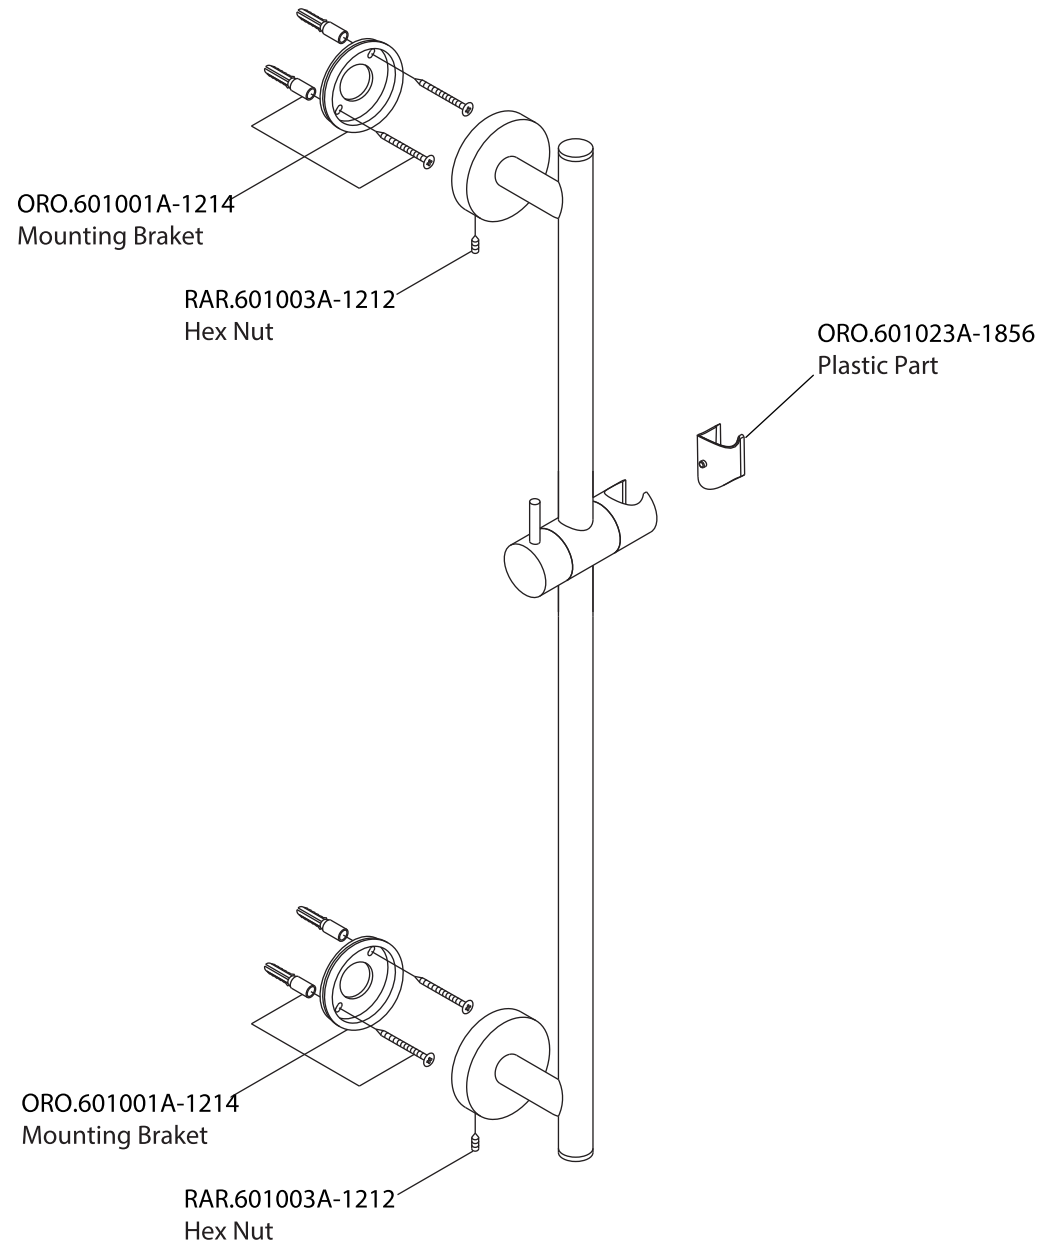

JVH.4201-1987
Supply Stop

15109
Diverter Cartridge - 2 Output - Non-Shared
15103
Diverter Cartridge - 2 Output - Shared

JVH.5030
Diverter Flange

JVH.0678
Threaded Rod

JVH.5007
Anti Scald
Stop Ring

JVH.4201-9853
Thermostatic
Cartridge w/
Stop Ring

 **FLUSSO**
LUXURY PLUMBING FIXTURES

JVH.4420F

Product Parts Breakdown

▲ Specify Finish

 **FLUSSO**
LUXURY PLUMBING FIXTURES

HH1004H

Ver 2.55

Product Parts Breakdown

 **FLUSSO**
LUXURY PLUMBING FIXTURES

ORO.601001A

Product Parts Breakdown

▲ Specify Finish

 **FLUSSO**
LUXURY PLUMBING FIXTURES

ORO.5502

Ver 2.53

Product Parts Breakdown