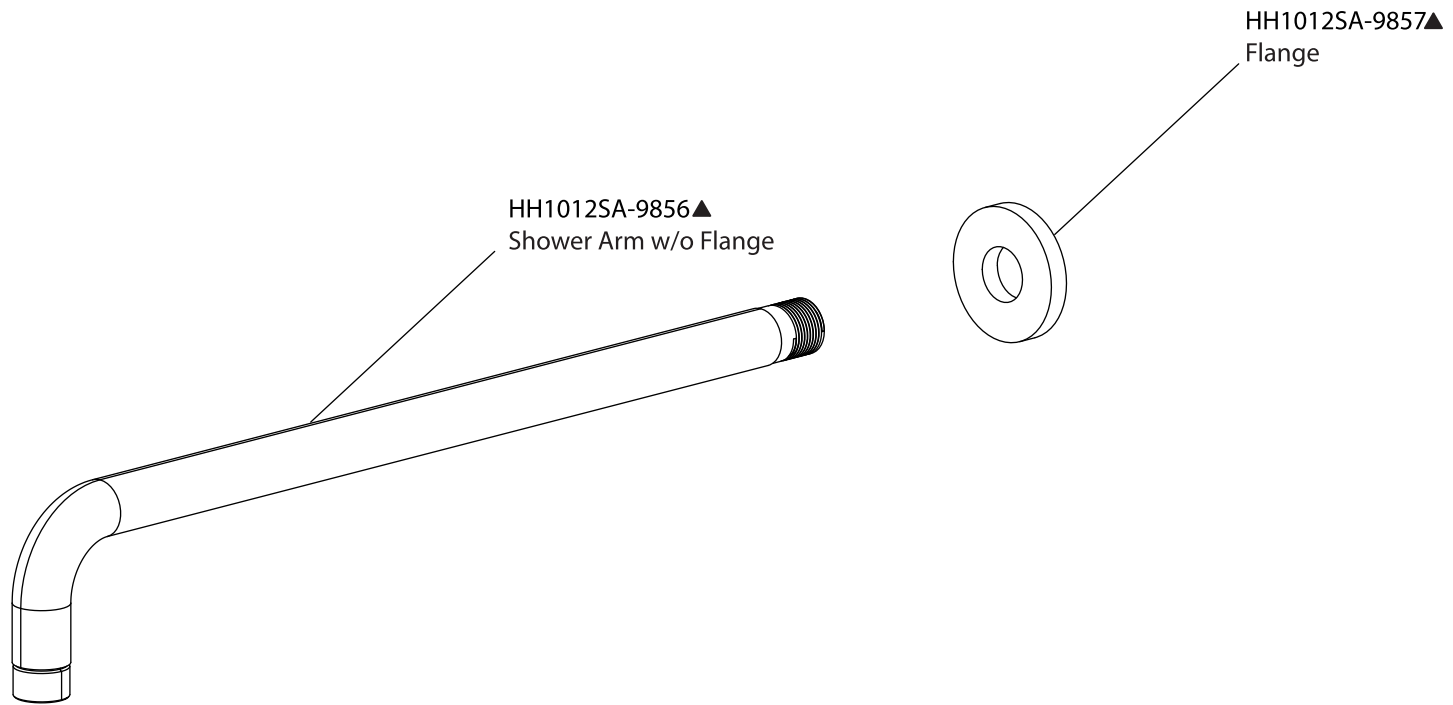

Product Parts Breakdown

 **FLUSSO**
LUXURY PLUMBING FIXTURES

FRG.7100

Product Parts Breakdown

▲ Specify Finish

 **FLUSSO**
LUXURY PLUMBING FIXTURES

HH1012SA

Ver 2.53

Product Parts Breakdown

▲ Specify Finish

 **FLUSSO**
LUXURY PLUMBING FIXTURES

HH1002A

Ver 2.53

Product Parts Breakdown

FRG.4000T

Product Parts Breakdown

JVH.4201-1987
Supply Stop

15109
Diverter Cartridge - 2 Output - Non-Shared
15103
Diverter Cartridge - 2 Output - Shared

JVH.5030
Diverter Flange

JVH.0678
Threaded Rod

JVH.5007
Anti Scald
Stop Ring

JVH.4201-9853
Thermostatic
Cartridge w/
Stop Ring