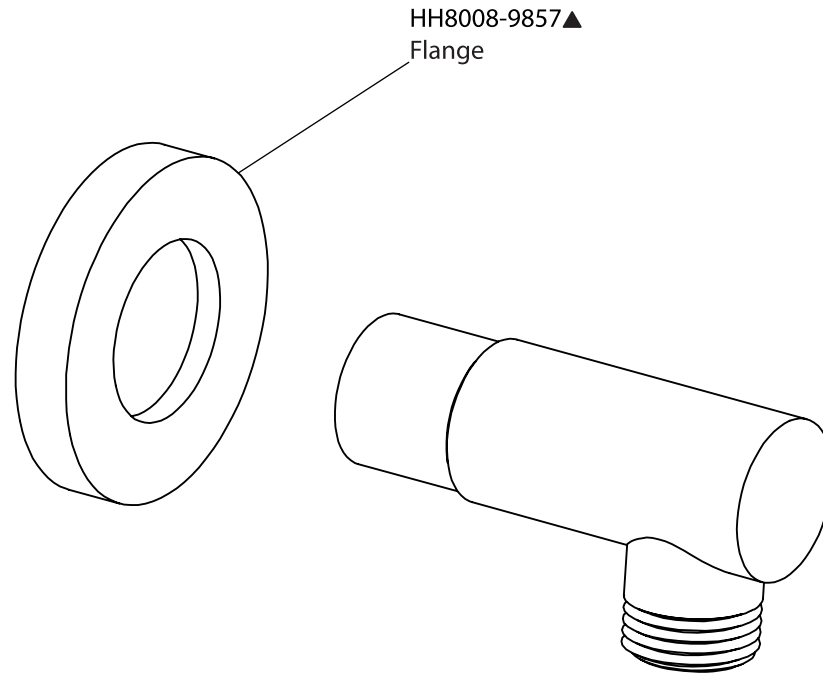

JVH.4201-1987
Supply Stop

15109
Diverter Cartridge - 2 Output - Non-Shared
15103
Diverter Cartridge - 2 Output - Shared

JVH.5030
Diverter Flange

JVH.0678
Threaded Rod

JVH.5007
Anti Scald
Stop Ring

JVH.4201-9853
Thermostatic
Cartridge w/
Stop Ring

 **FLUSSO**
LUXURY PLUMBING FIXTURES

JVH.4420F

Product Parts Breakdown

▲ Specify Finish

 **FLUSSO**
LUXURY PLUMBING FIXTURES

HH1004H

Ver 2.55

Product Parts Breakdown

 **FLUSSO**
LUXURY PLUMBING FIXTURES

ORO.601001A

Product Parts Breakdown

▲ Specify Finish

 **FLUSSO**
LUXURY PLUMBING FIXTURES

ORO.5502

Ver 2.53

Product Parts Breakdown