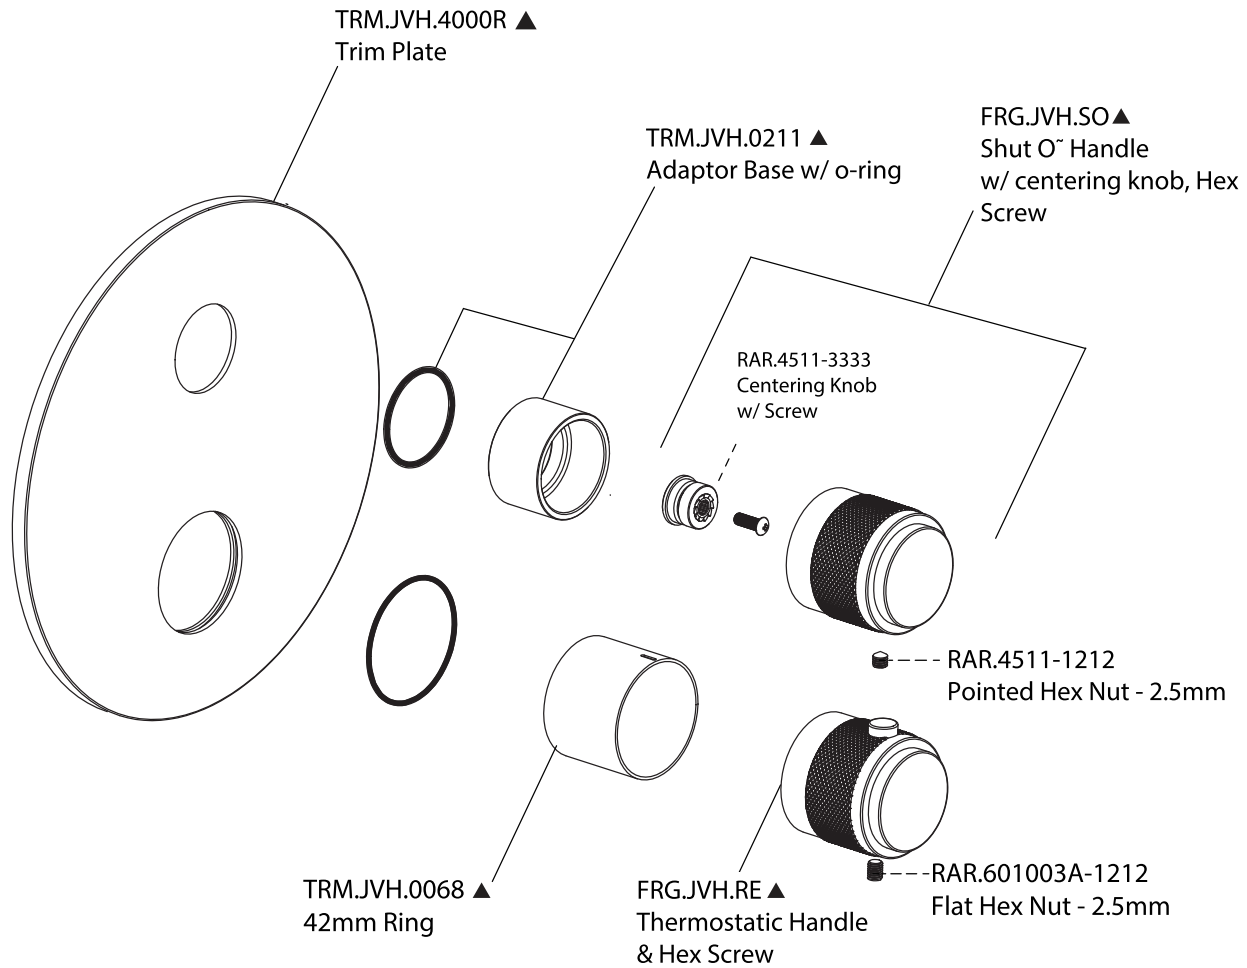

Product Parts Breakdown

 **FLUSSO**
LUXURY PLUMBING FIXTURES

FRG.7100

Product Parts Breakdown

▲ Specify Finish

 **FLUSSO**
LUXURY PLUMBING FIXTURES

HH1012SA

Ver 2.53

Product Parts Breakdown

▲ Specify Finish

 **FLUSSO**
LUXURY PLUMBING FIXTURES

HH1002A

Ver 2.53

Product Parts Breakdown

FRG.4000T

Product Parts Breakdown

JVH.4201-1987
Supply Stop

15109
Diverter Cartridge - 2 Output - Non-Shared
15103
Diverter Cartridge - 2 Output - Shared

JVH.5030
Diverter Flange

JVH.0678
Threaded Rod

JVH.5007
Anti Scald
Stop Ring

JVH.4201-9853
Thermostatic
Cartridge w/
Stop Ring