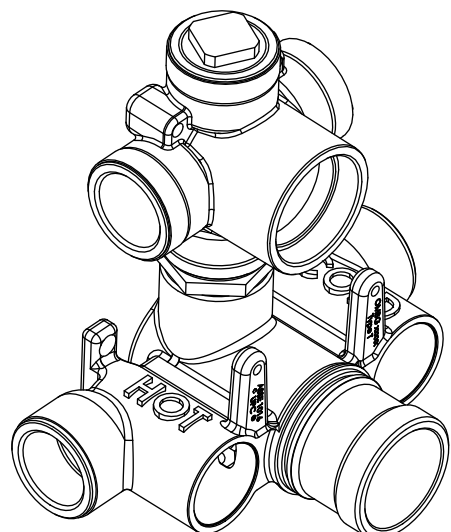

Product Parts Breakdown

 **FLUSSO**
LUXURY PLUMBING FIXTURES

FRG.7100

Product Parts Breakdown

▲ Specify Finish

 **FLUSSO**
LUXURY PLUMBING FIXTURES

HH1012SA

Ver 2.53

Product Parts Breakdown

▲ Specify Finish

 **FLUSSO**
LUXURY PLUMBING FIXTURES

HH1002A

Ver 2.53

Product Parts Breakdown

FRG.4000T

Product Parts Breakdown

JVH.4201-1987
Supply Stop

15109
Diverter Cartridge - 2 Output - Non-Shared
15103
Diverter Cartridge - 2 Output - Shared

JVH.5030
Diverter Flange

JVH.0678
Threaded Rod

JVH.5007
Anti Scald
Stop Ring

JVH.4201-9853
Thermostatic
Cartridge w/
Stop Ring