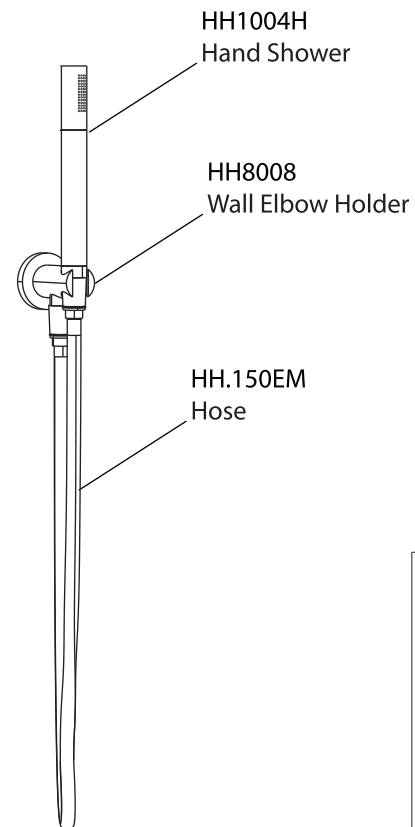

# Product Parts Breakdown

 **FLUSSO**  
LUXURY PLUMBING FIXTURES

FRG.7050

# Product Parts Breakdown

▲ Specify Finish

HH1002A  
Shower Head

 **FLUSSO**  
LUXURY PLUMBING FIXTURES

HH1002A

Ver 2.53

# Product Parts Breakdown

▲ Specify Finish

 **FLUSSO**  
LUXURY PLUMBING FIXTURES

HH1012SA

Ver 2.53

# Product Parts Breakdown

JVH.4201-1987  
Supply Stop

15109  
Diverter Cartridge - 2 Output - Non-Shared  
15103  
Diverter Cartridge - 2 Output - Shared

JVH.5030  
Diverter Flange

JVH.0678  
Threaded Rod