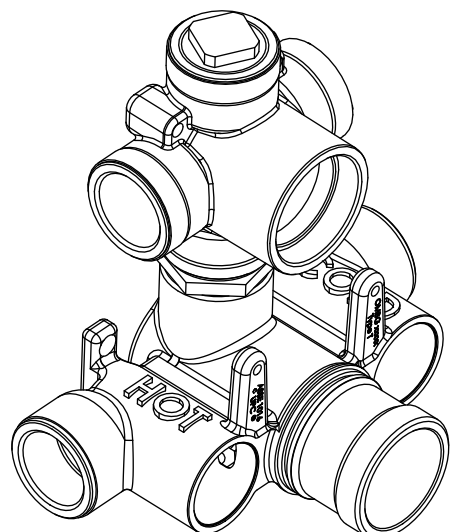

# Product Parts Breakdown

▲ Specify Finish

HH1002A  
Shower Head

 **FLUSSO**  
LUXURY PLUMBING FIXTURES

HH1002A

Ver 2.53

# Product Parts Breakdown

▲ Specify Finish

 **FLUSSO**  
LUXURY PLUMBING FIXTURES

HH1012SA

Ver 2.53

# Product Parts Breakdown

**FLUSSO**  
LUXURY PLUMBING FIXTURES

FRG.4000T

# Product Parts Breakdown

JVH.4201-1987  
Supply Stop

15109  
Diverter Cartridge - 2 Output - Non-Shared  
15103  
Diverter Cartridge - 2 Output - Shared

JVH.5030  
Diverter Flange

JVH.0678  
Threaded Rod