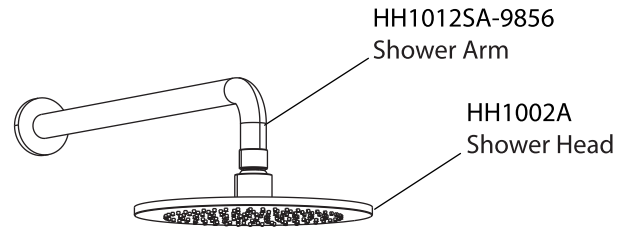

# Product Parts Breakdown

 **FLUSSO**  
LUXURY PLUMBING FIXTURES

FRG.7050

# Product Parts Breakdown

▲ Specify Finish

HH1002A  
Shower Head

 **FLUSSO**  
LUXURY PLUMBING FIXTURES

HH1002A

Ver 2.53

# Product Parts Breakdown

▲ Specify Finish

 **FLUSSO**  
LUXURY PLUMBING FIXTURES

HH1012SA

Ver 2.53