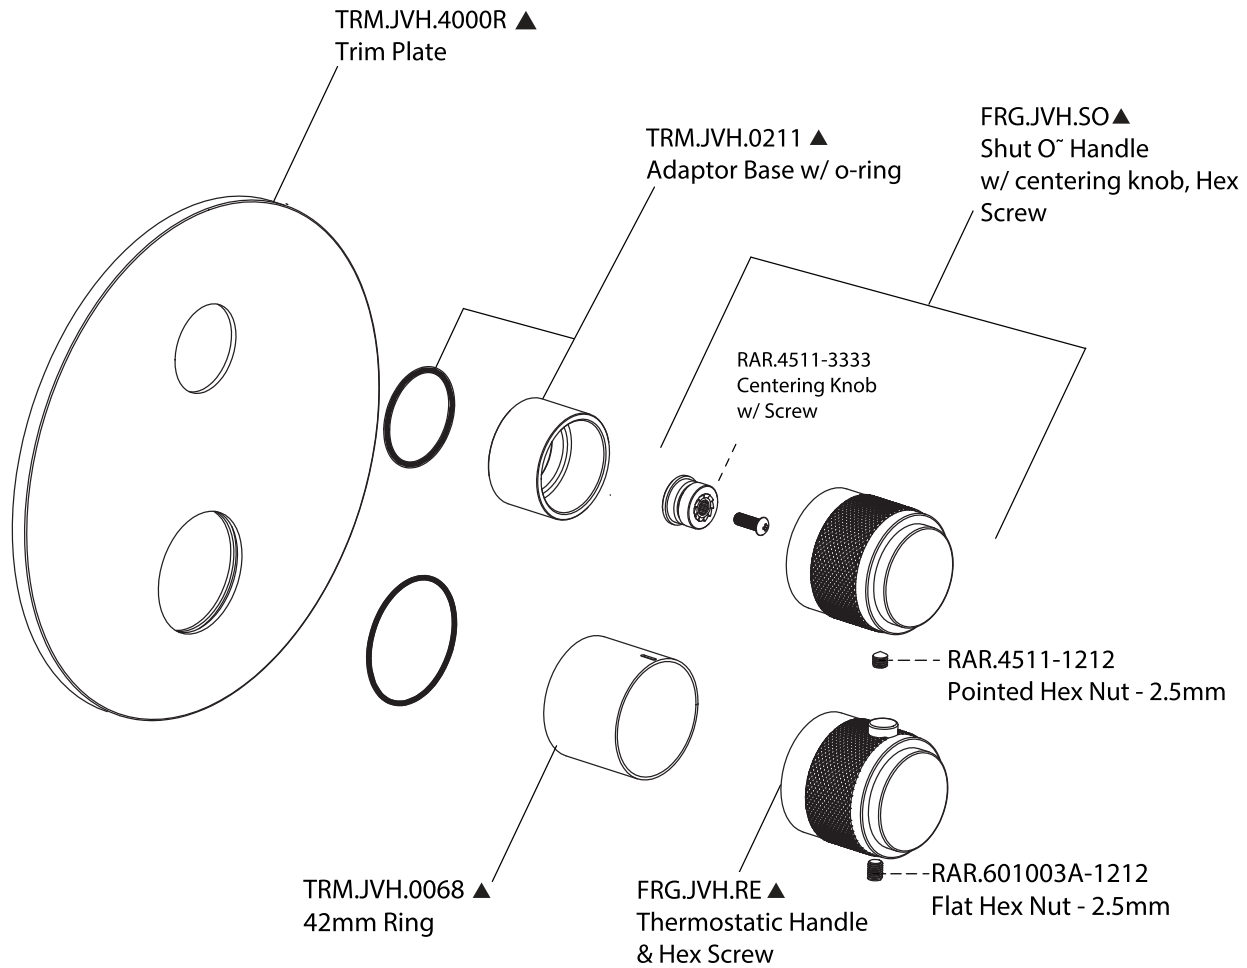

# Product Parts Breakdown

▲ Specify Finish

HH1002A  
Shower Head

 **FLUSSO**  
LUXURY PLUMBING FIXTURES

HH1002A

Ver 2.53

# Product Parts Breakdown

▲ Specify Finish

 **FLUSSO**  
LUXURY PLUMBING FIXTURES

HH1012SA

Ver 2.53

# Product Parts Breakdown

**FLUSSO**  
LUXURY PLUMBING FIXTURES

FRG.4000T

# Product Parts Breakdown

JVH.4201-1987  
Supply Stop

15109  
Diverter Cartridge - 2 Output - Non-Shared  
15103  
Diverter Cartridge - 2 Output - Shared

JVH.5030  
Diverter Flange

JVH.0678  
Threaded Rod