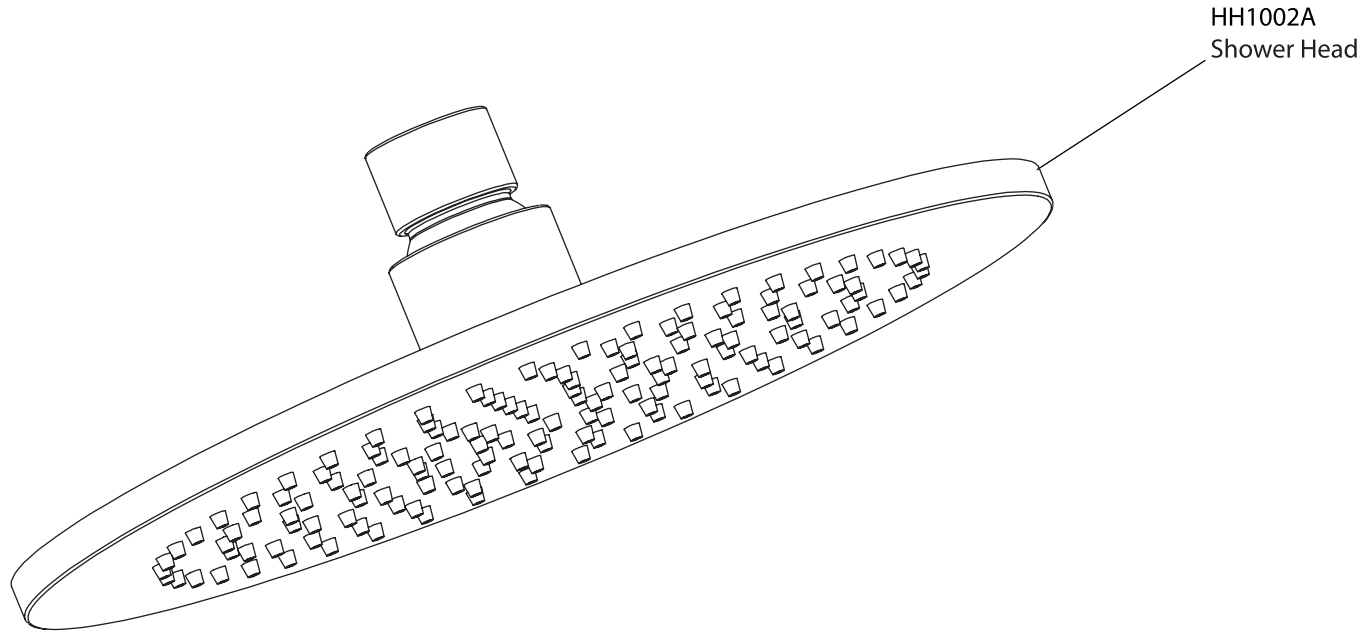

# Product Parts Breakdown

 **FLUSSO**  
LUXURY PLUMBING FIXTURES

FRG.7050

# Product Parts Breakdown

▲ Specify Finish

HH1002A  
Shower Head

 **FLUSSO**  
LUXURY PLUMBING FIXTURES

HH1002A

Ver 2.53

# Product Parts Breakdown

▲ Specify Finish

 **FLUSSO**  
LUXURY PLUMBING FIXTURES

HH1012SA

Ver 2.53

# Product Parts Breakdown

**FLUSSO**  
LUXURY PLUMBING FIXTURES

FRG.4000T