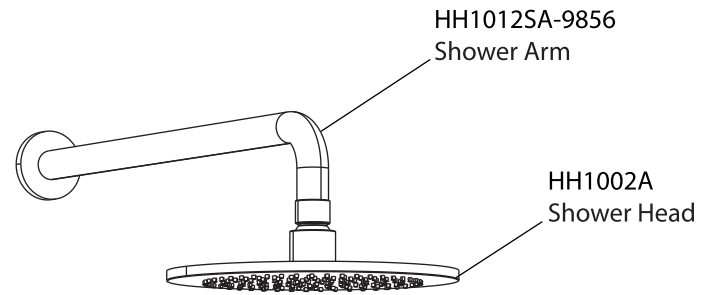

Product Parts Breakdown

▲ Specify Finish

FLUSSO
LUXURY PLUMBING FIXTURES

FRG.7000

Product Parts Breakdown

▲ Specify Finish

 **FLUSSO**
LUXURY PLUMBING FIXTURES

HH1002A

Ver 2.53

Product Parts Breakdown

▲ Specify Finish

 **FLUSSO**
LUXURY PLUMBING FIXTURES

HH1012SA

Ver 2.53

Product Parts Breakdown

FLUSSO
LUXURY PLUMBING FIXTURES