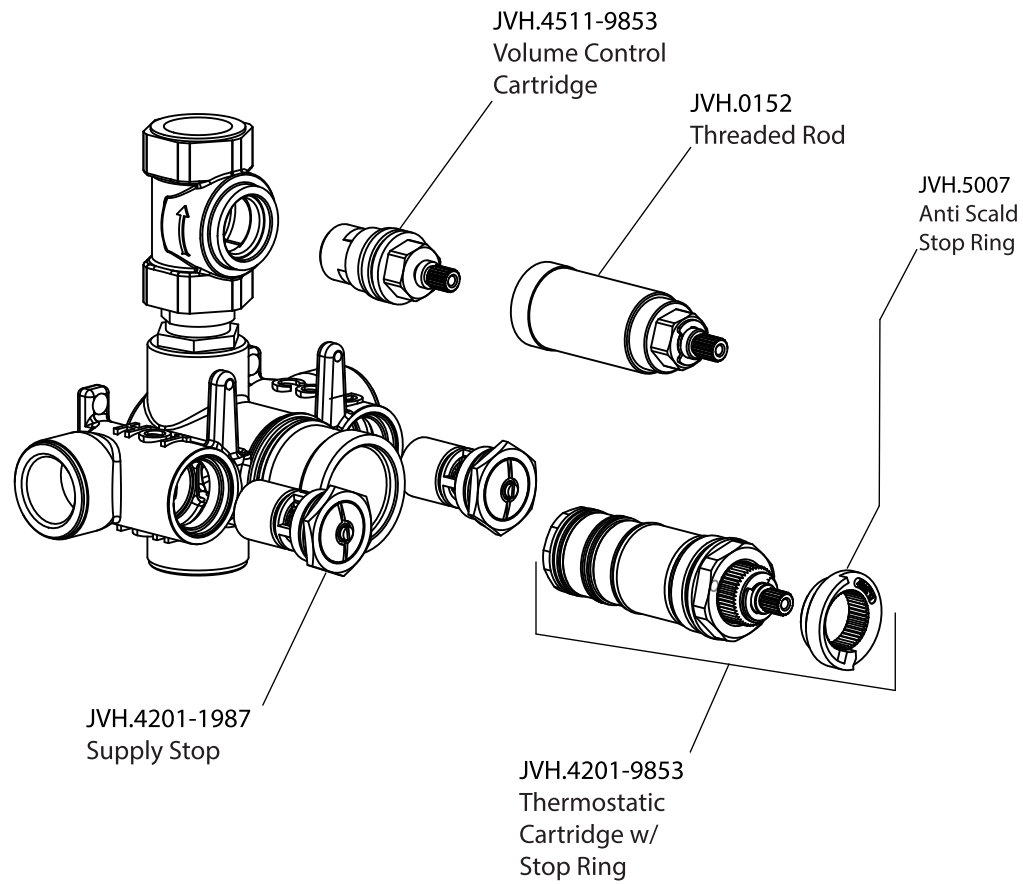

Product Parts Breakdown

▲ Specify Finish

FLUSSO
LUXURY PLUMBING FIXTURES

FRG.7000

Product Parts Breakdown

▲ Specify Finish

 **FLUSSO**
LUXURY PLUMBING FIXTURES

HH1002A

Ver 2.53

Product Parts Breakdown

▲ Specify Finish

 **FLUSSO**
LUXURY PLUMBING FIXTURES

HH1012SA

Ver 2.53

Product Parts Breakdown

FLUSSO
LUXURY PLUMBING FIXTURES

FRG.4000T

Product Parts Breakdown

 **FLUSSO**
LUXURY PLUMBING FIXTURES

JVH.4101

Ver 2.53