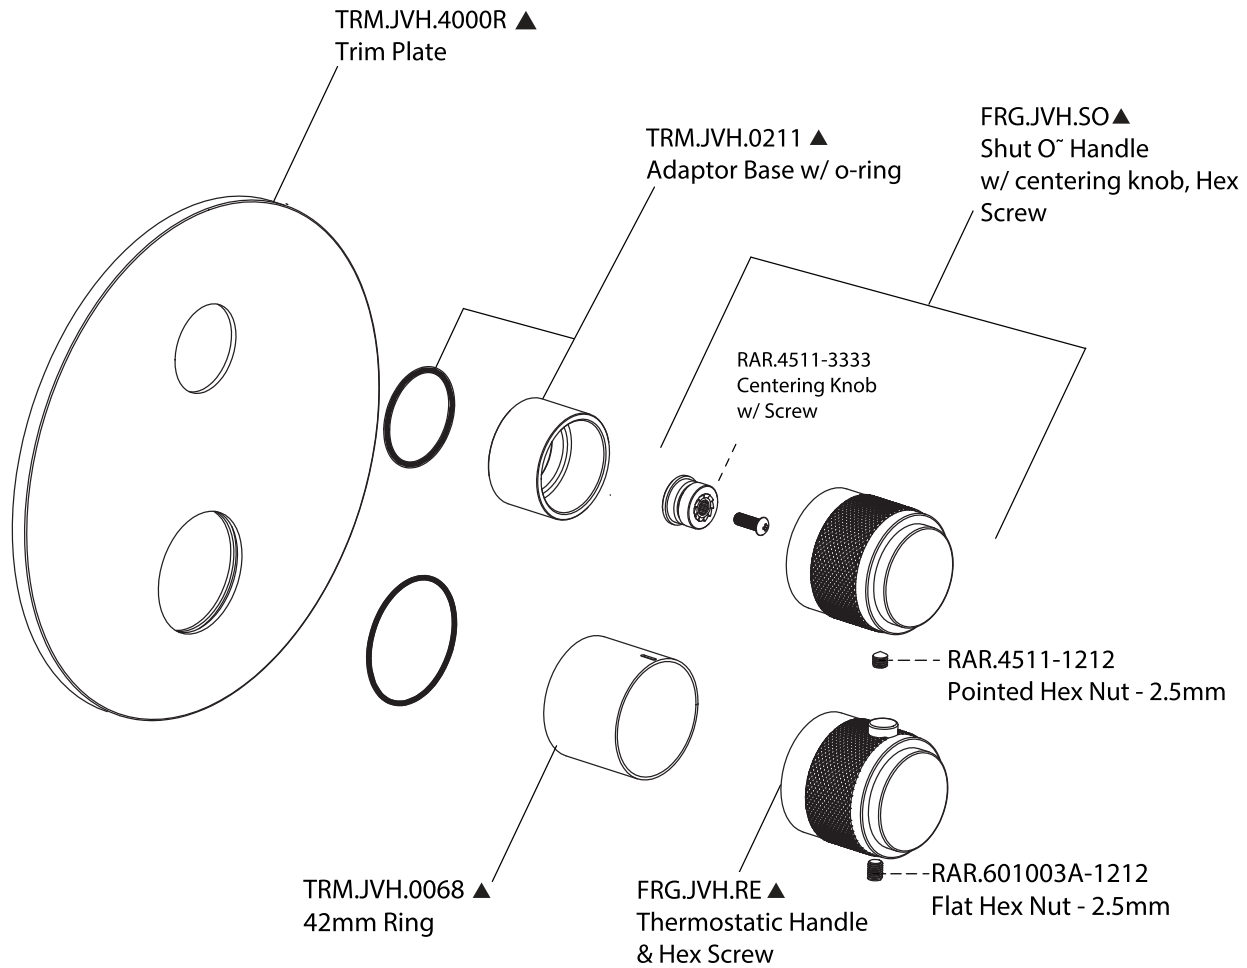

Product Parts Breakdown

▲ Specify Finish

FLUSSO
LUXURY PLUMBING FIXTURES

FRG.7000

Product Parts Breakdown

▲ Specify Finish

 **FLUSSO**
LUXURY PLUMBING FIXTURES

HH1002A

Ver 2.53

Product Parts Breakdown

▲ Specify Finish

 **FLUSSO**
LUXURY PLUMBING FIXTURES

HH1012SA

Ver 2.53

Product Parts Breakdown

FLUSSO
LUXURY PLUMBING FIXTURES

FRG.4000T

Product Parts Breakdown

 **FLUSSO**
LUXURY PLUMBING FIXTURES

JVH.4101

Ver 2.53