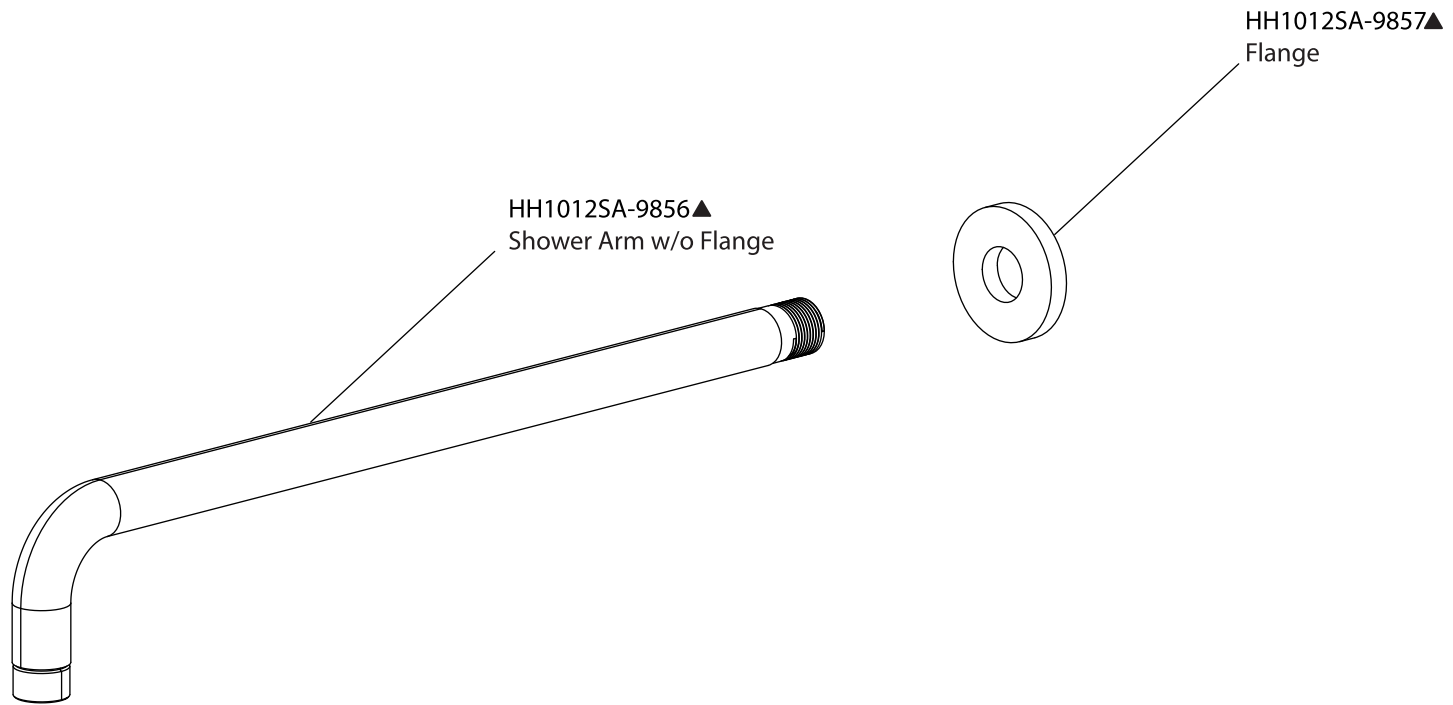

Product Parts Breakdown

▲ Specify Finish

FLUSSO
LUXURY PLUMBING FIXTURES

FRG.7000

Product Parts Breakdown

▲ Specify Finish

 **FLUSSO**
LUXURY PLUMBING FIXTURES

HH1002A

Ver 2.53

Product Parts Breakdown

▲ Specify Finish

 **FLUSSO**
LUXURY PLUMBING FIXTURES

HH1012SA

Ver 2.53

Product Parts Breakdown

FLUSSO
LUXURY PLUMBING FIXTURES

FRG.4000T

Product Parts Breakdown

 **FLUSSO**
LUXURY PLUMBING FIXTURES

JVH.4101

Ver 2.53