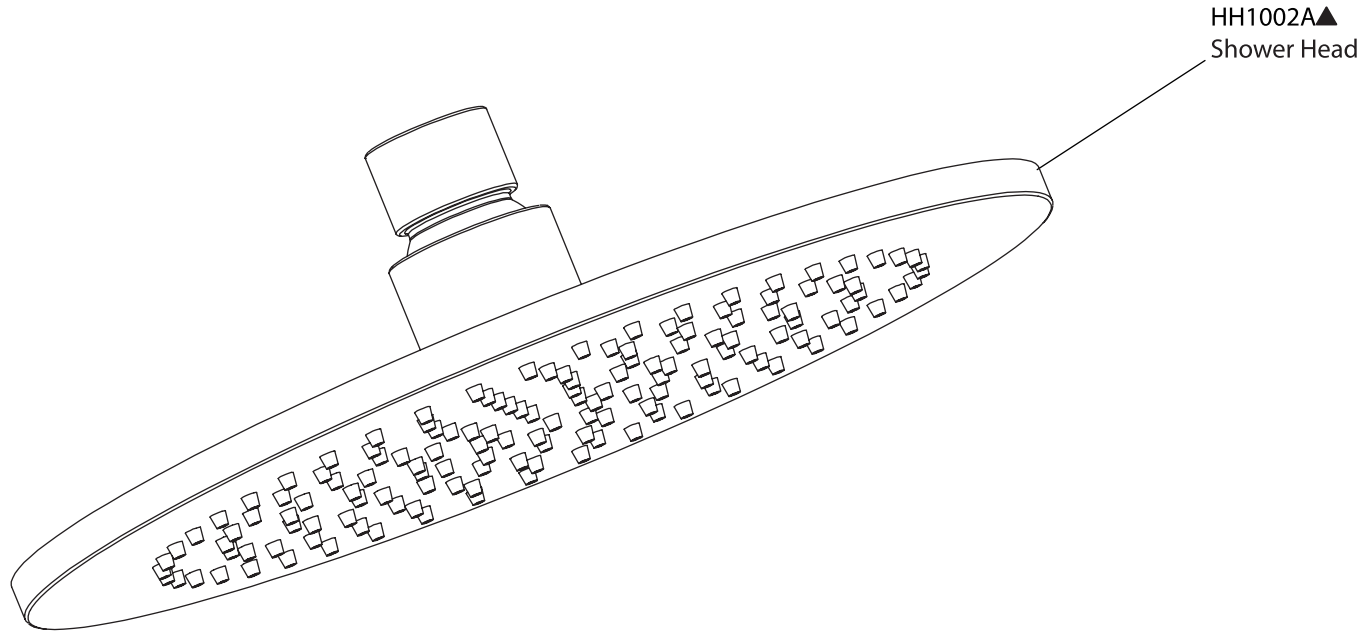

Product Parts Breakdown

▲ Specify Finish

FLUSSO
LUXURY PLUMBING FIXTURES

FRG.7000

Product Parts Breakdown

▲ Specify Finish

 **FLUSSO**
LUXURY PLUMBING FIXTURES

HH1002A

Ver 2.53

Product Parts Breakdown

▲ Specify Finish

 **FLUSSO**
LUXURY PLUMBING FIXTURES

HH1012SA

Ver 2.53

Product Parts Breakdown

FLUSSO
LUXURY PLUMBING FIXTURES

FRG.4000T

Product Parts Breakdown

 **FLUSSO**
LUXURY PLUMBING FIXTURES

JVH.4101

Ver 2.53