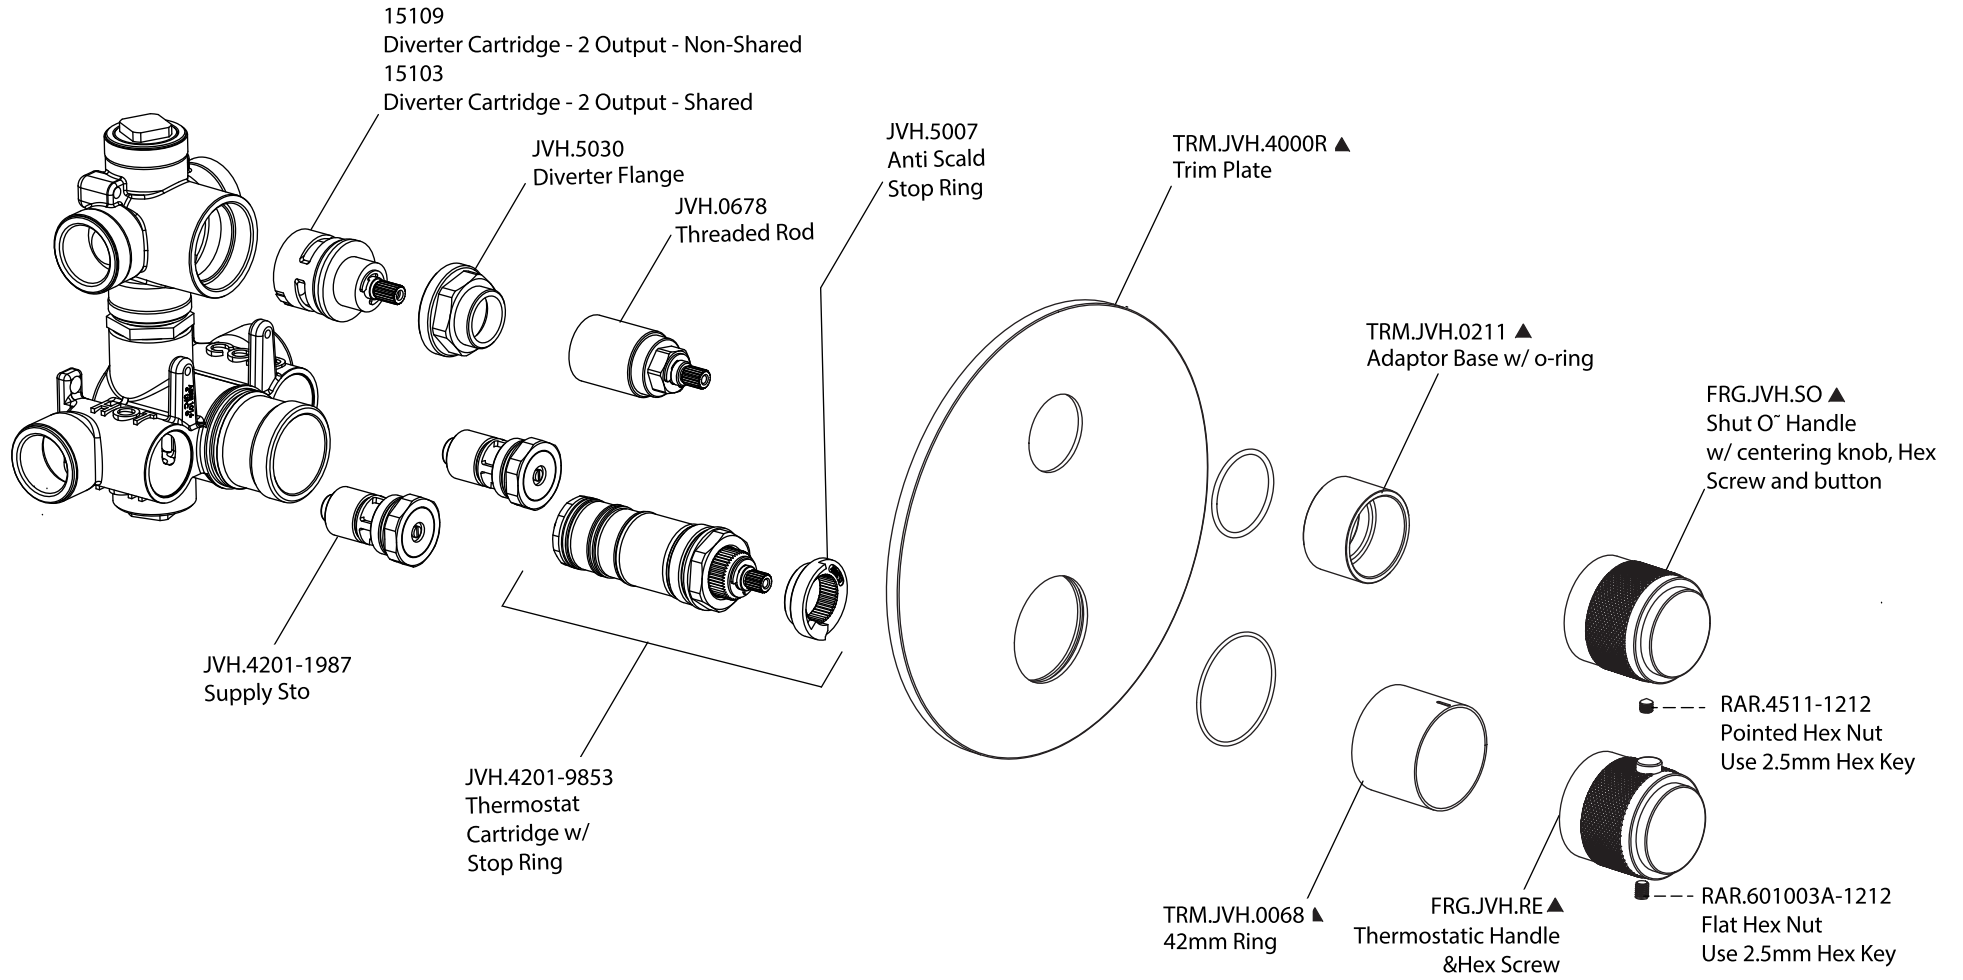

Product Parts Breakdown

Using JVH.4420F Valve

FLUSSO
LUXURY PLUMBING FIXTURES

FRG.4420

Product Parts Breakdown Using JVH.4420 Valve

FLUSSO
LUXURY PLUMBING FIXTURES

FRG.4420