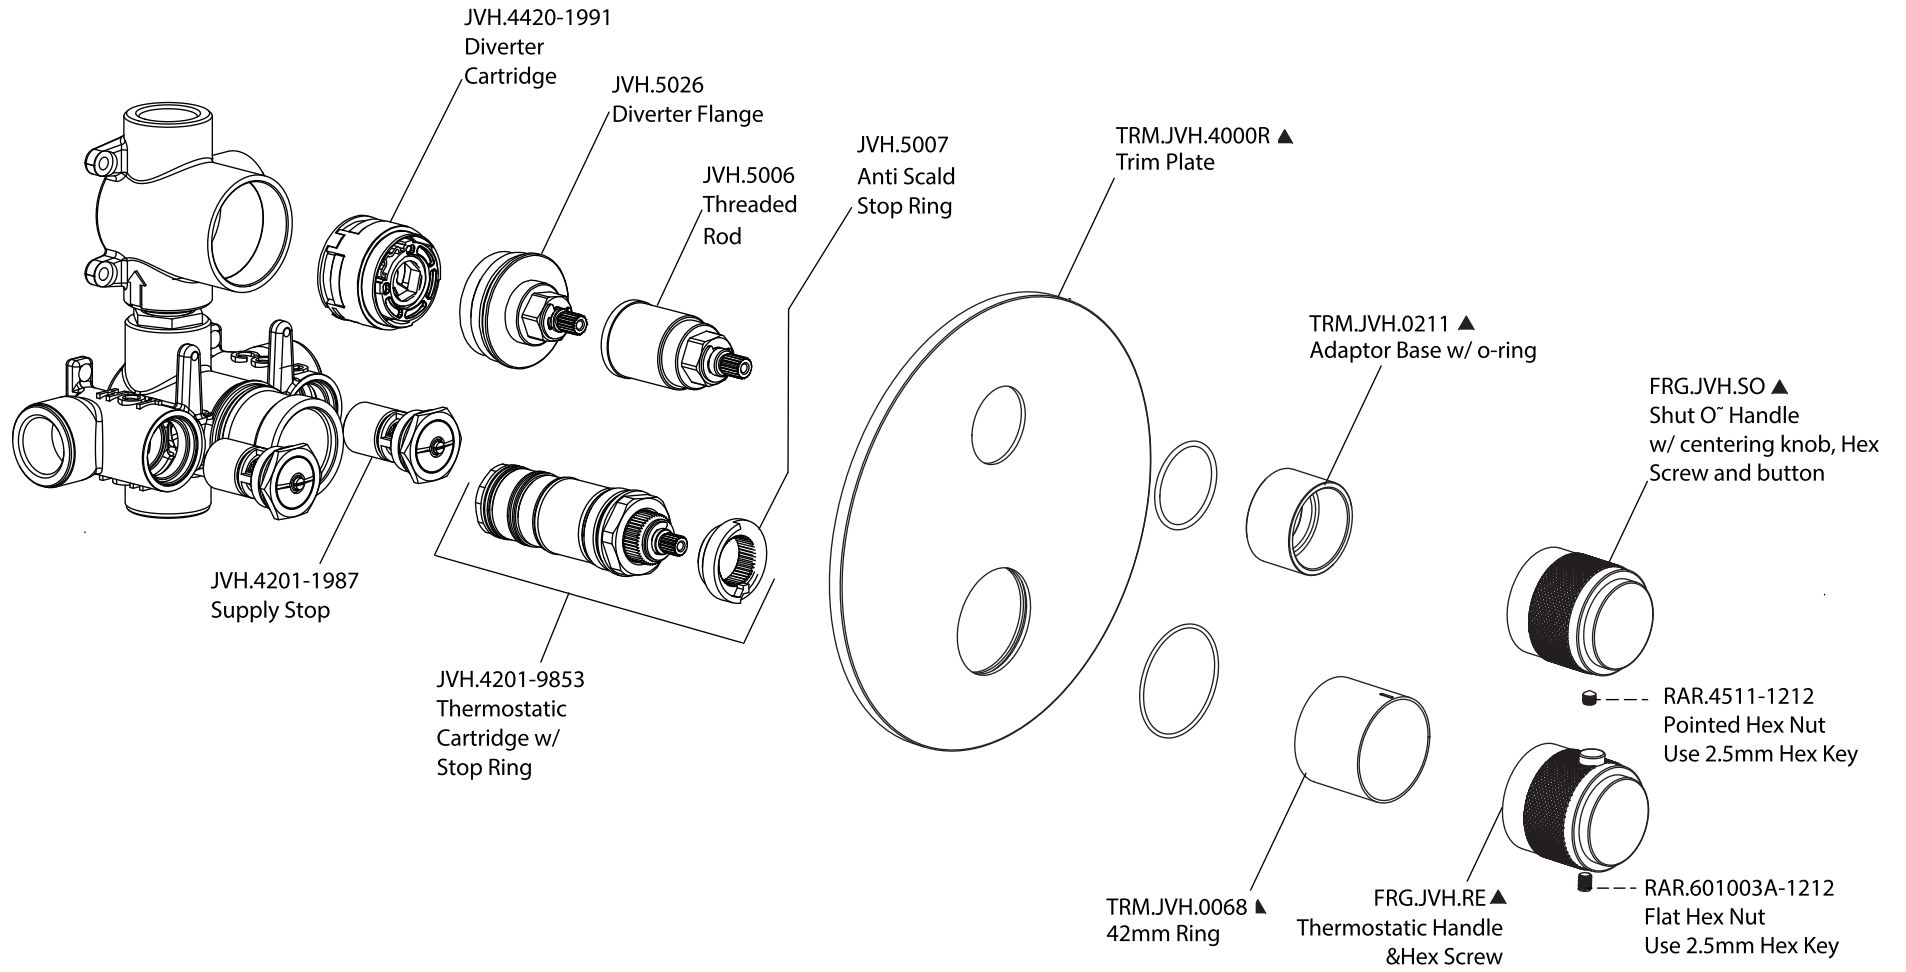

Product Parts Breakdown

Using JVH.4420F Valve

FLUSSO
LUXURY PLUMBING FIXTURES

FRG.4420

Product Parts Breakdown Using JVH.4420 Valve

FLUSSO
LUXURY PLUMBING FIXTURES

FRG.4420