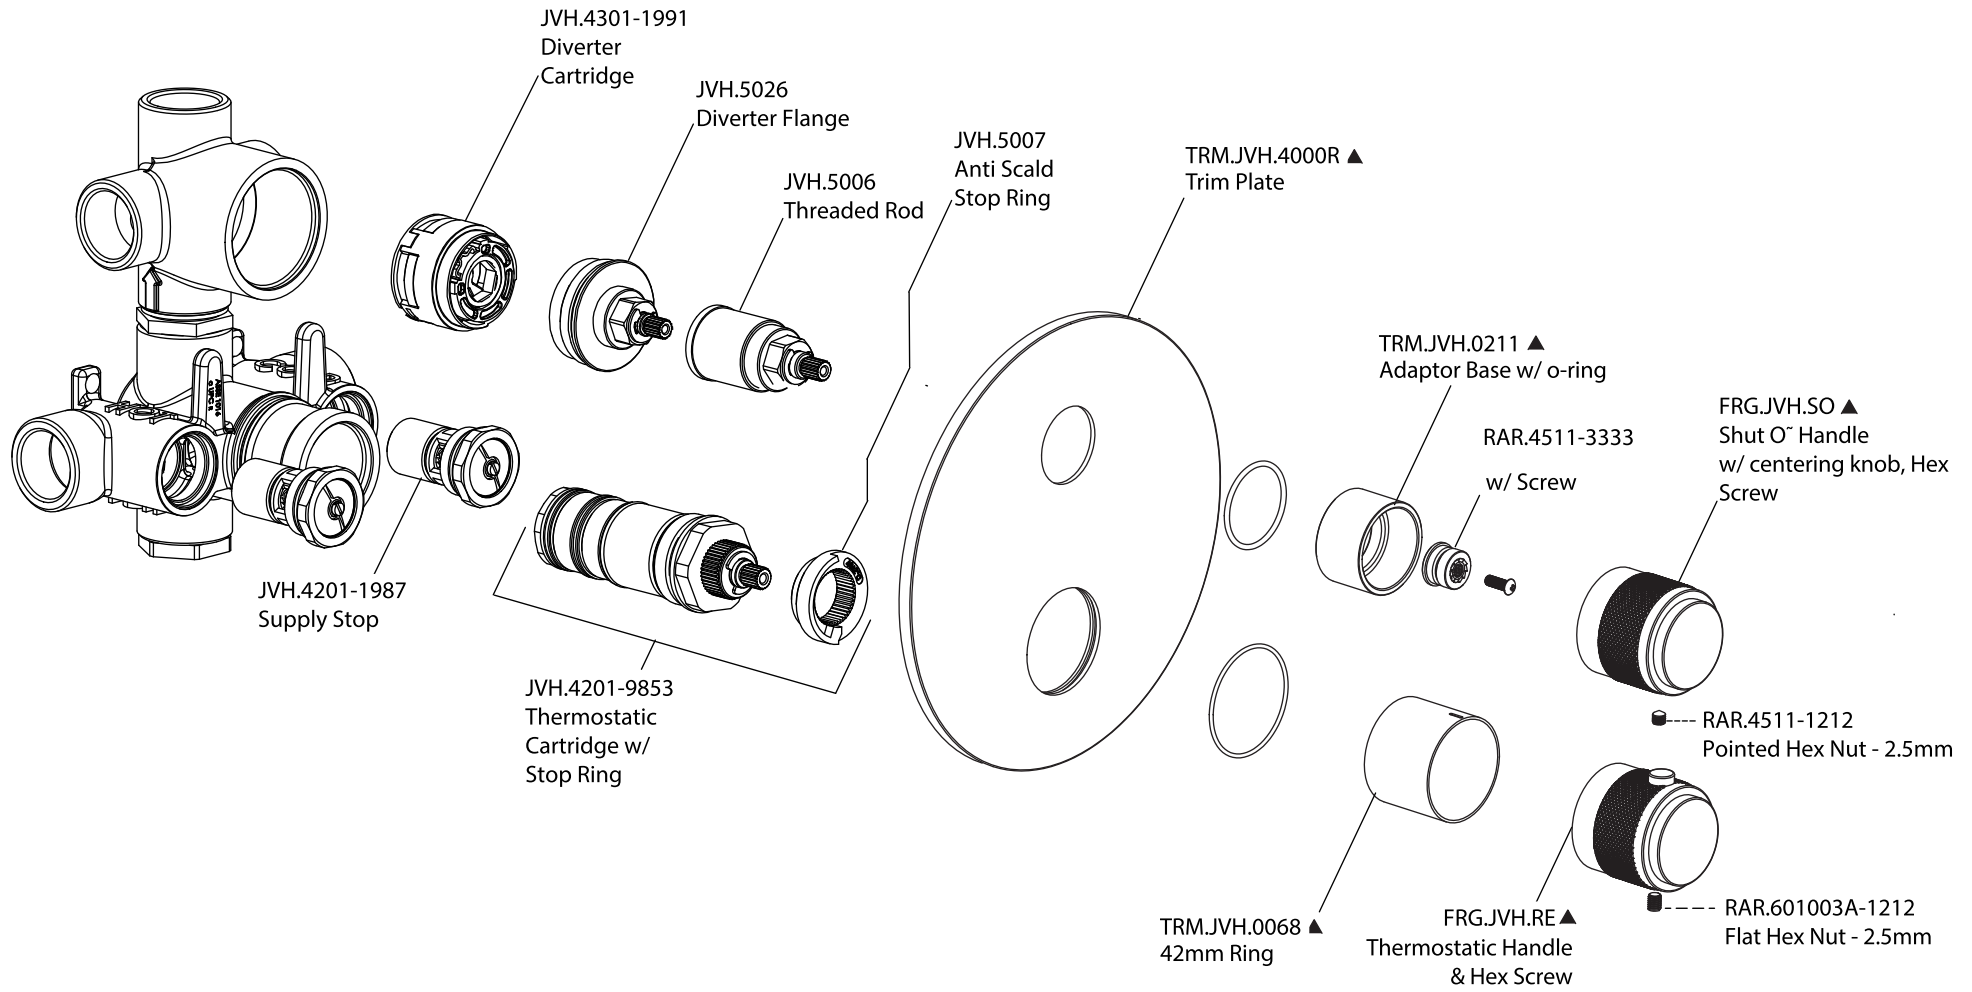

Product Parts Breakdown Using JVH.4301F Valve

FRG.4301

Product Parts Breakdown Using JVH.4301 Valve

FLUSSO
LUXURY PLUMBING FIXTURES

FRG.4301