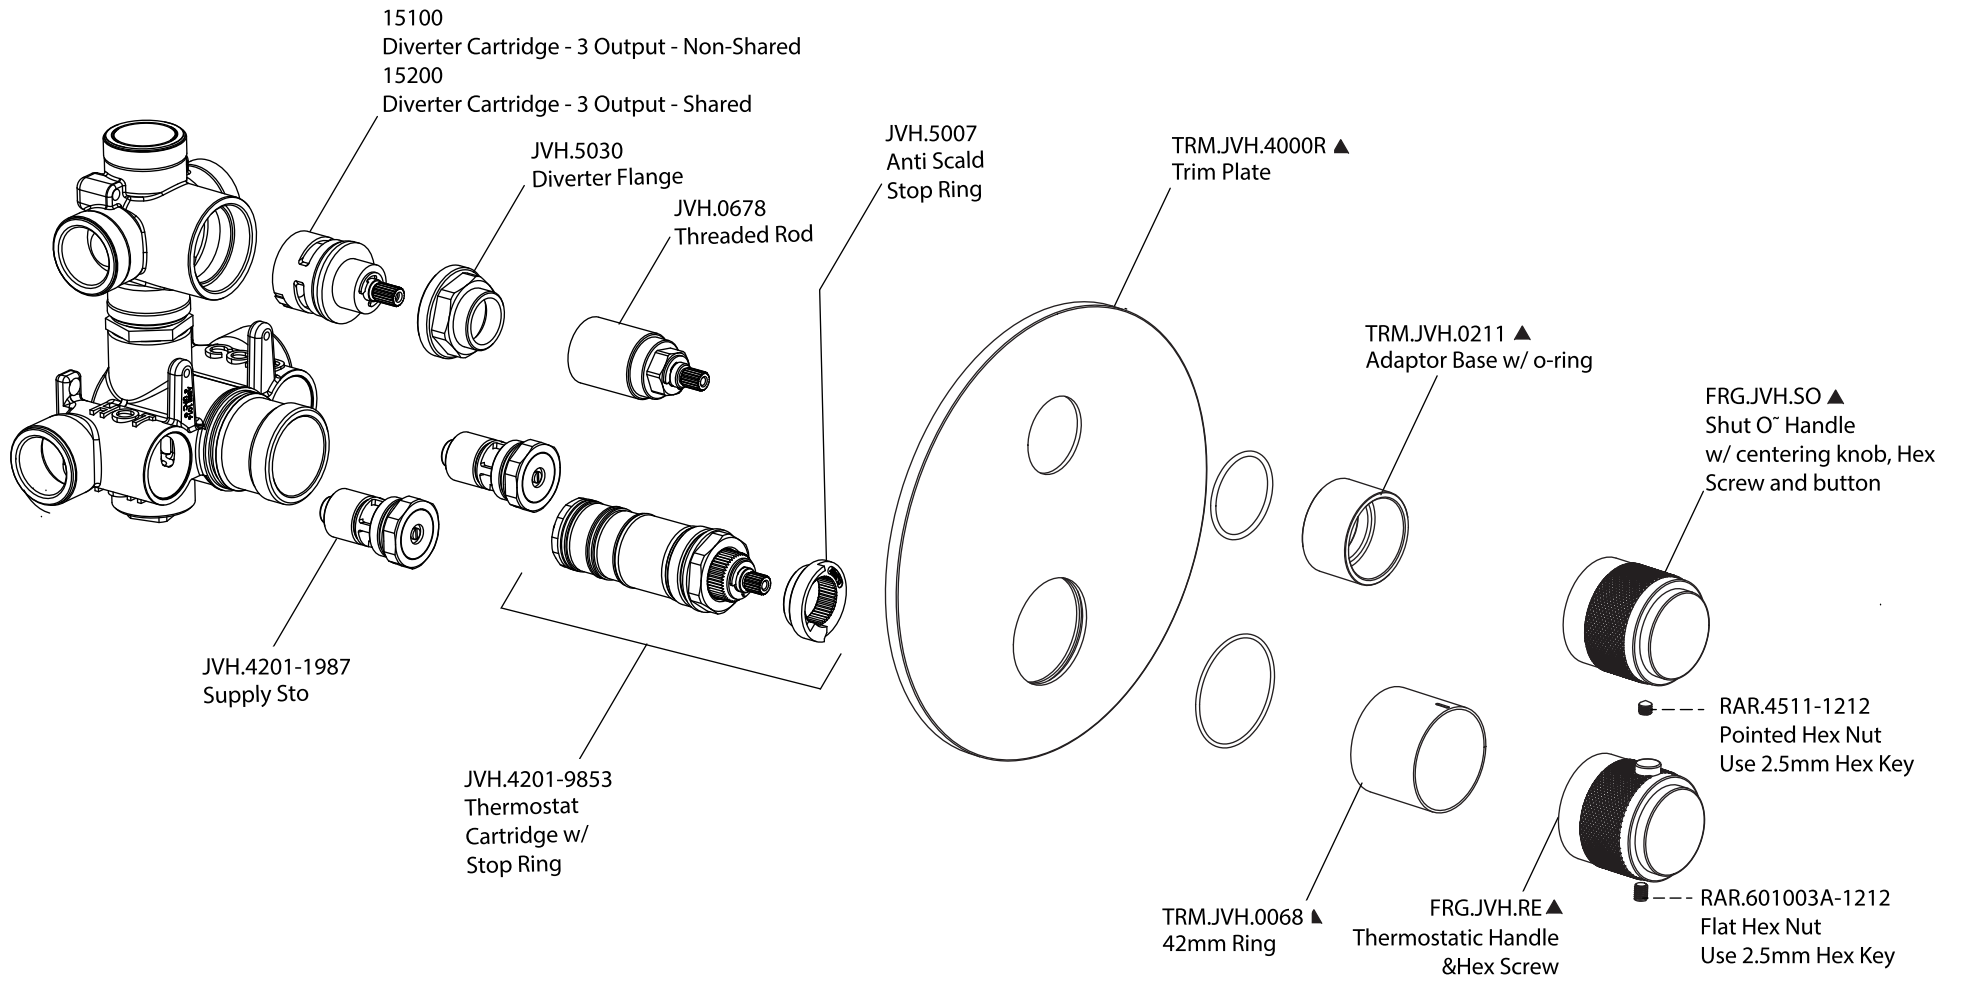

Product Parts Breakdown Using JVH.4301F Valve

FRG.4301

Product Parts Breakdown Using JVH.4301 Valve

FLUSSO
LUXURY PLUMBING FIXTURES

FRG.4301