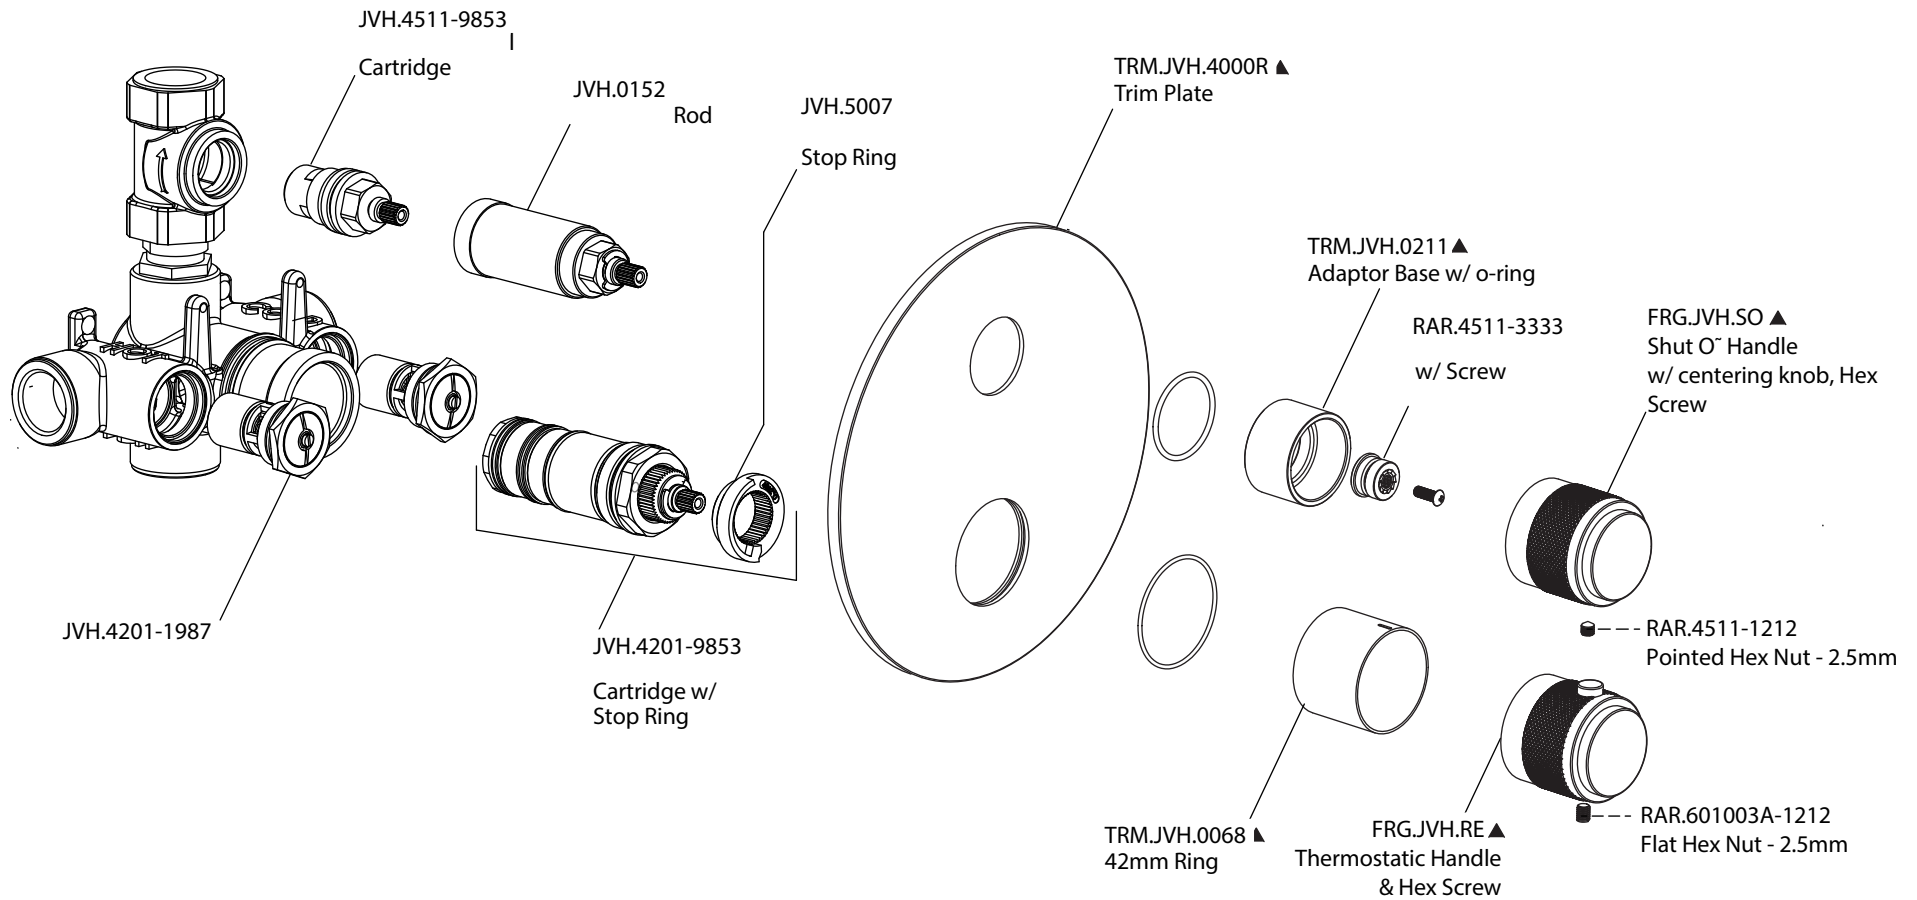

Product Parts Breakdown

FLUSSO
LUXURY PLUMBING FIXTURES

FRG.4101