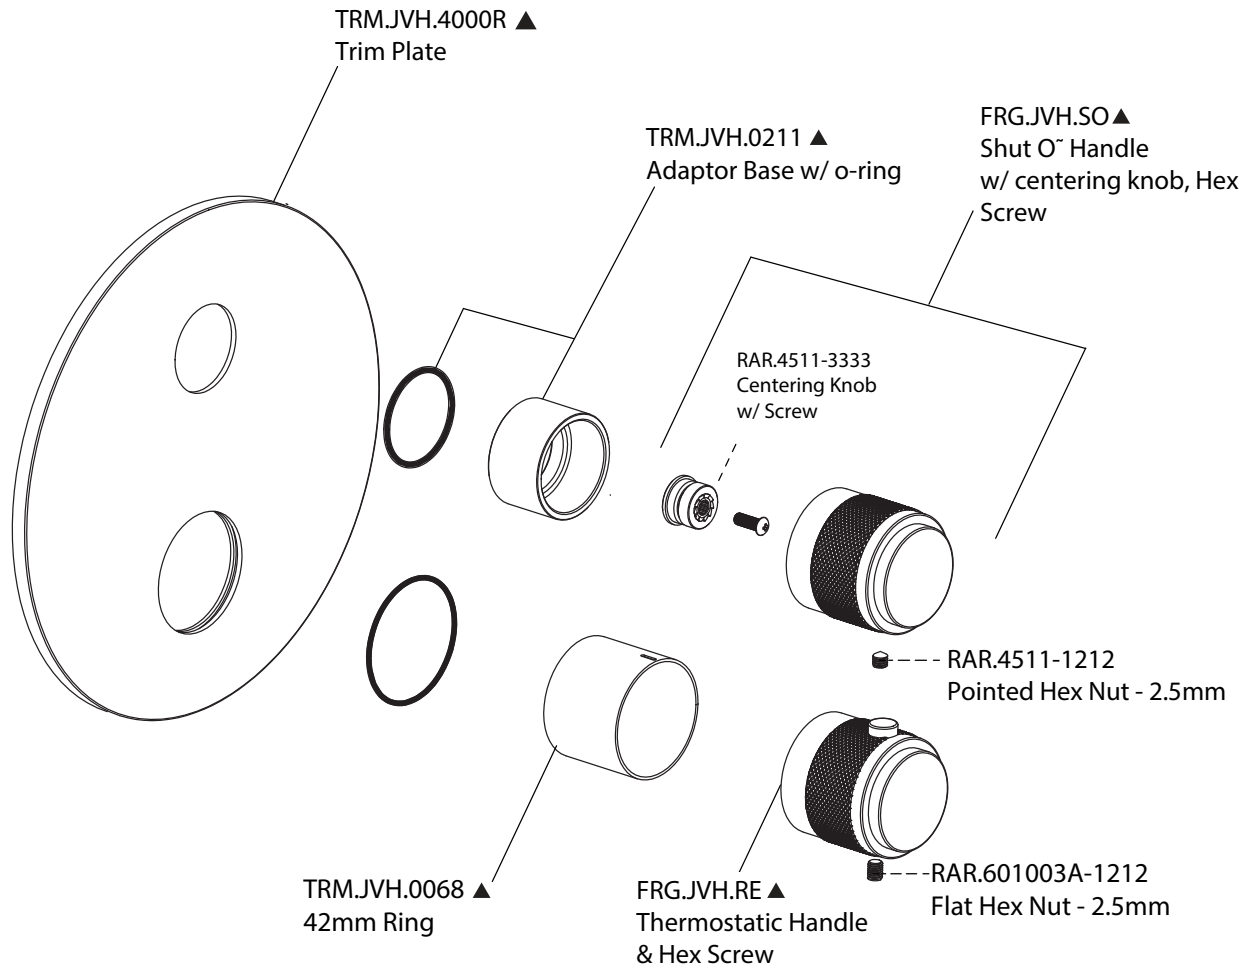

# Product Parts Breakdown

 **FLUSSO**  
LUXURY PLUMBING FIXTURES

FRG.4000T