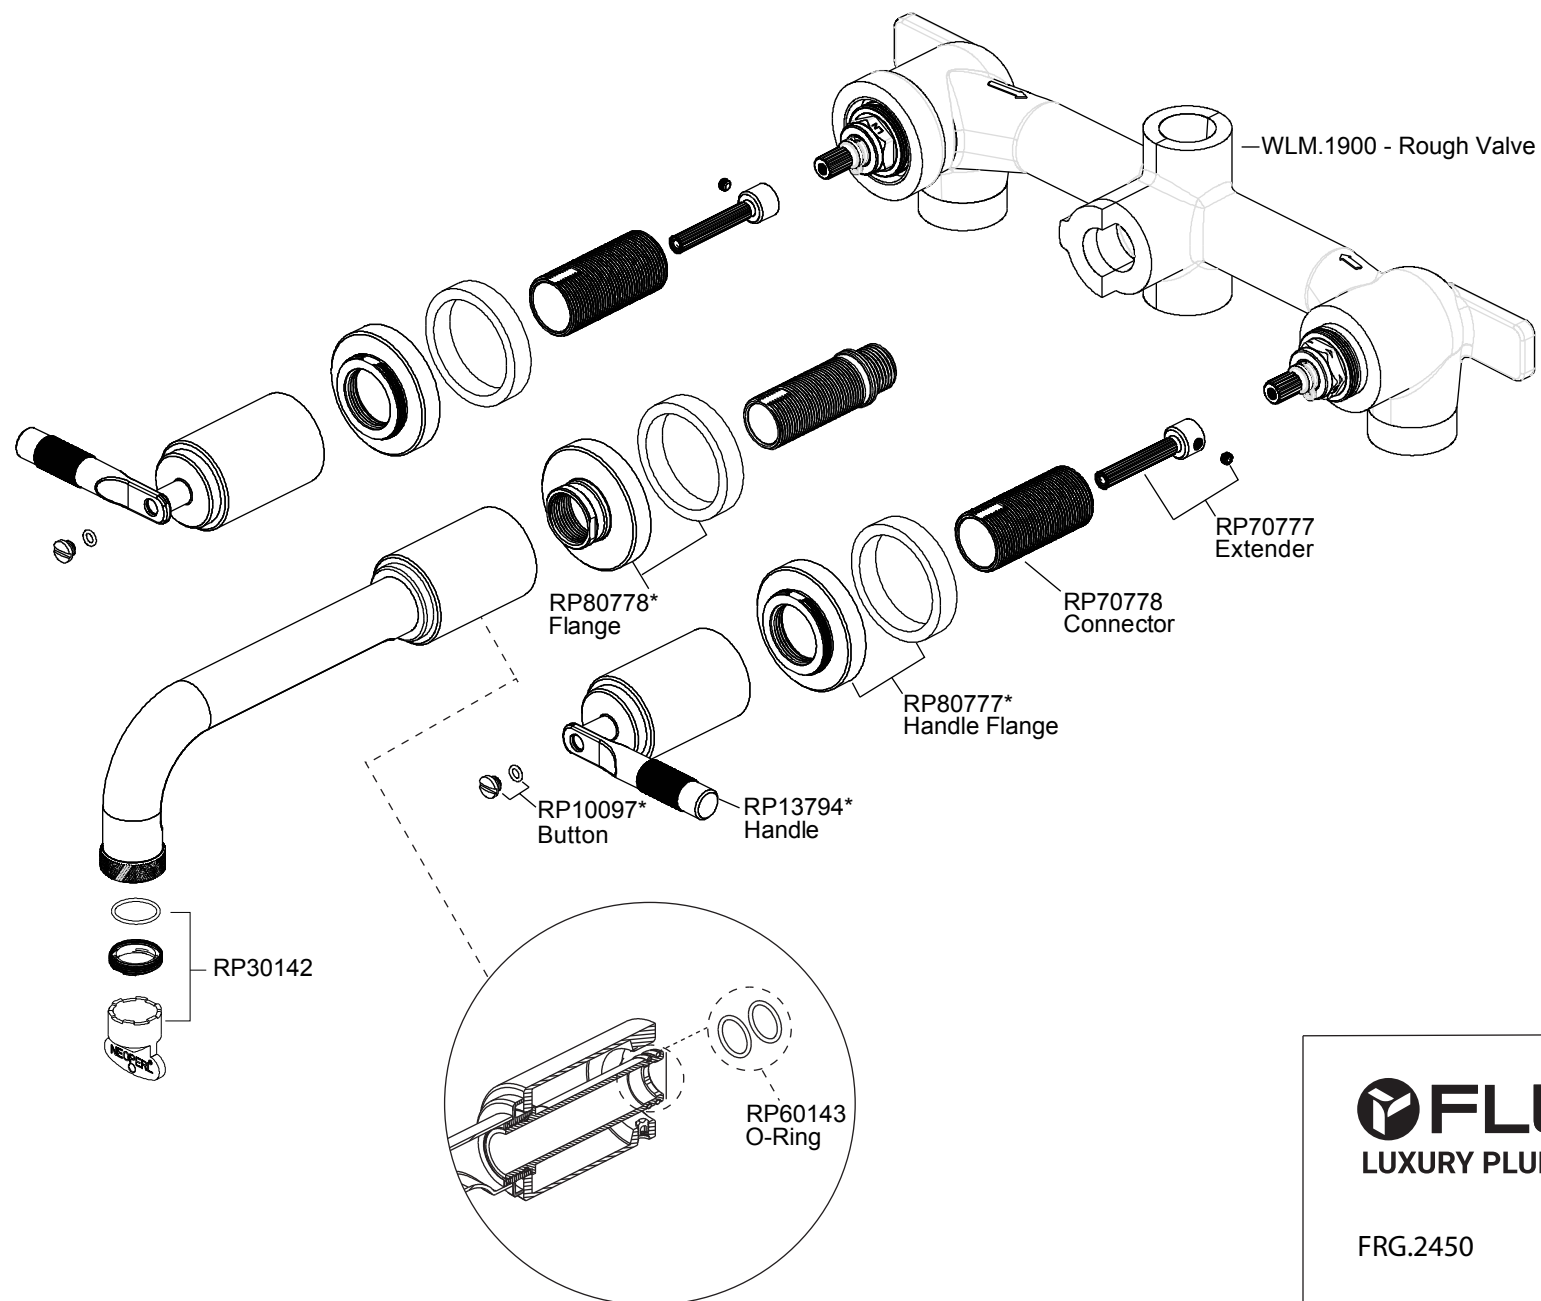

# Product Parts Breakdown

**FLUSSO**  
LUXURY PLUMBING FIXTURES

FRG.2450

Ver 2.54