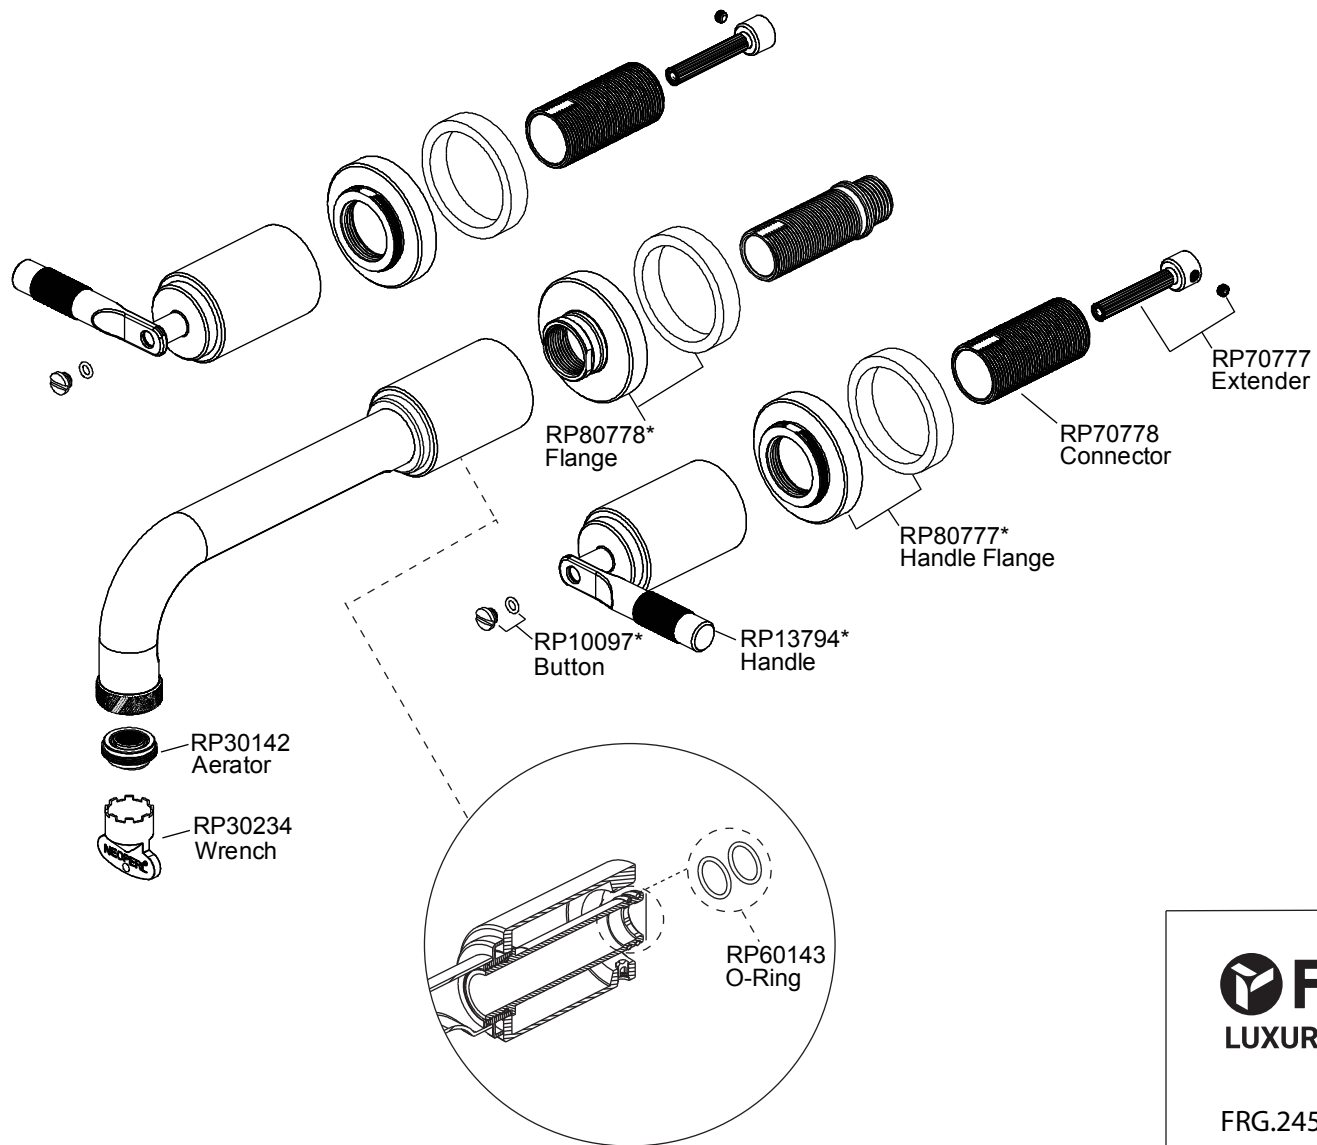

Product Parts Breakdown

FLUSSO
LUXURY PLUMBING FIXTURES

FRG.2450T

Ver 2.53