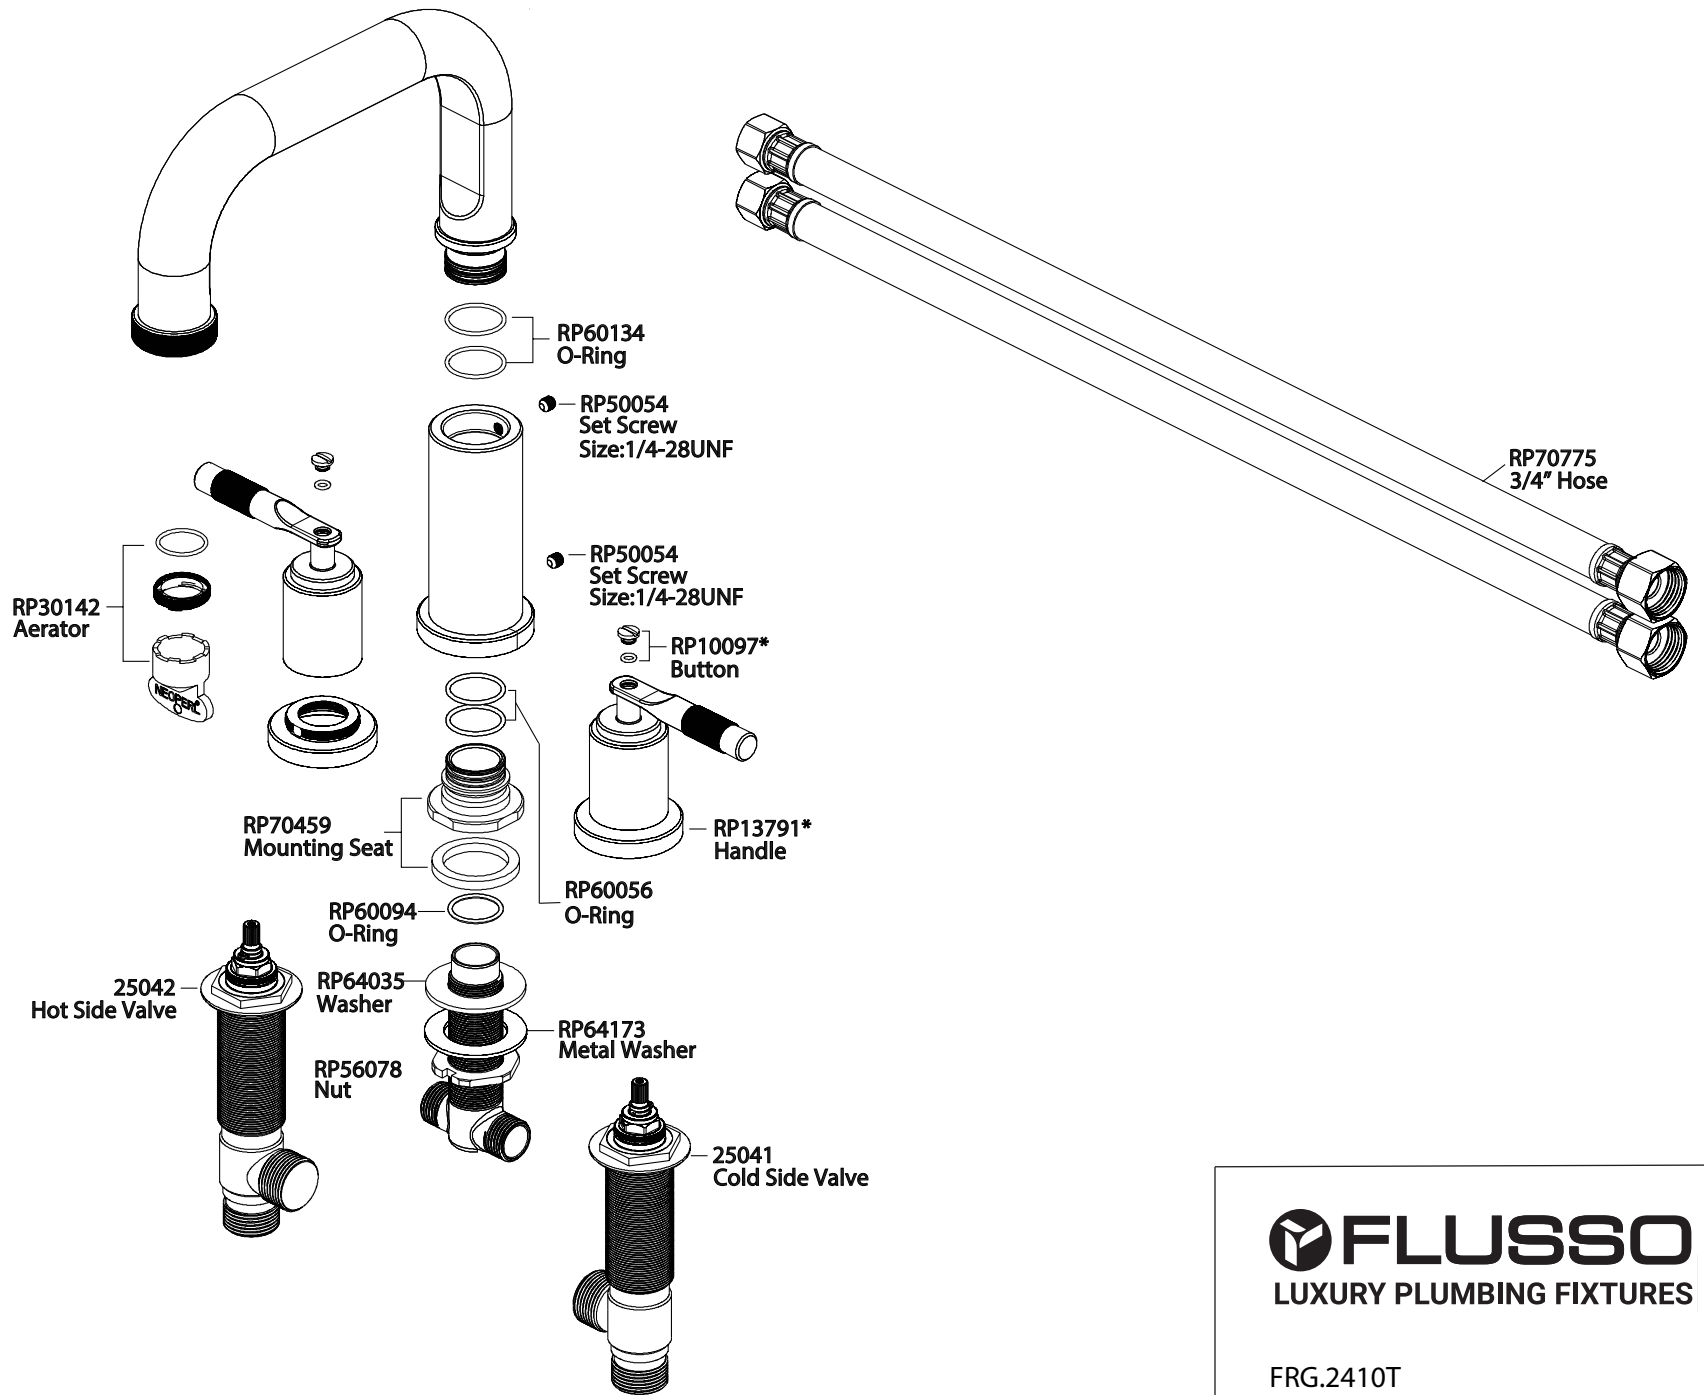

Product Parts Breakdown

FLUSSO
LUXURY PLUMBING FIXTURES

FRG.2410T

Ver 2.53