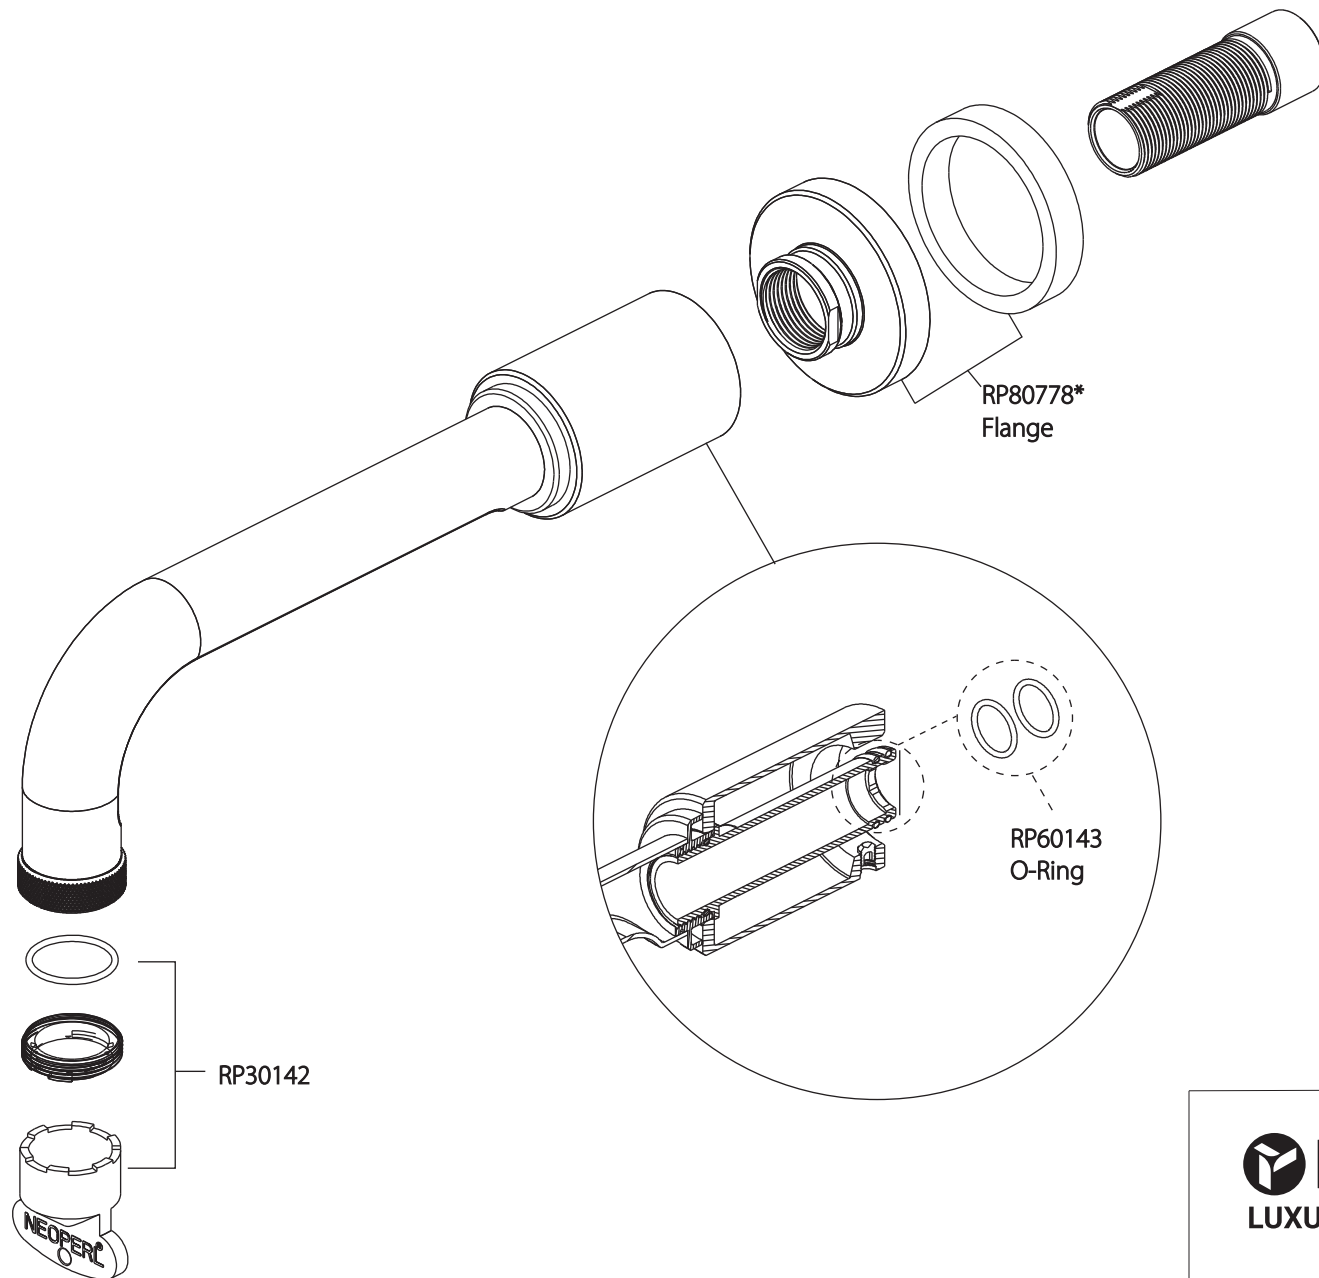

Product Parts Breakdown

 **FLUSSO**
LUXURY PLUMBING FIXTURES

FRG.2300

Ver. 2.55