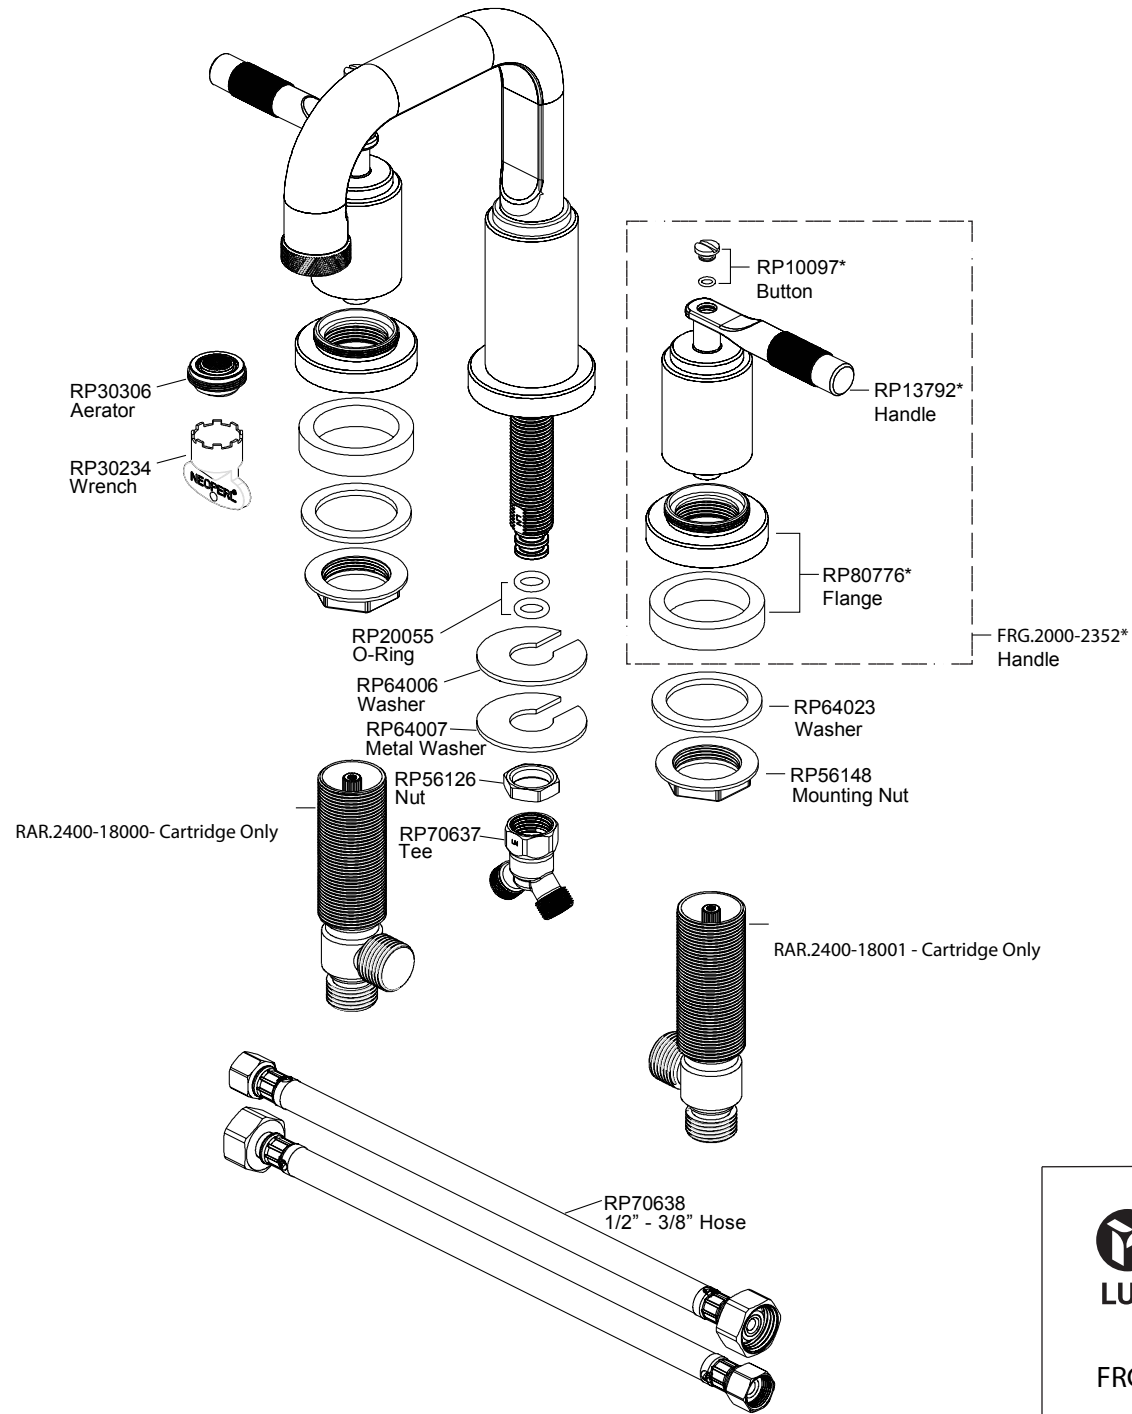

Product Parts Breakdown

FLUSSO
LUXURY PLUMBING FIXTURES

FRG.2000

Ver 2.55