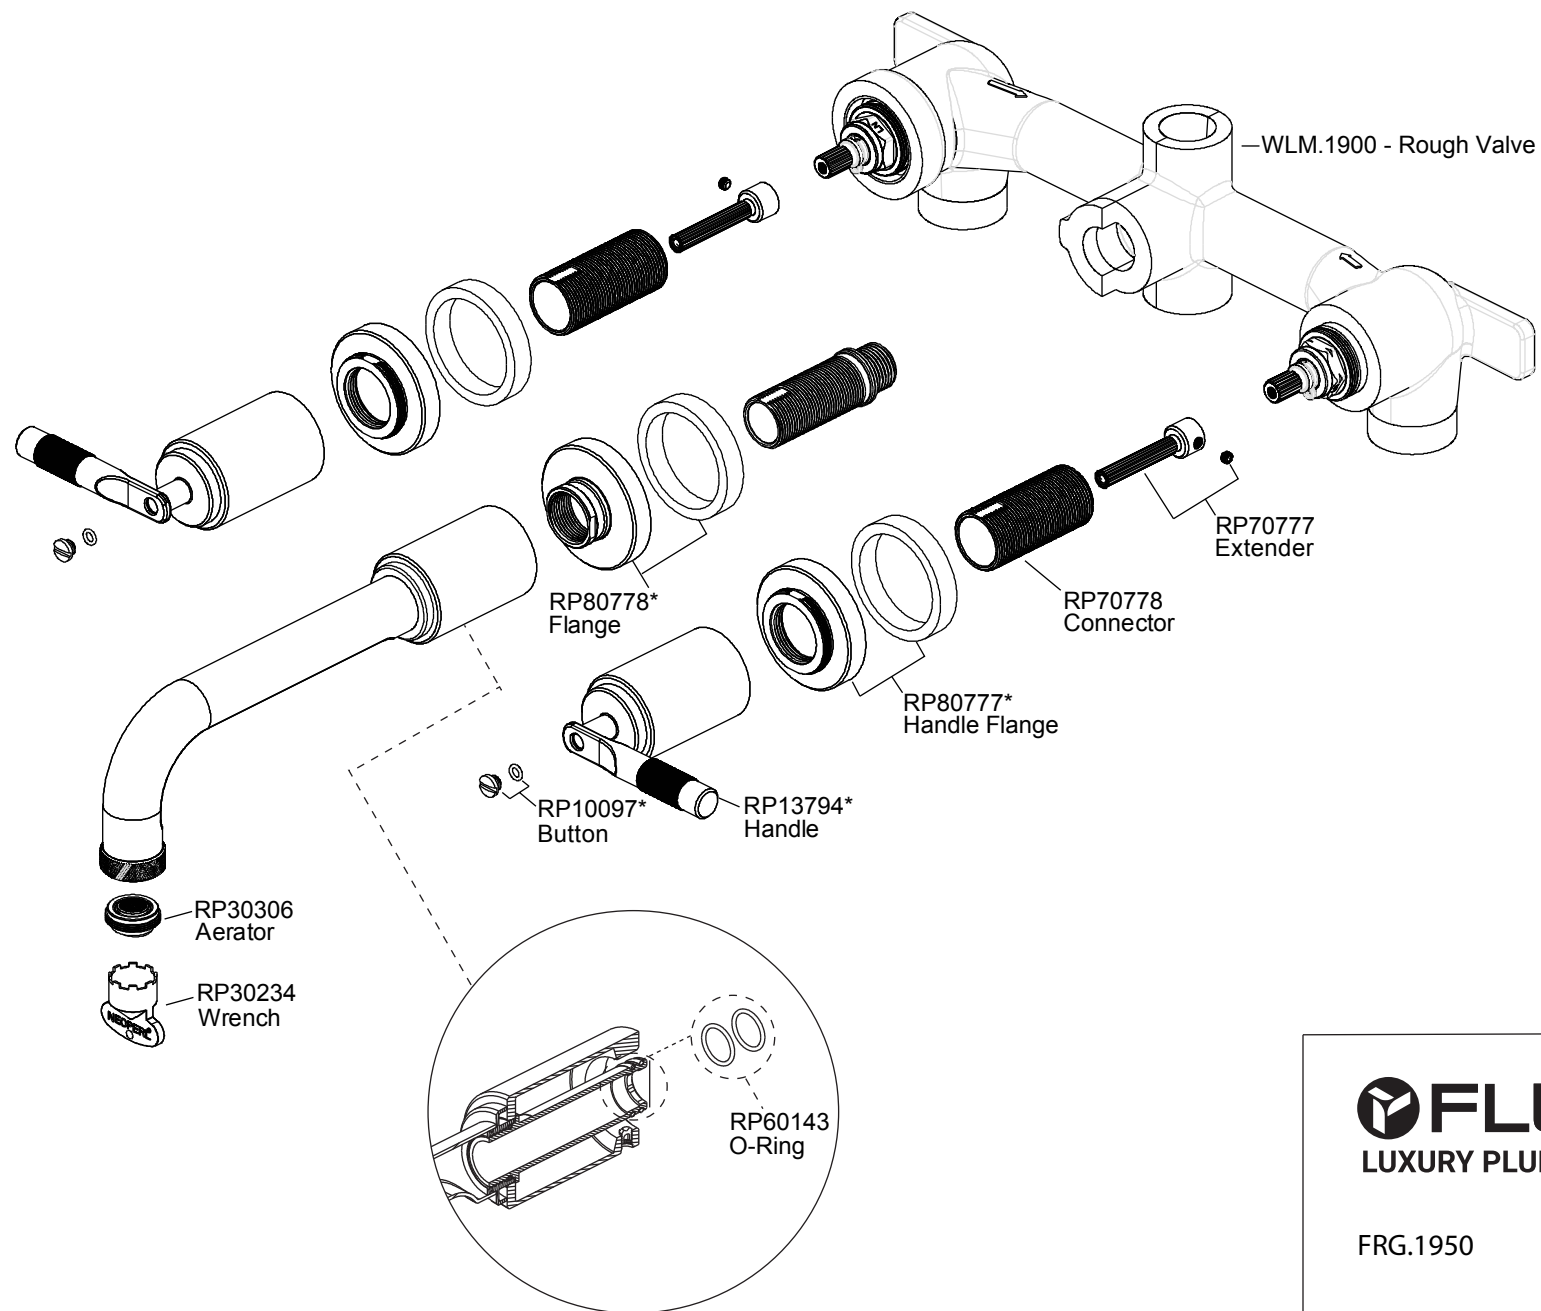

# Product Parts Breakdown

**FLUSSO**  
LUXURY PLUMBING FIXTURES

FRG.1950

Ver 2.55