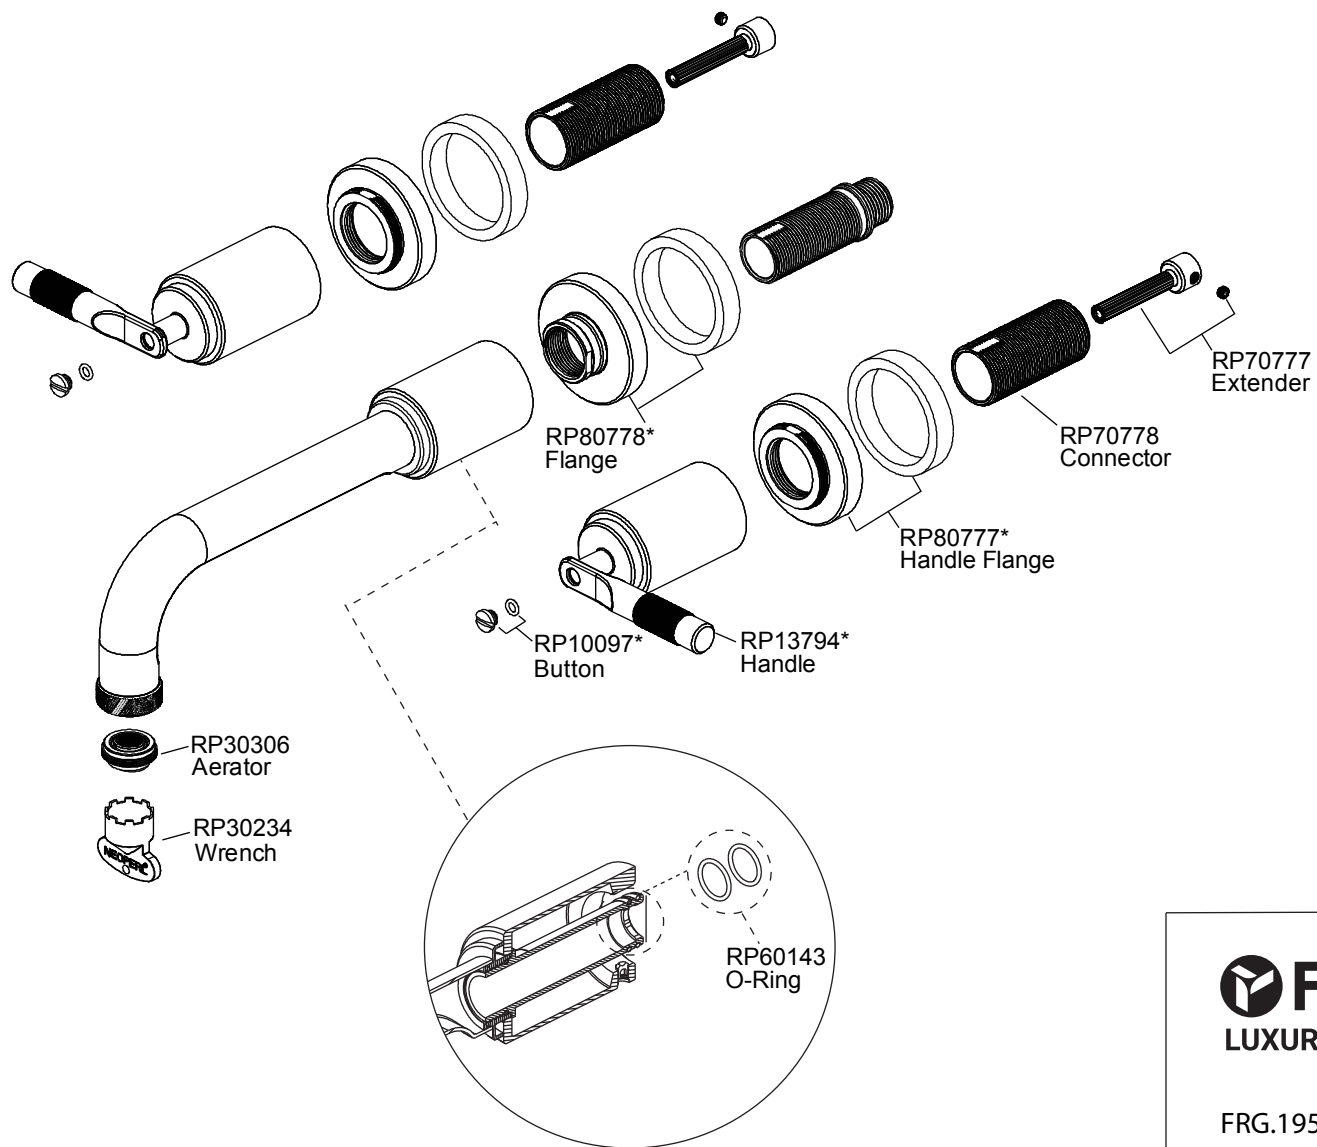

# Product Parts Breakdown

**FLUSSO**  
LUXURY PLUMBING FIXTURES

FRG.1950T

Ver 2.53