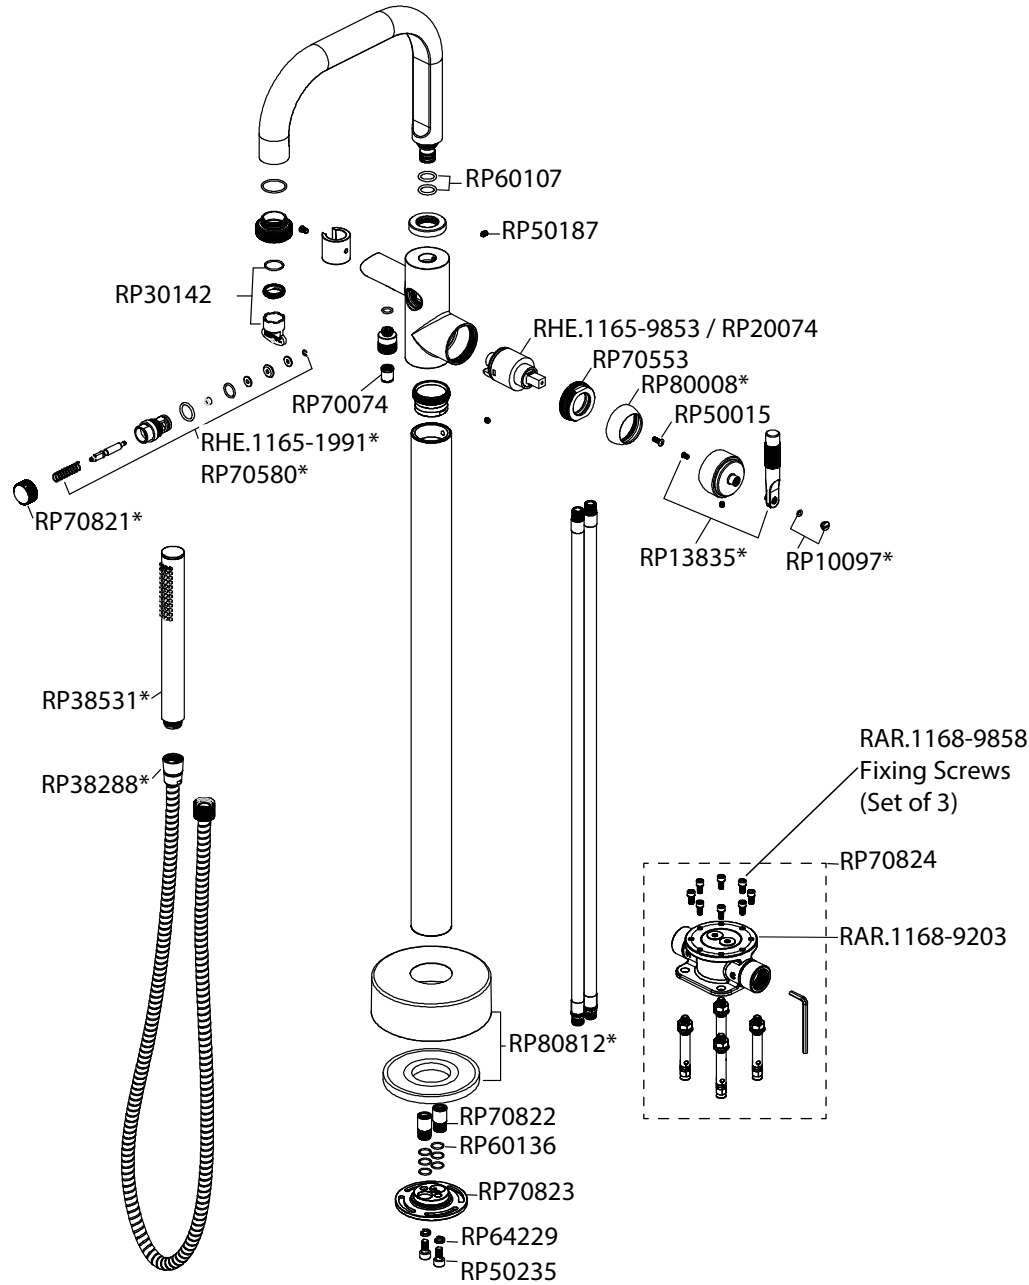

Product Parts Breakdown

FLUSSO
LUXURY PLUMBING FIXTURES

FRG.1170