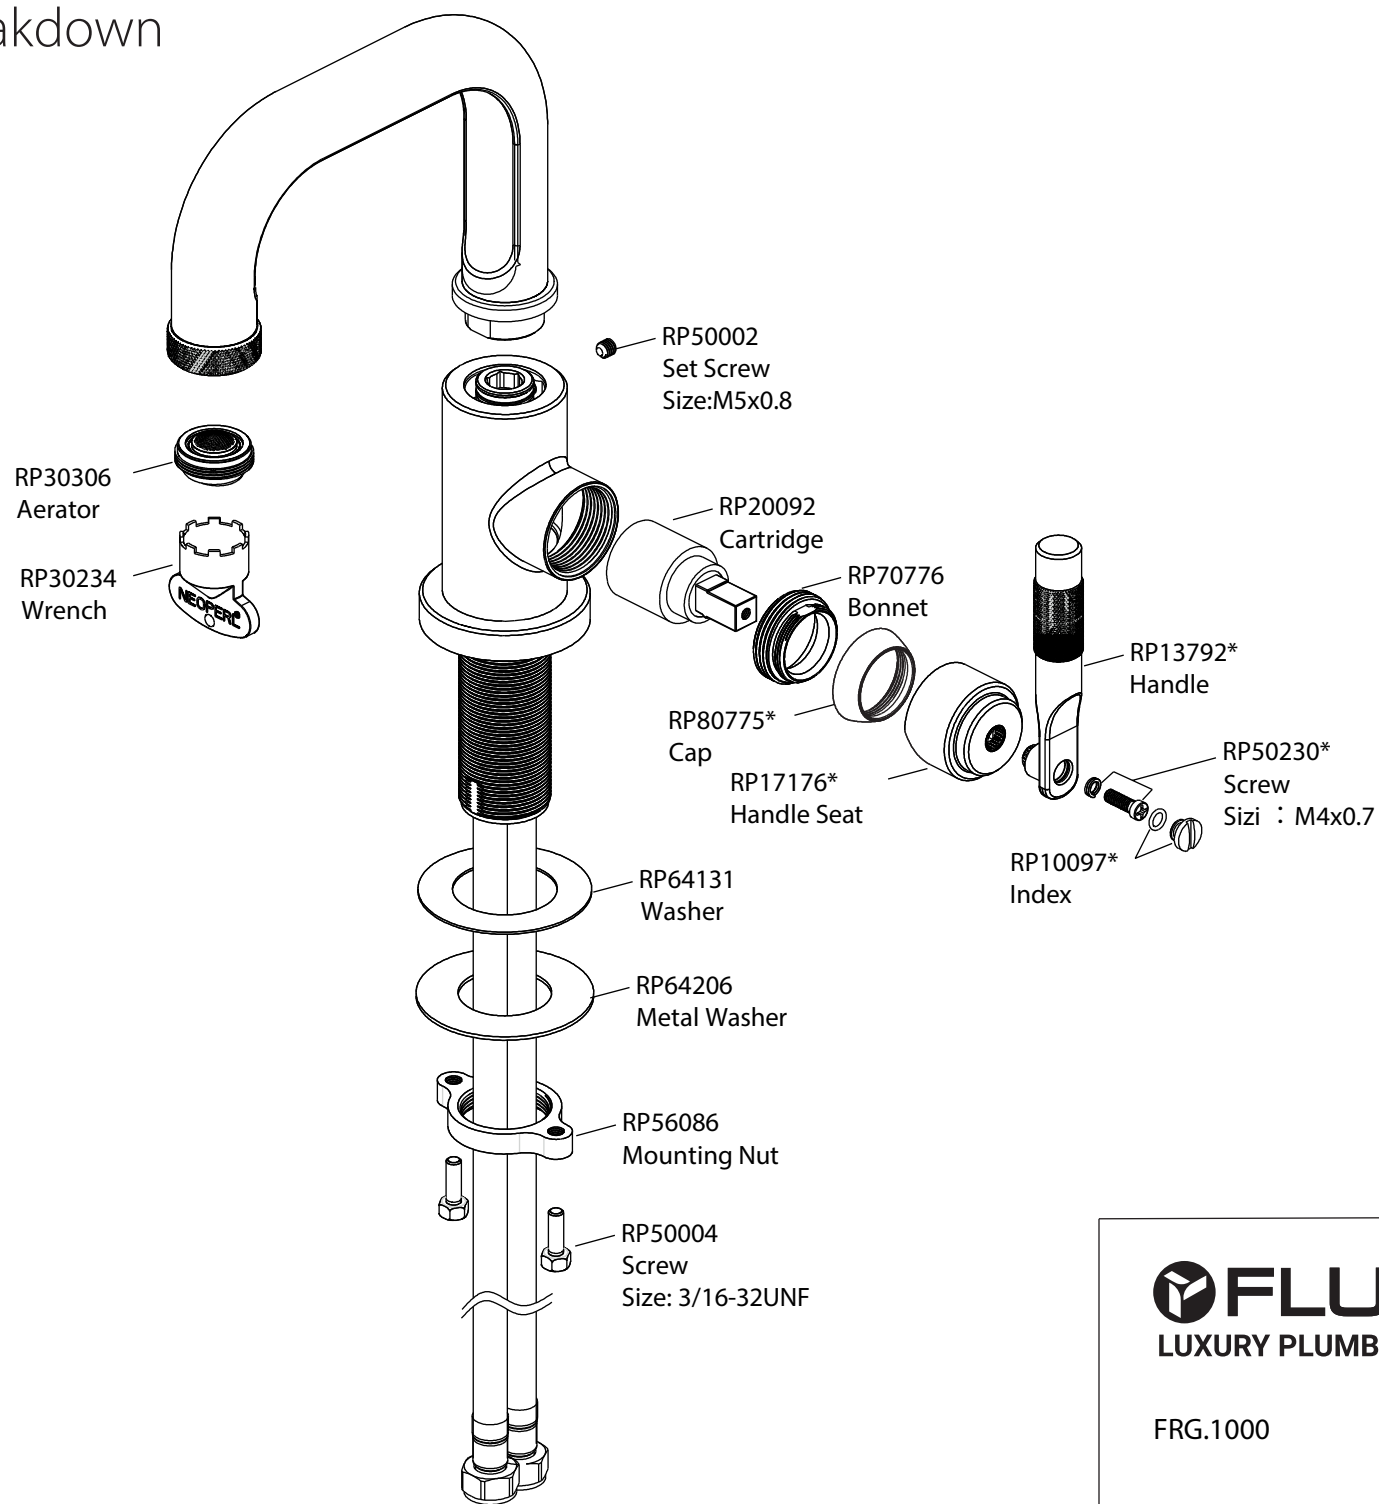

Product Parts Breakdown

FLUSSO
LUXURY PLUMBING FIXTURES

FRG.1000

Ver 2.53