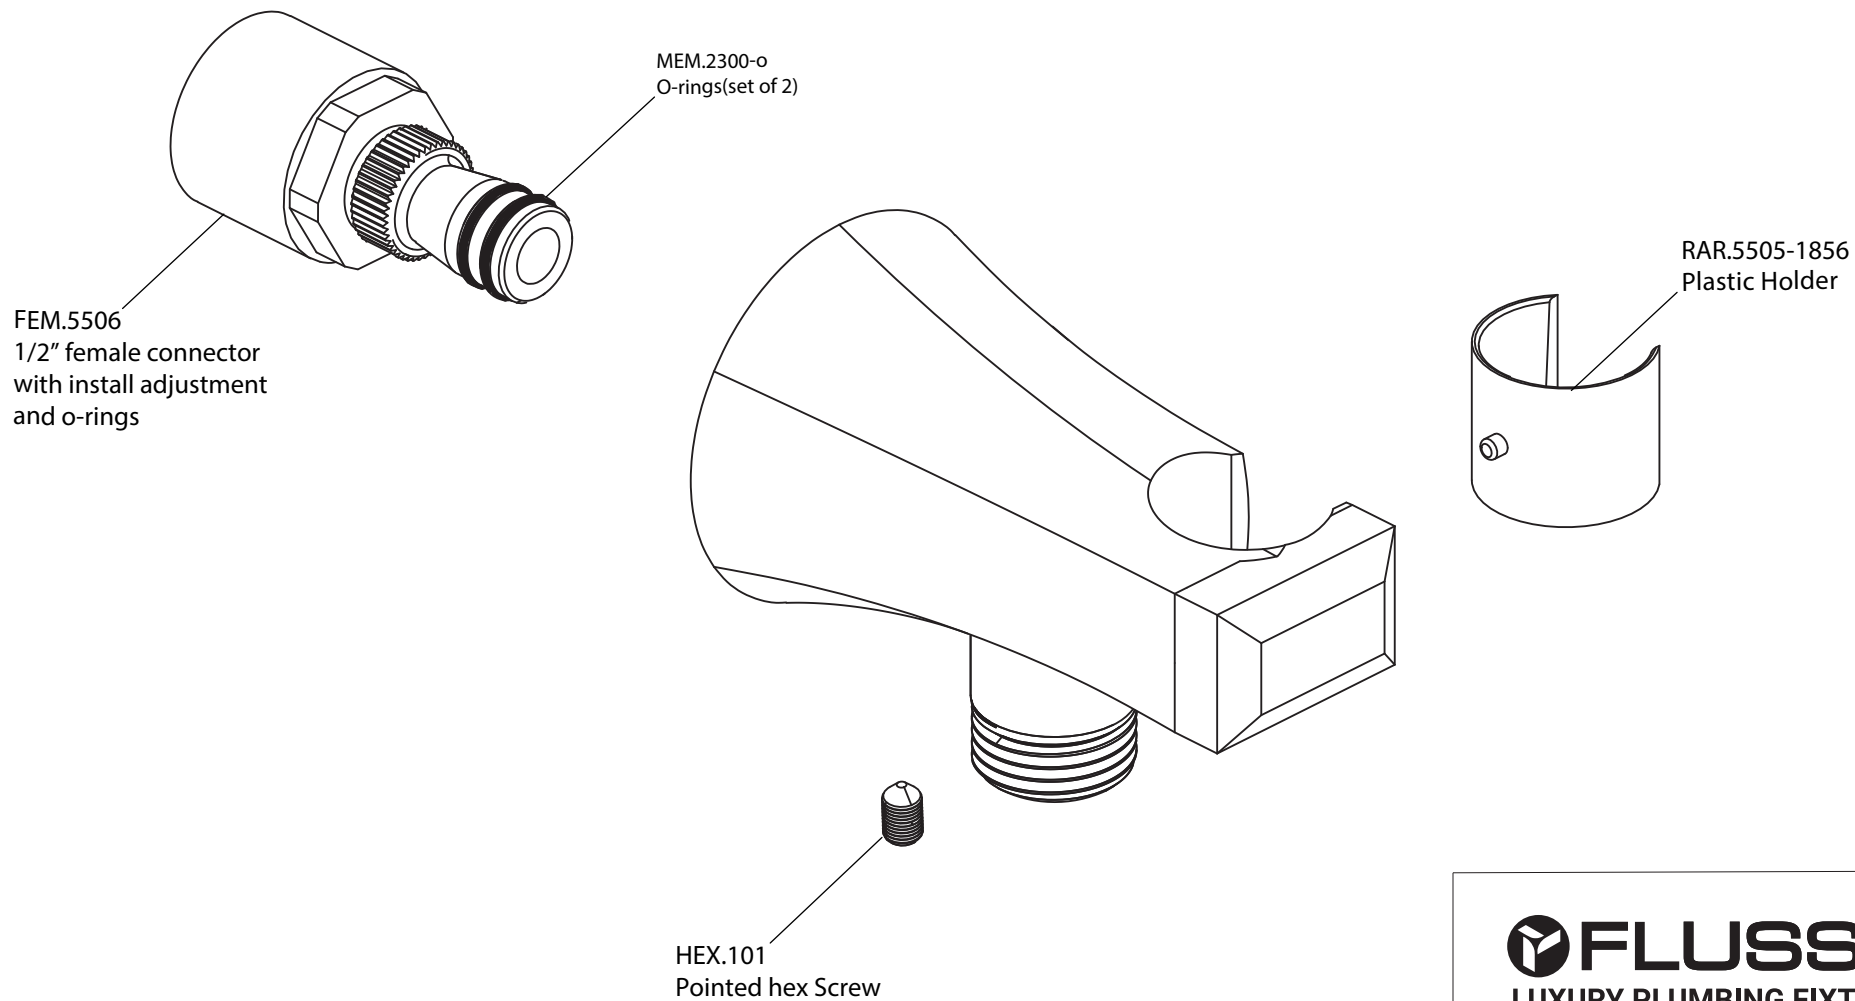

# Product Parts Breakdown

 **FLUSSO**  
LUXURY PLUMBING FIXTURES

EME.8006

Ver 2.55