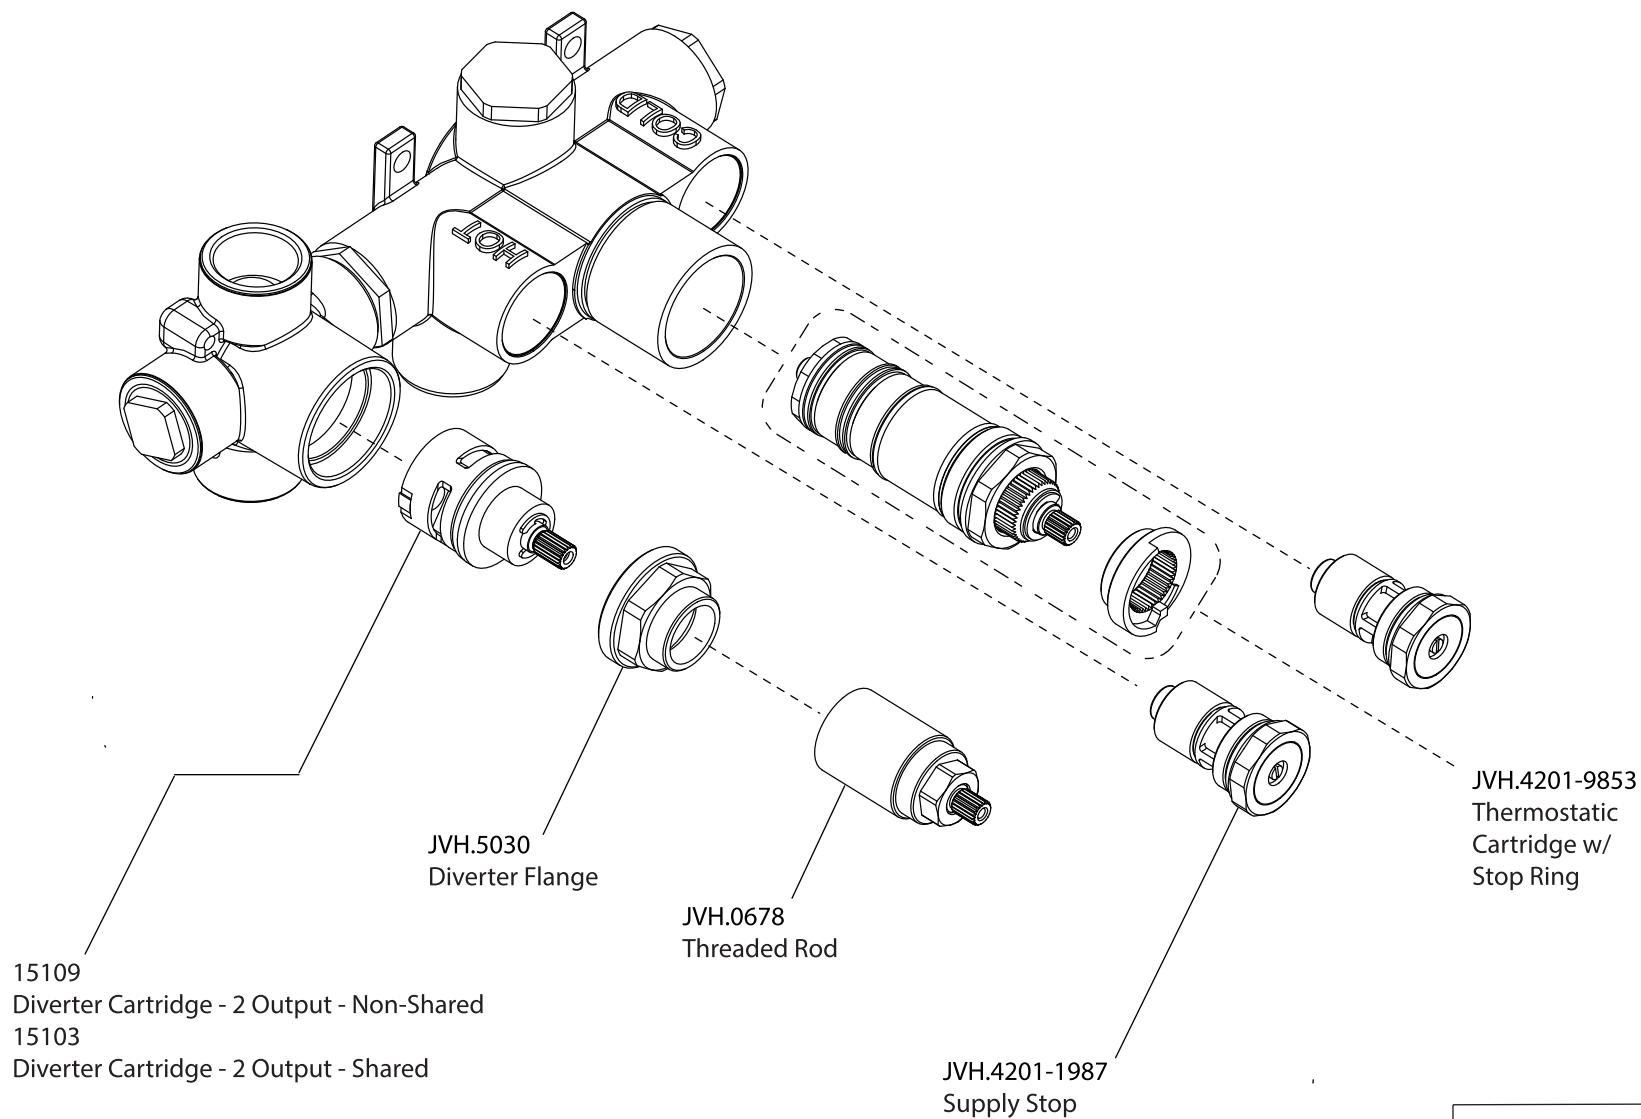

Ver 2.53

Product Parts Breakdown

FLUSSO
LUXURY PLUMBING FIXTURES

EME.4000VT

Product Parts Breakdown

 **FLUSSO**
LUXURY PLUMBING FIXTURES

JVH.2717F

Ver 2.54

Product Parts Breakdown

▲ Specify Finish

HH1029H
Hand Shower

 **FLUSSO**
LUXURY PLUMBING FIXTURES

HH1029H

Ver 2.55

Product Parts Breakdown

FLUSSO
LUXURY PLUMBING FIXTURES