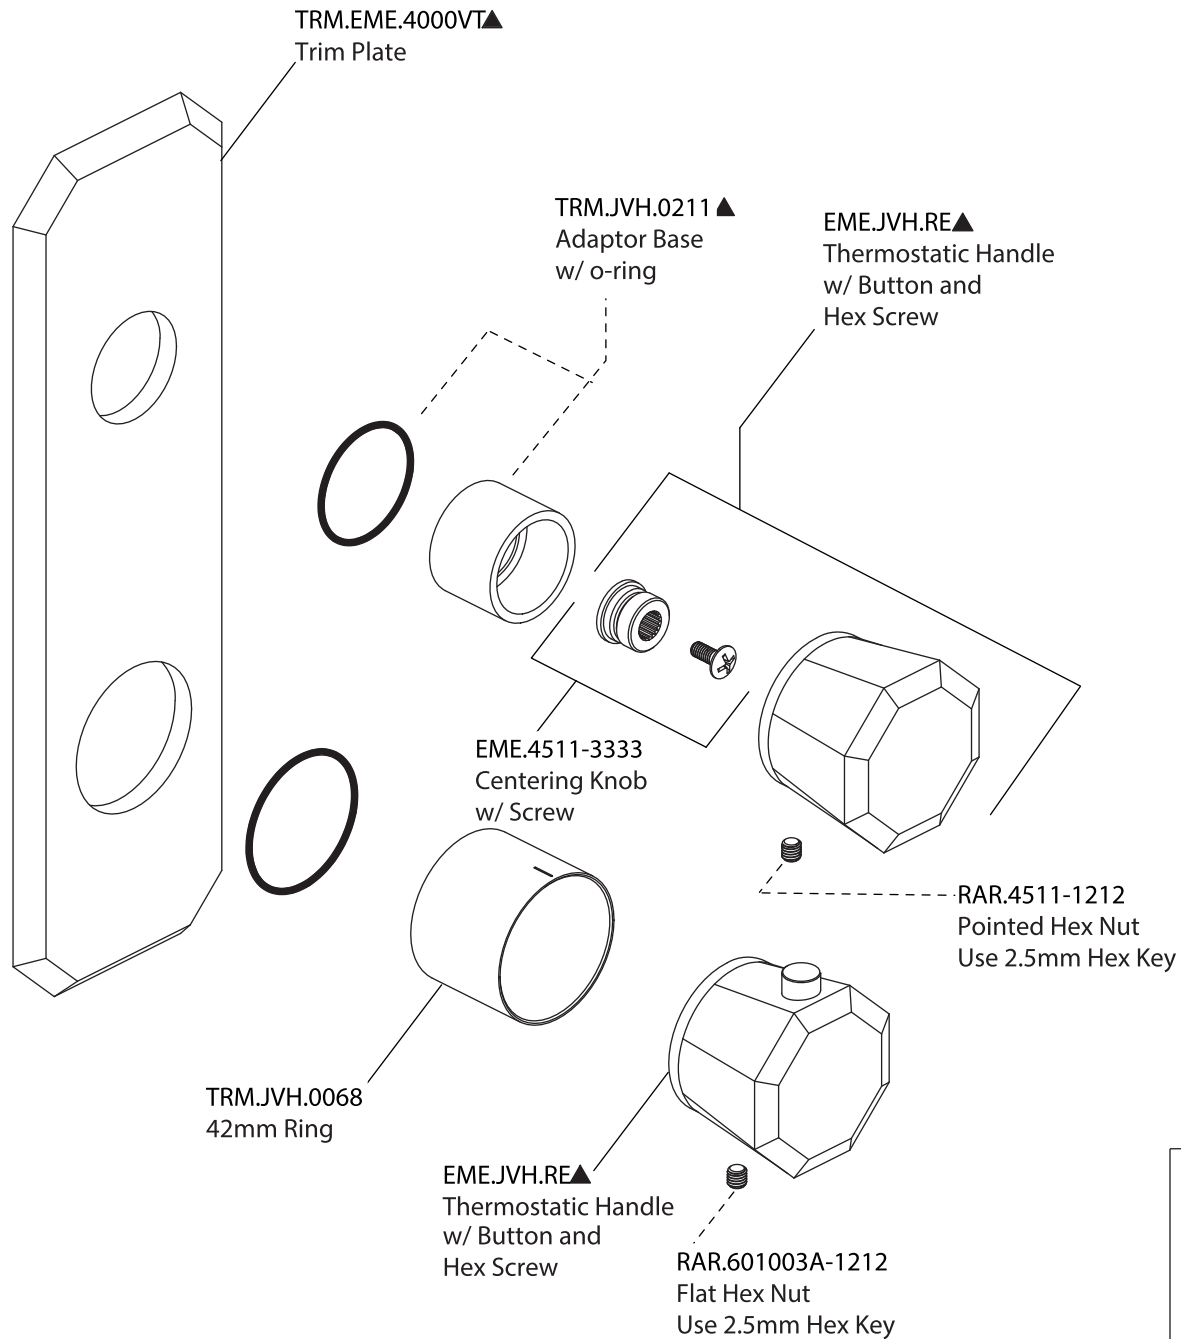

Product Parts Breakdown

▲ Specify Finish

 **FLUSSO**
LUXURY PLUMBING FIXTURES

EME.7350

Product Parts Breakdown

▲ Specify Finish

 **FLUSSO**
LUXURY PLUMBING FIXTURES

JHW.7C

Ver 2.53

Product Parts Breakdown

FLUSSO
LUXURY PLUMBING FIXTURES

EME.4000VT

Product Parts Breakdown

 **FLUSSO**
LUXURY PLUMBING FIXTURES

JVH.2717F

Ver 2.54

Product Parts Breakdown

▲ Specify Finish

HH1029H
Hand Shower

 **FLUSSO**
LUXURY PLUMBING FIXTURES

HH1029H

Ver 2.55

Product Parts Breakdown

FLUSSO
LUXURY PLUMBING FIXTURES