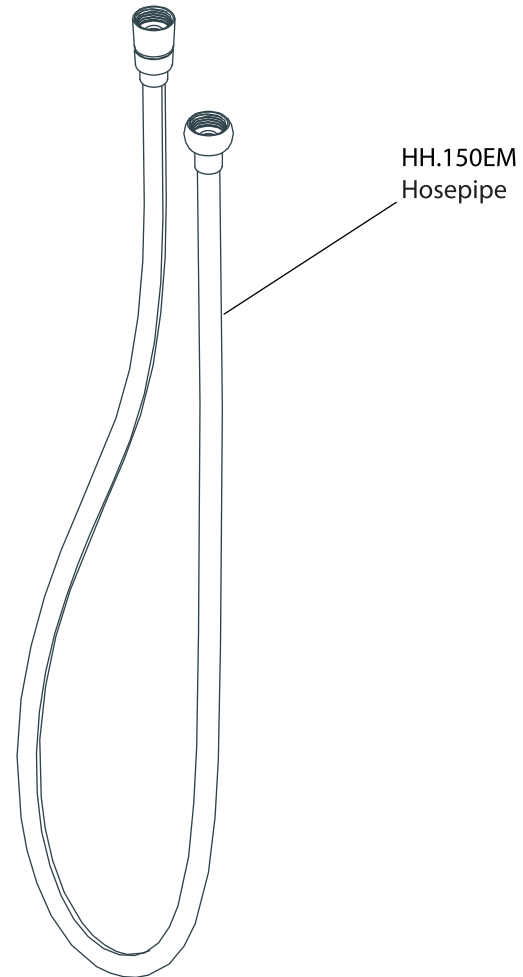

Product Parts Breakdown

▲ Specify Finish

 **FLUSSO**
LUXURY PLUMBING FIXTURES

EME.7350

Product Parts Breakdown

▲ Specify Finish

 **FLUSSO**
LUXURY PLUMBING FIXTURES

JHW.7C

Ver 2.53

Product Parts Breakdown

FLUSSO
LUXURY PLUMBING FIXTURES

EME.4000VT

Product Parts Breakdown

 **FLUSSO**
LUXURY PLUMBING FIXTURES

JVH.2717F

Ver 2.54

Product Parts Breakdown

▲ Specify Finish

HH1029H
Hand Shower

 **FLUSSO**
LUXURY PLUMBING FIXTURES

HH1029H

Ver 2.55

Product Parts Breakdown

FLUSSO
LUXURY PLUMBING FIXTURES

EME.601005A

Product Parts Breakdown

▲ Specify Finish

 **FLUSSO**
LUXURY PLUMBING FIXTURES

HH.150EM

Ver 2.54