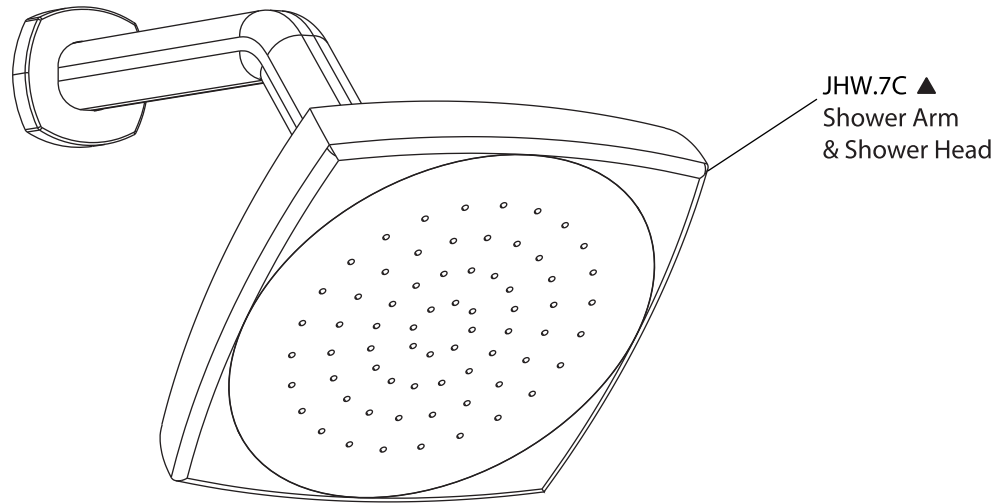

Product Parts Breakdown

▲ Specify Finish

 **FLUSSO**
LUXURY PLUMBING FIXTURES

EME.7350

Product Parts Breakdown

▲ Specify Finish

 **FLUSSO**
LUXURY PLUMBING FIXTURES

JHW.7C

Ver 2.53

Product Parts Breakdown

FLUSSO
LUXURY PLUMBING FIXTURES

EME.4000VT

Product Parts Breakdown

 **FLUSSO**
LUXURY PLUMBING FIXTURES

JVH.2717F

Ver 2.54

Product Parts Breakdown

▲ Specify Finish

HH1029H
Hand Shower

 **FLUSSO**
LUXURY PLUMBING FIXTURES

HH1029H

Ver 2.55

Product Parts Breakdown

FLUSSO
LUXURY PLUMBING FIXTURES