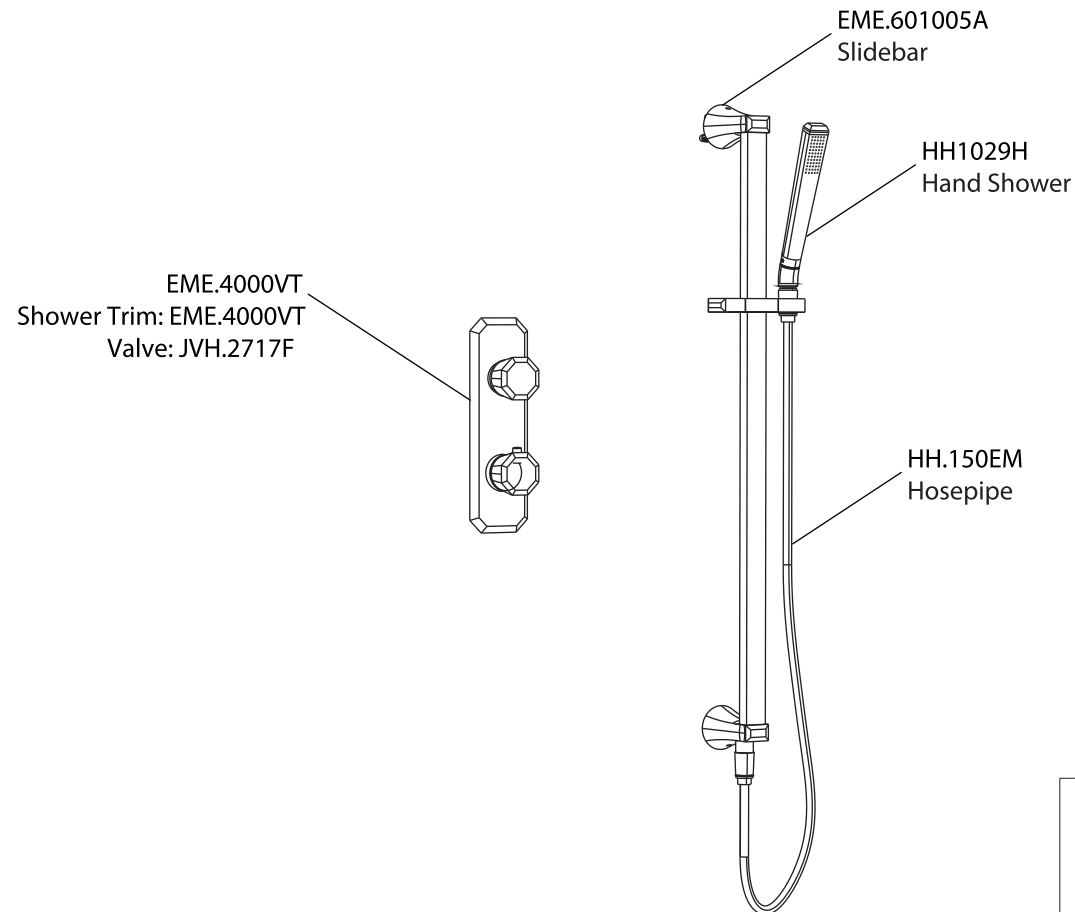

Product Parts Breakdown

▲ Specify Finish

 **FLUSSO**
LUXURY PLUMBING FIXTURES

EME.7350

Product Parts Breakdown

▲ Specify Finish

 **FLUSSO**
LUXURY PLUMBING FIXTURES

JHW.7C

Ver 2.53

Product Parts Breakdown

FLUSSO
LUXURY PLUMBING FIXTURES

EME.4000VT

Product Parts Breakdown

 **FLUSSO**
LUXURY PLUMBING FIXTURES

JVH.2717F

Ver 2.54

Product Parts Breakdown

▲ Specify Finish

HH1029H
Hand Shower

 **FLUSSO**
LUXURY PLUMBING FIXTURES

HH1029H

Ver 2.55

Product Parts Breakdown

FLUSSO
LUXURY PLUMBING FIXTURES

EME.601005A

Product Parts Breakdown

▲ Specify Finish

 **FLUSSO**
LUXURY PLUMBING FIXTURES

HH.150EM

Ver 2.54