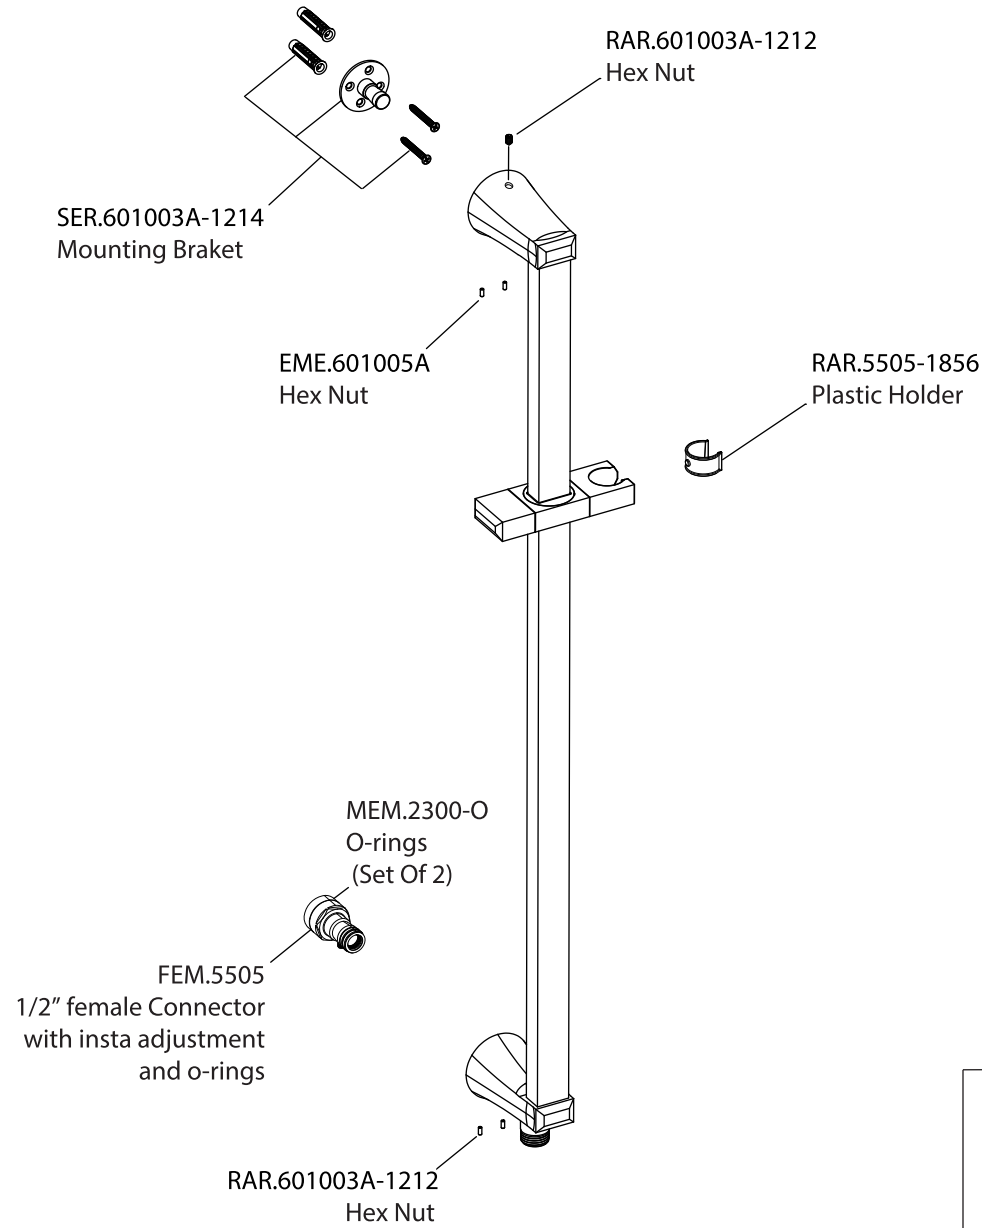

Ver 2.53

Product Parts Breakdown

FLUSSO
LUXURY PLUMBING FIXTURES

EME.4000VT

Product Parts Breakdown

 **FLUSSO**
LUXURY PLUMBING FIXTURES

JVH.2717F

Ver 2.54

Product Parts Breakdown

▲ Specify Finish

HH1029H
Hand Shower

 **FLUSSO**
LUXURY PLUMBING FIXTURES

HH1029H

Ver 2.55

Product Parts Breakdown

FLUSSO
LUXURY PLUMBING FIXTURES

EME.601005A

Product Parts Breakdown

▲ Specify Finish

 **FLUSSO**
LUXURY PLUMBING FIXTURES

HH.150EM

Ver 2.54