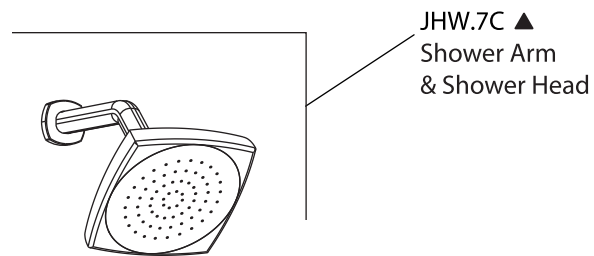

Product Parts Breakdown

▲ Specify Finish

 **FLUSSO**
LUXURY PLUMBING FIXTURES

EME.7350

Product Parts Breakdown

▲ Specify Finish

 **FLUSSO**
LUXURY PLUMBING FIXTURES

JHW.7C

Product Parts Breakdown

▲ Specify Finish

HH1029H
Hand Shower

 **FLUSSO**
LUXURY PLUMBING FIXTURES

HH1029H

Ver 2.55

Product Parts Breakdown

FLUSSO
LUXURY PLUMBING FIXTURES