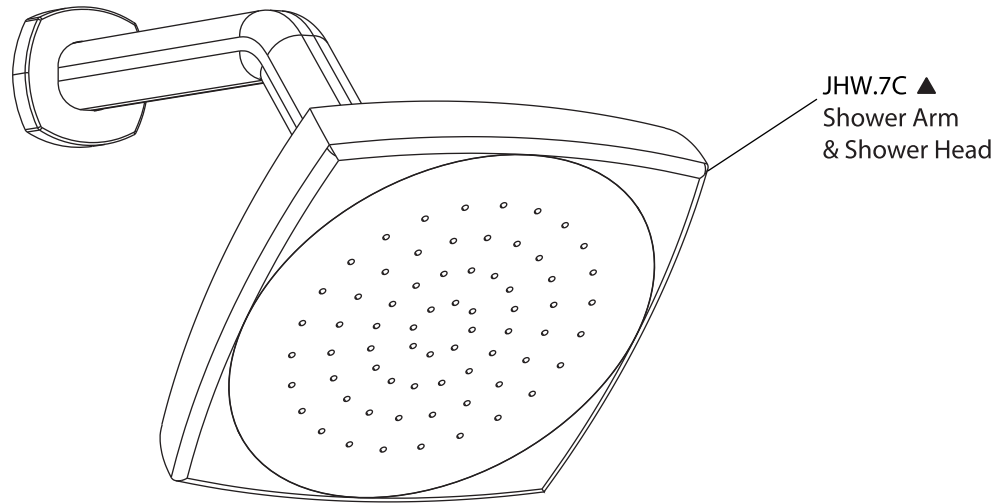

Product Parts Breakdown

▲ Specify Finish

JHW.7C ▲
Shower Arm
& Shower Head

EME.4000VT
Shower Trim: EME.4000VT
Valve: JVH.2693

 **FLUSSO**
LUXURY PLUMBING FIXTURES

EME.7000

Product Parts Breakdown

▲ Specify Finish

 **FLUSSO**
LUXURY PLUMBING FIXTURES

JHW.7C

Ver 2.53

Product Parts Breakdown

 **FLUSSO**
LUXURY PLUMBING FIXTURES

EME.4000VT

Product Parts Breakdown

 **FLUSSO**
LUXURY PLUMBING FIXTURES