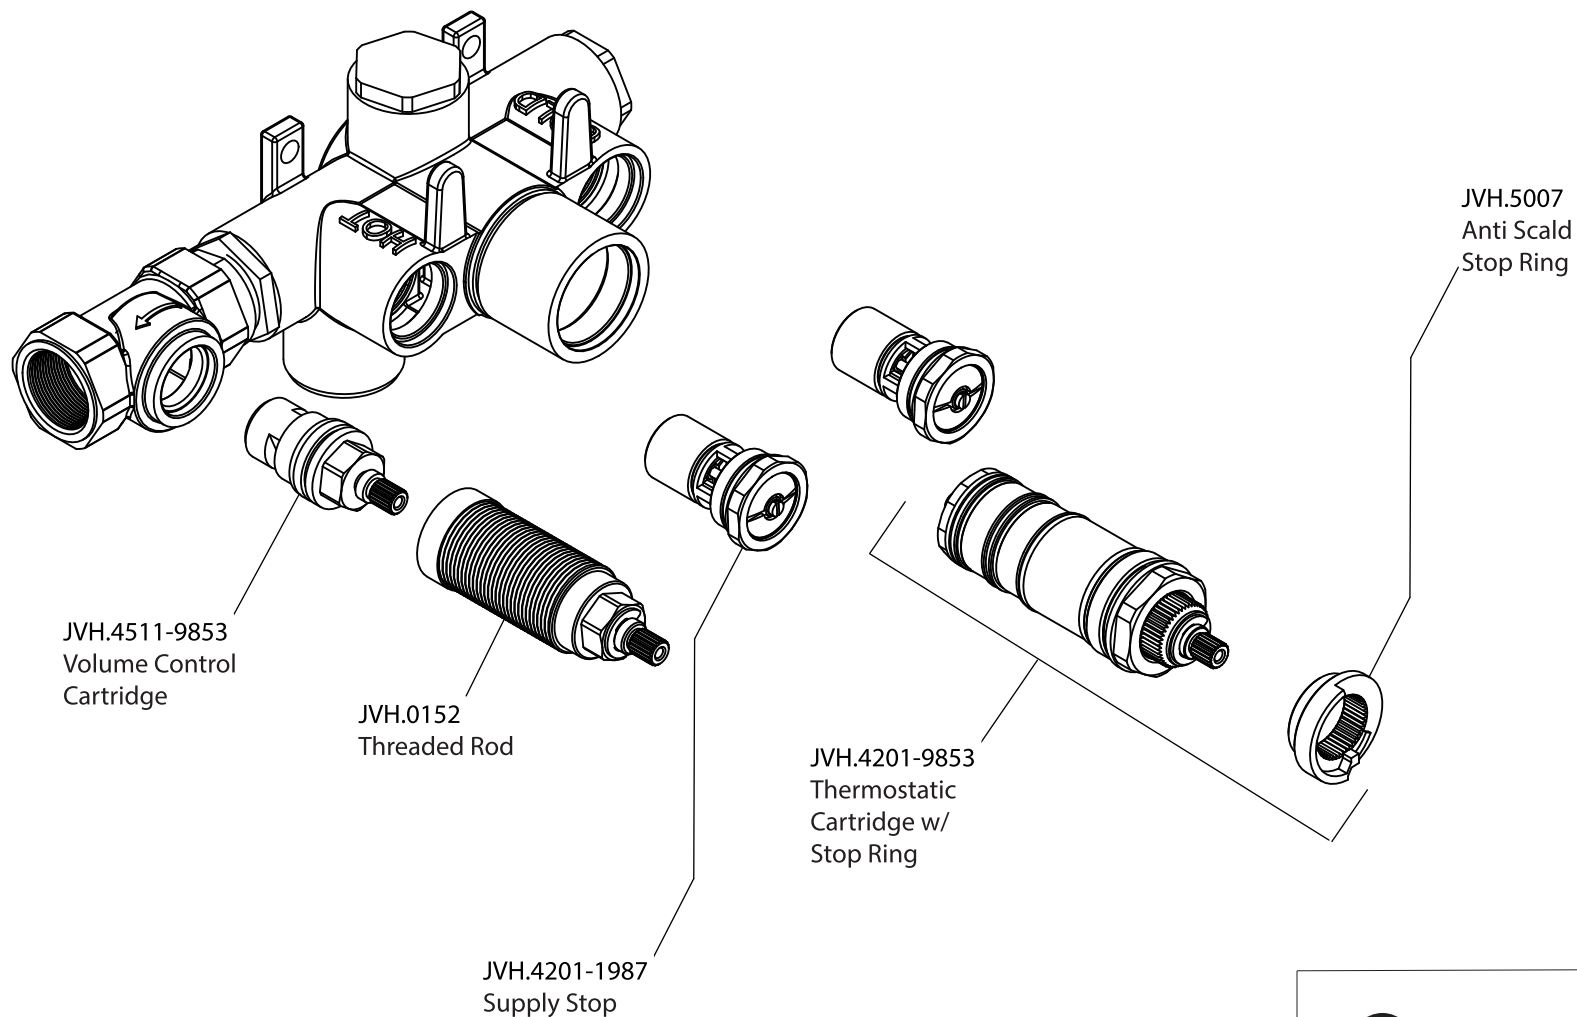

Product Parts Breakdown

▲ Specify Finish

JHW.7C ▲
Shower Arm
& Shower Head

EME.4000VT
Shower Trim: EME.4000VT
Valve: JVH.2693

 **FLUSSO**
LUXURY PLUMBING FIXTURES

EME.7000

Product Parts Breakdown

▲ Specify Finish

 **FLUSSO**
LUXURY PLUMBING FIXTURES

JHW.7C

Ver 2.53

Product Parts Breakdown

 **FLUSSO**
LUXURY PLUMBING FIXTURES

EME.4000VT

Product Parts Breakdown

 **FLUSSO**
LUXURY PLUMBING FIXTURES