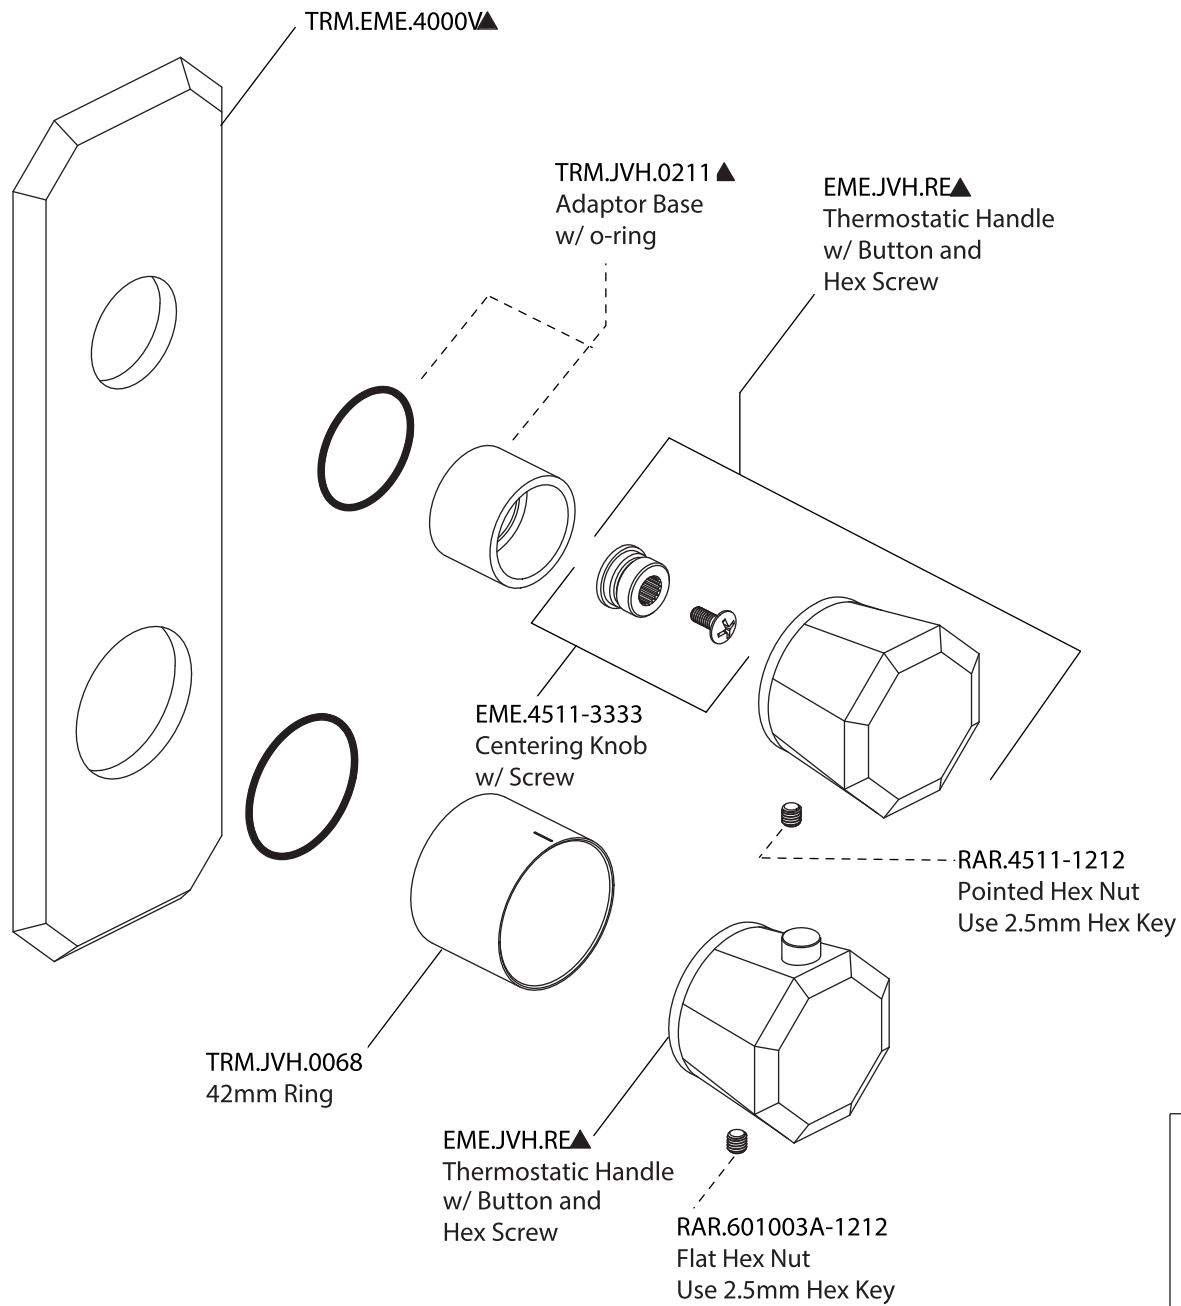

Product Parts Breakdown

▲ Specify Finish

JHW.7C ▲
Shower Arm
& Shower Head

EME.4000VT
Shower Trim: EME.4000VT
Valve: JVH.2693

 **FLUSSO**
LUXURY PLUMBING FIXTURES

EME.7000

Product Parts Breakdown

▲ Specify Finish

 **FLUSSO**
LUXURY PLUMBING FIXTURES

JHW.7C

Ver 2.53

Product Parts Breakdown

 **FLUSSO**
LUXURY PLUMBING FIXTURES

EME.4000VT

Product Parts Breakdown

 **FLUSSO**
LUXURY PLUMBING FIXTURES