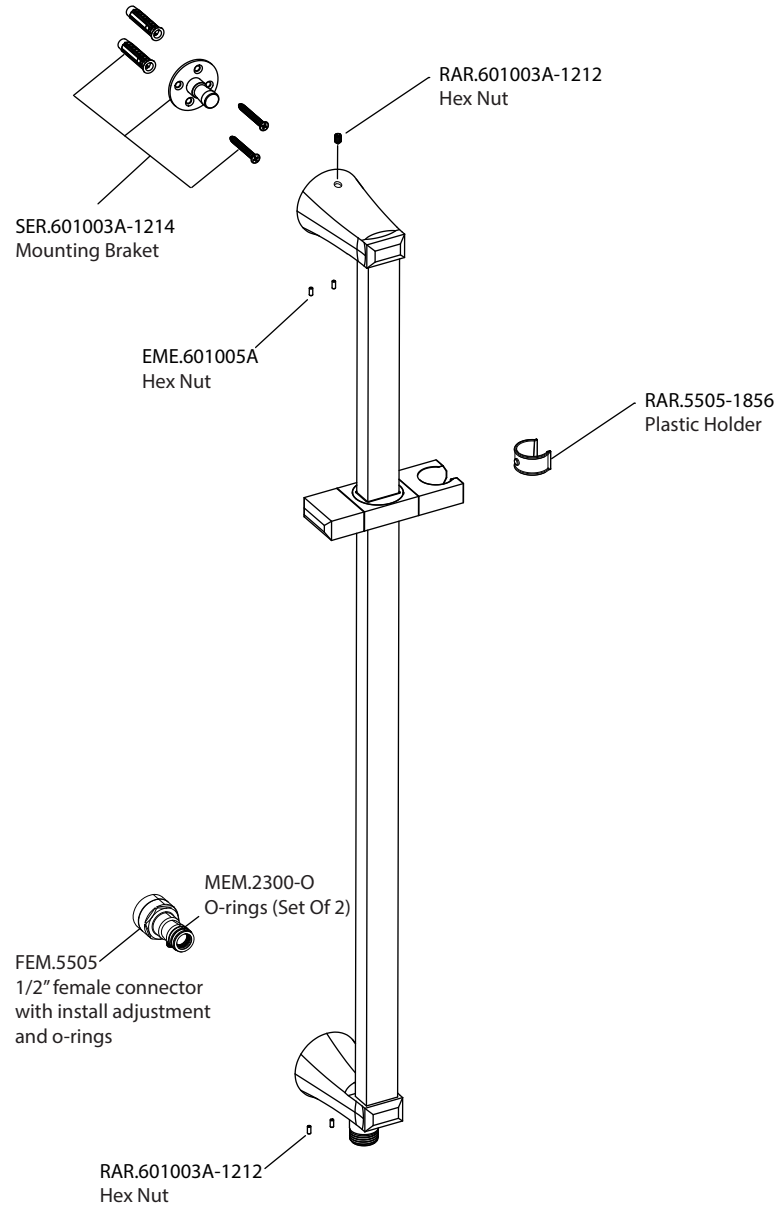

Product Parts Breakdown

FLUSSO
LUXURY PLUMBING FIXTURES

EME.601005A